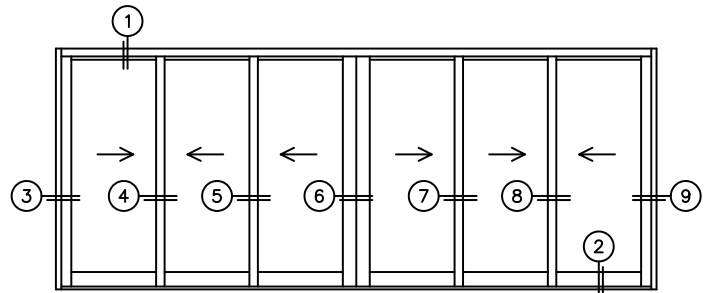

FLEETWOOD
WINDOWS & DOORS
FleetwoodUSA.com

NORWOOD 3070EX M/S
XXXIXXX STANDARD CONFIGURATION
NO SCREENS

ORDER NO.:

ITEM NO.:

REQUIRED DEALER INFO.

A(NET FRAME WIDTH)

B(NET FRAME HEIGHT)

SILL PAN HEIGHT (INTERIOR LEG)
(3/4", 1-1/16", 1-7/16" OR 1-7/8")

NOTES:

(USE RULER TO SCALE DIMENSIONS IN INCHES)

SCALE: 1/4

XXXIXXX DOOR SHOWN

3 LOCK JAMB

4 INTERLOCKERS

5 INTERLOCKERS

6 MEETING STILES

7 INTERLOCKERS

8 INTERLOCKERS

9 LOCK JAMB

FLUSH PULL HARDWARE WITH SECURITY LATCH