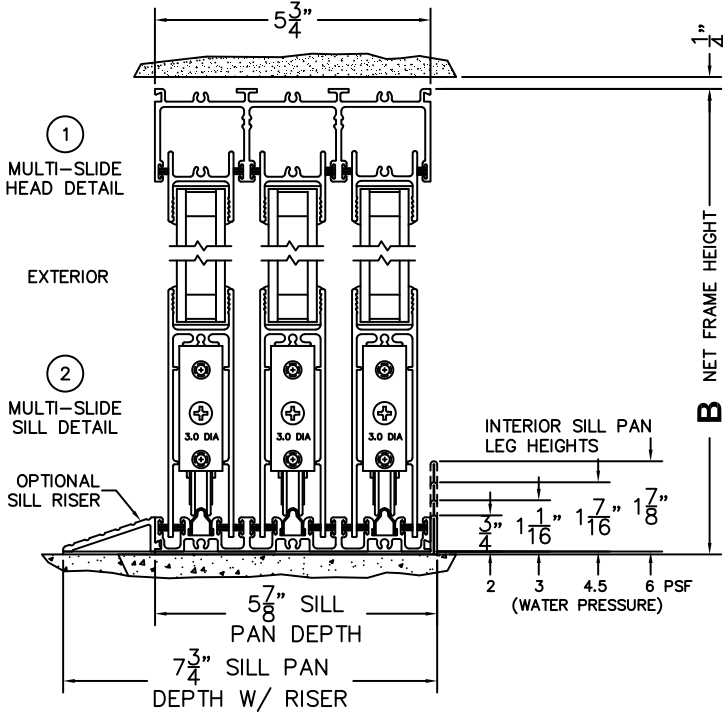

FLEETWOOD
WINDOWS & DOORS
FleetwoodUSA.com

NORWOOD 3070EX M/S
XXXIXXX STANDARD CONFIGURATION
NO SCREENS

ORDER NO.:

ITEM NO.:

REQUIRED DEALER INFO.

A(NET FRAME WIDTH)

B(NET FRAME HEIGHT)

SILL PAN HEIGHT (INTERIOR LEG)
(3/4", 1-1/16", 1-7/16" OR 1-7/8")

NOTES:

(USE RULER TO SCALE DIMENSIONS IN INCHES)

SCALE: 1/4

XXXIXXX DOOR SHOWN

3 LOCK JAMB

4 INTERLOCKERS

5 INTERLOCKERS

6 MEETING STILES

7 INTERLOCKERS

8 INTERLOCKERS

9 LOCK JAMB

FLUSH PULL HARDWARE WITH SECURITY LATCH