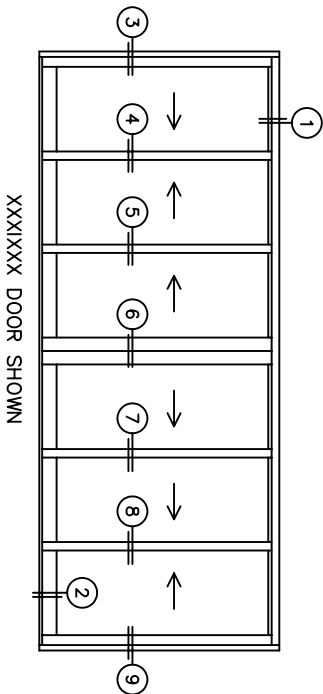

FLEETWOOD
WINDOWS & DOORS
FleetwoodUSA.com

NORWOOD 3070EX M/S
XXXXXX STANDARD CONFIGURATION
NO SCREENS

SCALE: 1/4

NOTES:

ORDER NO.:	REQUIRED DEALER INFO.
ITEM NO.:	
A (NET FRAME WIDTH)	
B (NET FRAME HEIGHT)	
SILL PAN HEIGHT (INTERIOR LEG) (3/4", 1-1/16", 1-7/16" OR 1-7/8")	