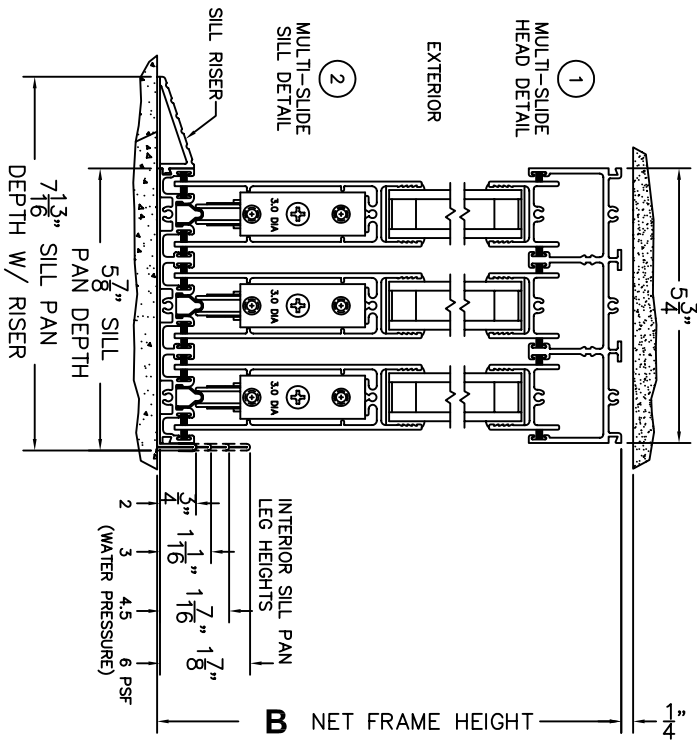

FLEETWOOD
WINDOWS & DOORS
FleetwoodUSA.com

NORWOOD 3070EX M/S
XXXXXX STANDARD CONFIGURATION
NO SCREENS

SCALE: 1/4

NOTES:

ORDER NO.:	REQUIRED DEALER INFO.
ITEM NO.:	
A (NET FRAME WIDTH)	
B (NET FRAME HEIGHT)	
SILL PAN HEIGHT (INTERIOR LEG) (3/4", 1-1/16", 1-7/16" OR 1-7/8")	