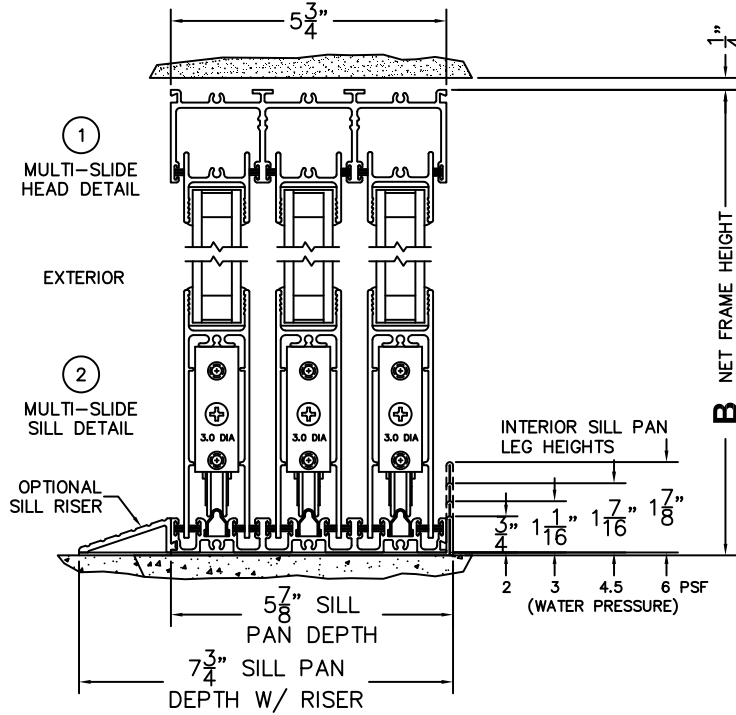

FLEETWOOD
WINDOWS & DOORS
FleetwoodUSA.com

NORWOOD 3070EX M/S
XXXIXXX CUSTOM CONFIGURATION
NO SCREENS

ORDER NO.:

ITEM NO.:

REQUIRED DEALER INFO.

A(NET FRAME WIDTH)

B(NET FRAME HEIGHT)

SILL PAN HEIGHT (INTERIOR LEG)
(3/4", 1-1/16", 1-7/16" OR 1-7/8")

NOTES:

(USE RULER TO SCALE DIMENSIONS IN INCHES)

SCALE: 1/4

XXXIXXX DOOR SHOWN

- ③
LOCK JAMB
- ④
INTERLOCKERS
- ⑤
INTERLOCKERS
- ⑥
MEETING STILES
- ⑦
INTERLOCKERS
- ⑧
INTERLOCKERS
- ⑨
LOCK JAMB