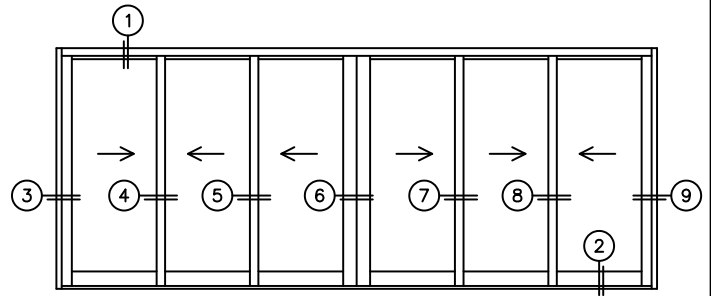

FLEETWOOD
WINDOWS & DOORS
FleetwoodUSA.com

NORWOOD 3070EX M/S
XXXIXXX CUSTOM CONFIGURATION
NO SCREENS

ORDER NO.:

ITEM NO.:

REQUIRED DEALER INFO.

A(NET FRAME WIDTH)

B(NET FRAME HEIGHT)

SILL PAN HEIGHT (INTERIOR LEG)
(3/4", 1-1/16", 1-7/16" OR 1-7/8")

NOTES:

(USE RULER TO SCALE DIMENSIONS IN INCHES)

SCALE: 1/4

XXXIXXX DOOR SHOWN

- ③
LOCK JAMB
- ④
INTERLOCKERS
- ⑤
INTERLOCKERS
- ⑥
MEETING STILES
- ⑦
INTERLOCKERS
- ⑧
INTERLOCKERS
- ⑨
LOCK JAMB