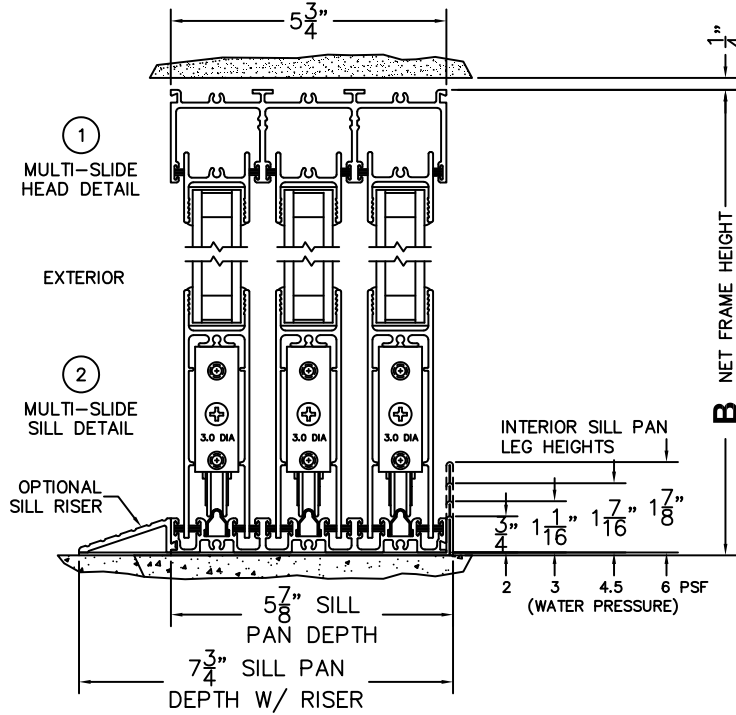

FLEETWOOD
WINDOWS & DOORS
FleetwoodUSA.com

NORWOOD 3070EX M/S
XXXIXXX STANDARD CONFIGURATION
NO SCREENS

ORDER NO.:

ITEM NO.:

REQUIRED DEALER INFO.

A(NET FRAME WIDTH)

B(NET FRAME HEIGHT)

SILL PAN HEIGHT (INTERIOR LEG)
(3/4", 1-1/16", 1-7/16" OR 1-7/8")

NOTES:

(USE RULER TO SCALE DIMENSIONS IN INCHES)

SCALE: 1/4"

XXXIXXX DOOR SHOWN

- ③
LOCK JAMB
- ④
INTERLOCKERS
- ⑤
INTERLOCKERS
- ⑥
MEETING STILES
- ⑦
INTERLOCKERS
- ⑧
INTERLOCKERS
- ⑨
LOCK JAMB