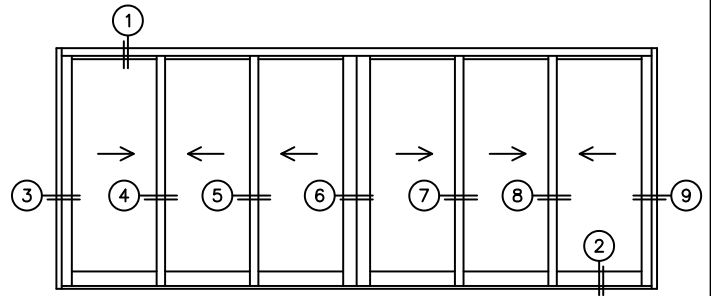

FLEETWOOD
WINDOWS & DOORS
FleetwoodUSA.com

NORWOOD 3070EX M/S
XXXIXXX STANDARD CONFIGURATION
NO SCREENS

ORDER NO.:

ITEM NO.:

REQUIRED DEALER INFO.

A(NET FRAME WIDTH)

B(NET FRAME HEIGHT)

SILL PAN HEIGHT (INTERIOR LEG)
(3/4", 1-1/16", 1-7/16" OR 1-7/8")

NOTES:

(USE RULER TO SCALE DIMENSIONS IN INCHES)

SCALE: 1/4"

XXXIXXX DOOR SHOWN

- ③
LOCK JAMB
- ④
INTERLOCKERS
- ⑤
INTERLOCKERS
- ⑥
MEETING STILES
- ⑦
INTERLOCKERS
- ⑧
INTERLOCKERS
- ⑨
LOCK JAMB