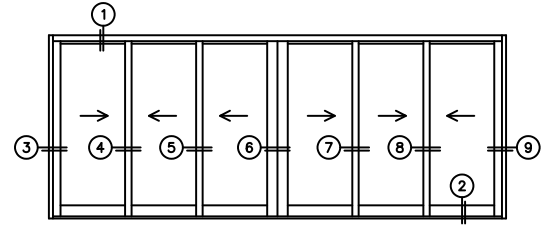

SILL PAN HEIGHT (INTERIOR LEG)
(3/4", 1-1/16", 1-7/16" OR 1-7/8")

NOTES:

(USE RULER TO SCALE DIMENSIONS IN INCHES)

SCALE: 1/4

XXXIXXX DOOR SHOWN

③ LOCK JAMB

④ INTERLOCKERS

⑤ INTERLOCKERS

⑥ MEETING STILES

⑦ INTERLOCKERS

⑧ INTERLOCKERS

⑨ LOCK JAMB

ARCHETYPE LATCH WITH FLUSH PULL HANDLES