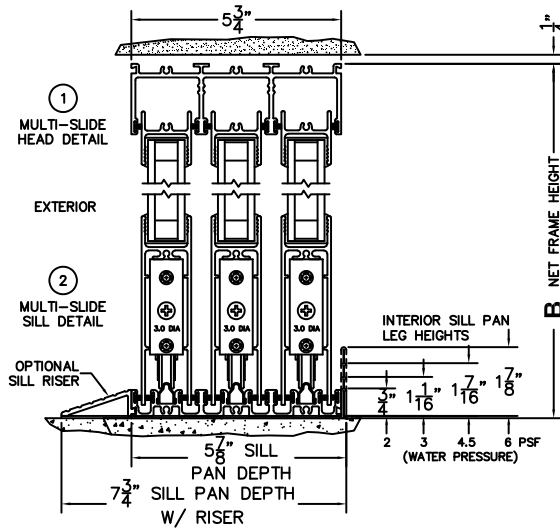

SILL PAN HEIGHT (INTERIOR LEG)
(3/4", 1-1/16", 1-7/16" OR 1-7/8")

NOTES:

(USE RULER TO SCALE DIMENSIONS IN INCHES)

SCALE: 1/4

XXXIXXX DOOR SHOWN

③ LOCK JAMB

④ INTERLOCKERS

⑤ INTERLOCKERS

⑥ MEETING STILES

⑦ INTERLOCKERS

⑧ INTERLOCKERS

⑨ LOCK JAMB

ARCHETYPE LATCH WITH FLUSH PULL HANDLES