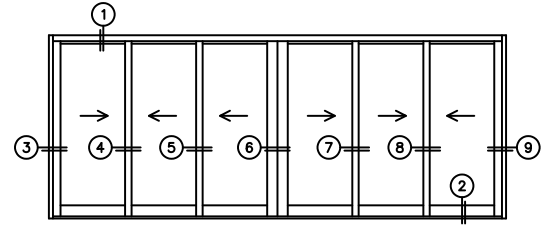

FLEETWOOD
WINDOWS & DOORS
FleetwoodUSA.com

NORWOOD 3070EX M/S
XXXIXXX CUSTOM CONFIGURATION
NO SCREENS

ORDER NO.:

ITEM NO.:

REQUIRED DEALER INFO.

A (NET FRAME WIDTH)

B (NET FRAME HEIGHT)

SILL PAN HEIGHT (INTERIOR LEG)
(3/4", 1-1/16", 1-7/16" OR 1-7/8")

NOTES:

(USE RULER TO SCALE DIMENSIONS IN INCHES)

SCALE: 1/4

XXXIXXX DOOR SHOWN

③ LOCK JAMB

④ INTERLOCKERS

⑤ INTERLOCKERS

⑥ MEETING STILES

⑦ INTERLOCKERS

⑧ INTERLOCKERS

⑨ LOCK JAMB

ARCHETYPE LATCH WITH
FLUSH PULL HANDLES