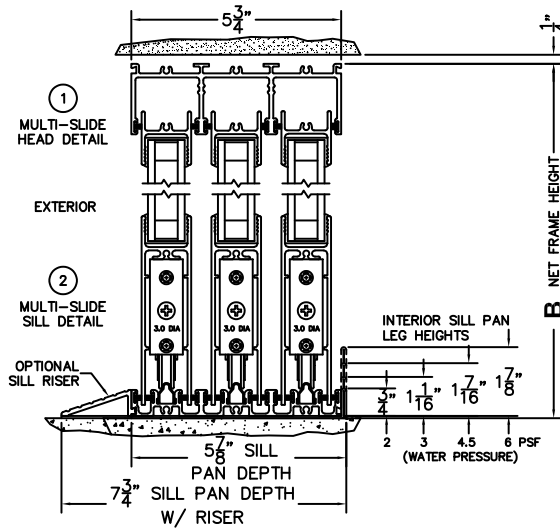

FLEETWOOD
WINDOWS & DOORS
FleetwoodUSA.com

NORWOOD 3070EX M/S
XXXIXXX CUSTOM CONFIGURATION
NO SCREENS

ORDER NO.:

ITEM NO.:

REQUIRED DEALER INFO.

A (NET FRAME WIDTH)

B (NET FRAME HEIGHT)

SILL PAN HEIGHT (INTERIOR LEG)
(3/4", 1-1/16", 1-7/16" OR 1-7/8")

NOTES:

(USE RULER TO SCALE DIMENSIONS IN INCHES)

SCALE: 1/4

XXXIXXX DOOR SHOWN

③ LOCK JAMB

④ INTERLOCKERS

⑤ INTERLOCKERS

⑥ MEETING STILES

⑦ INTERLOCKERS

⑧ INTERLOCKERS

⑨ LOCK JAMB

ARCHETYPE LATCH WITH
FLUSH PULL HANDLES