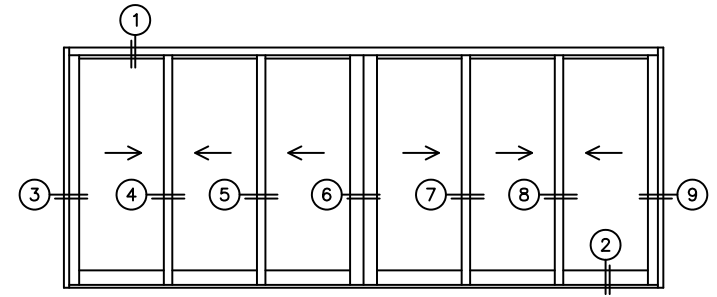

SILL PAN HEIGHT (INTERIOR LEG)
(3/4", 1-1/16", 1-7/16" OR 1-7/8")

NOTES:

(USE RULER TO SCALE DIMENSIONS IN INCHES)

SCALE: 1/4

XXXIXX DOOR SHOWN

3 LOCK JAMB

4 INTERLOCKERS

5 INTERLOCKERS

6 MEETING STILES

7 INTERLOCKERS

8 INTERLOCKERS

9 LOCK JAMB

ARCHETYPE LATCH WITH
FLUSH PULL HANDLES