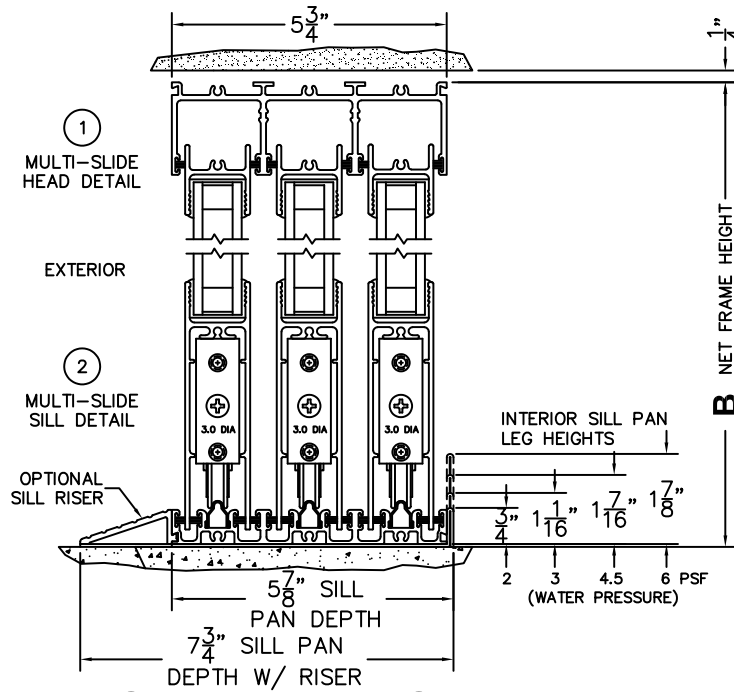

SILL PAN HEIGHT (INTERIOR LEG)
(3/4", 1-1/16", 1-7/16" OR 1-7/8")

NOTES:

(USE RULER TO SCALE DIMENSIONS IN INCHES)

SCALE: 1/4

XXXIXX DOOR SHOWN

3 LOCK JAMB

4 INTERLOCKERS

5 INTERLOCKERS

6 MEETING STILES

7 INTERLOCKERS

8 INTERLOCKERS

9 LOCK JAMB

ARCHETYPE LATCH WITH
FLUSH PULL HANDLES