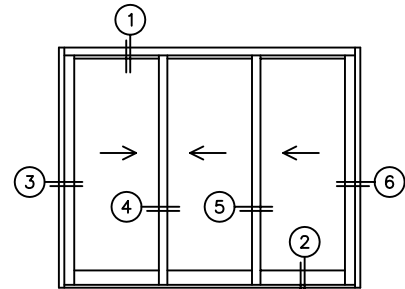

FLEETWOOD
WINDOWS & DOORS
FleetwoodUSA.com

NORWOOD 3070EX M/S
XXX CUSTOM CONFIGURATION
WITH SCREENS

ORDER NO.:

ITEM NO.:

SCALE: 1/4

REQUIRED DEALER INFO.

A(NET FRAME WIDTH)

B(NET FRAME HEIGHT)

SILL PAN HEIGHT(INTERIOR LEG)
(3/4", 1-1/16", 1-7/16" OR 1-7/8")

NOTES:

XXX DOOR SHOWN

3 LOCK JAMB

4 INTERLOCKERS

5 INTERLOCKERS

6 LOCK JAMB

A NET FRAME WIDTH