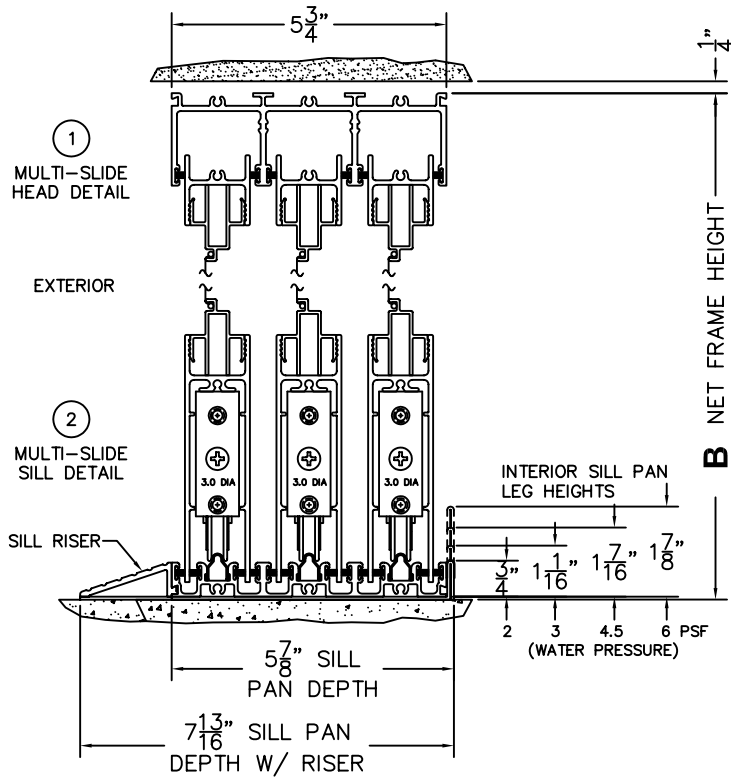

FLEETWOOD
WINDOWS & DOORS
FleetwoodUSA.com

NORWOOD 3070EX M/S
XXX CUSTOM CONFIGURATION
WITH SCREENS

ORDER NO.:

ITEM NO.:

SCALE: 1/4

REQUIRED DEALER INFO.

A(NET FRAME WIDTH)

B(NET FRAME HEIGHT)

SILL PAN HEIGHT(INTERIOR LEG)
(3/4", 1-1/16", 1-7/16" OR 1-7/8")

NOTES:

XXX DOOR SHOWN

3 LOCK JAMB

4 INTERLOCKERS

5 INTERLOCKERS

6 LOCK JAMB

A NET FRAME WIDTH