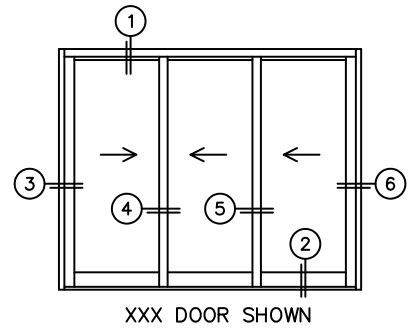

FLEETWOOD
WINDOWS & DOORS
FleetwoodUSA.com

NORWOOD 3070EX M/S
XXX STANDARD CONFIGURATION
WITH SCREENS

ORDER NO.:

ITEM NO.:

REQUIRED DEALER INFO.

A(NET FRAME WIDTH)

B(NET FRAME HEIGHT)

SILL PAN HEIGHT (INTERIOR LEG)
(3/4", 1-1/16", 1-7/16" OR 1-7/8")

NOTES:

(USE RULER TO SCALE DIMENSIONS IN INCHES)

SCALE: 1/4"