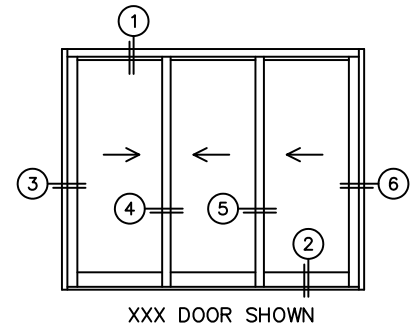

FLEETWOOD
WINDOWS & DOORS
FleetwoodUSA.com

NORWOOD 3070EX M/S
XXX STANDARD CONFIGURATION
WITH SCREENS

ORDER NO.:

ITEM NO.:

REQUIRED DEALER INFO.

A(NET FRAME WIDTH)

B(NET FRAME HEIGHT)

SILL PAN HEIGHT (INTERIOR LEG)
(3/4", 1-1/16", 1-7/16" OR 1-7/8")

NOTES:

(USE RULER TO SCALE DIMENSIONS IN INCHES)

SCALE: 1/4"