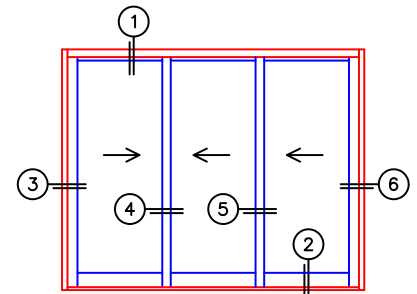

FLEETWOOD
WINDOWS & DOORS
FleetwoodUSA.com

NORWOOD 3070EX M/S
XXX STANDARD CONFIGURATION
WITH SCREENS

ORDER NO.:

ITEM NO.:

REQUIRED DEALER INFO.

A(NET FRAME WIDTH)

B(NET FRAME HEIGHT)

SILL PAN HEIGHT (INTERIOR LEG)
(3/4", 1-1/16", 1-7/16" OR 1-7/8")

NOTES:

(USE RULER TO SCALE DIMENSIONS IN INCHES)

SCALE: 1/4"

XXX DOOR SHOWN