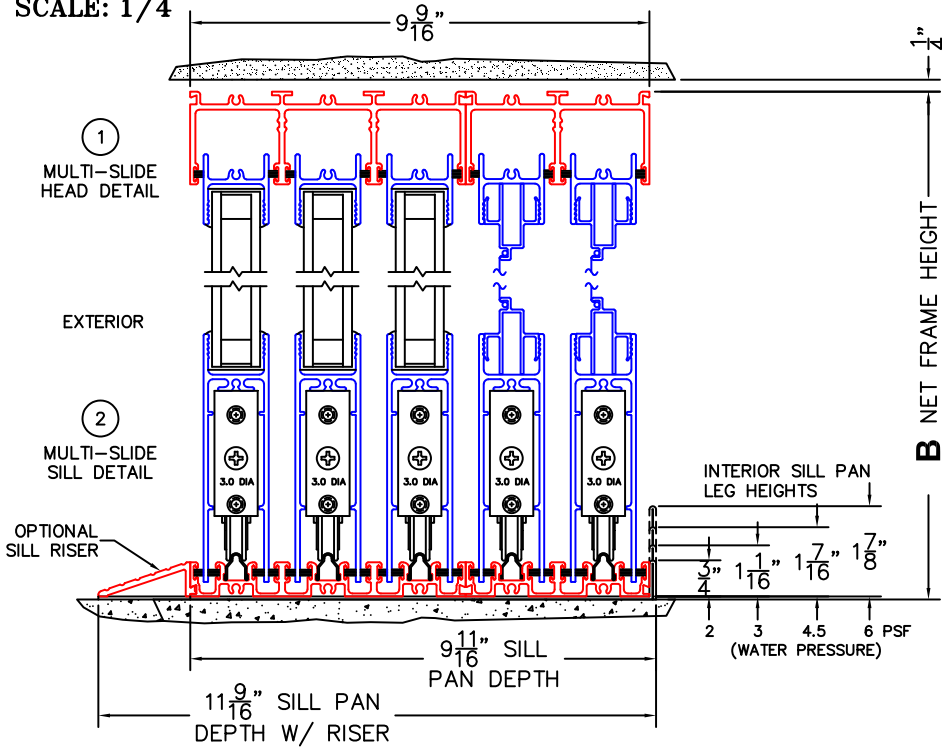

FLEETWOOD
WINDOWS & DOORS
FleetwoodUSA.com

NORWOOD 3070EX M/S
XXX STANDARD CONFIGURATION
WITH SCREENS

ORDER NO.:

ITEM NO.:

REQUIRED DEALER INFO.

A(NET FRAME WIDTH)

B(NET FRAME HEIGHT)

SILL PAN HEIGHT (INTERIOR LEG)
(3/4", 1-1/16", 1-7/16" OR 1-7/8")

NOTES:

(USE RULER TO SCALE DIMENSIONS IN INCHES)

SCALE: 1/4"

XXX DOOR SHOWN