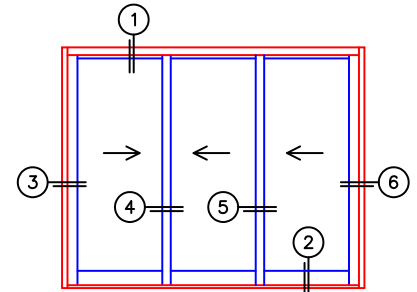

FLEETWOOD
WINDOWS & DOORS
FleetwoodUSA.com

NORWOOD 3070EX M/S
XXX STANDARD CONFIGURATION
WITH SCREENS

ORDER NO.:

ITEM NO.:

REQUIRED DEALER INFO.

A(NET FRAME WIDTH)

B(NET FRAME HEIGHT)

SILL PAN HEIGHT (INTERIOR LEG)
(3/4", 1-1/16", 1-7/16" OR 1-7/8")

NOTES:

(USE RULER TO SCALE DIMENSIONS IN INCHES)

SCALE: 1/4"

XXX DOOR SHOWN