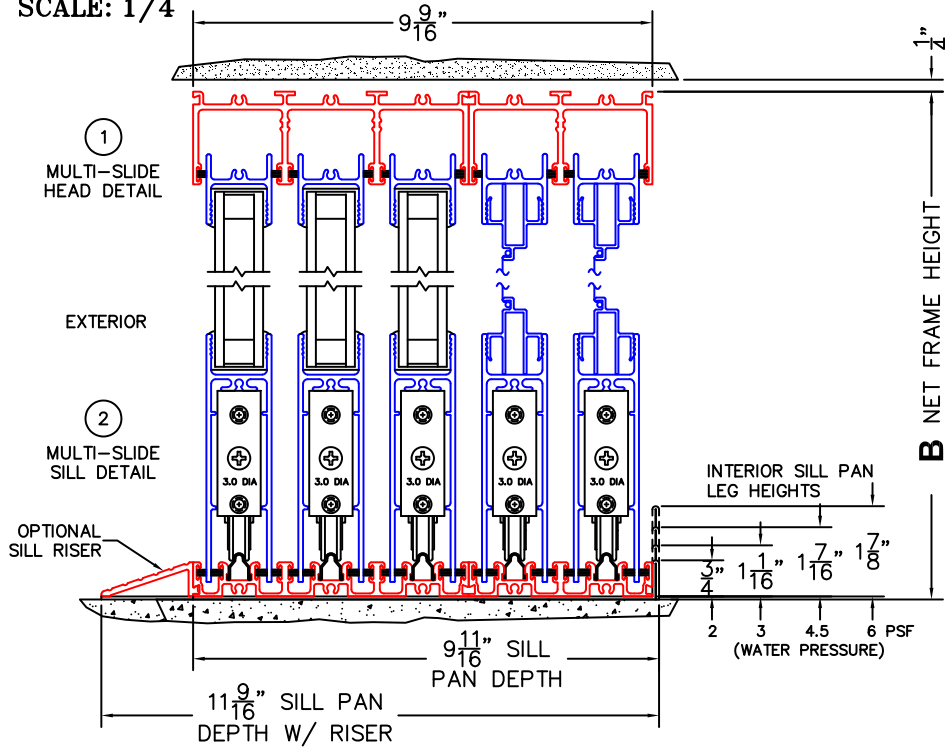

FLEETWOOD
WINDOWS & DOORS
FleetwoodUSA.com

NORWOOD 3070EX M/S
XXX STANDARD CONFIGURATION
WITH SCREENS

ORDER NO.:

ITEM NO.:

REQUIRED DEALER INFO.

A(NET FRAME WIDTH)

B(NET FRAME HEIGHT)

SILL PAN HEIGHT (INTERIOR LEG)
(3/4", 1-1/16", 1-7/16" OR 1-7/8")

NOTES:

(USE RULER TO SCALE DIMENSIONS IN INCHES)

SCALE: 1/4"

XXX DOOR SHOWN