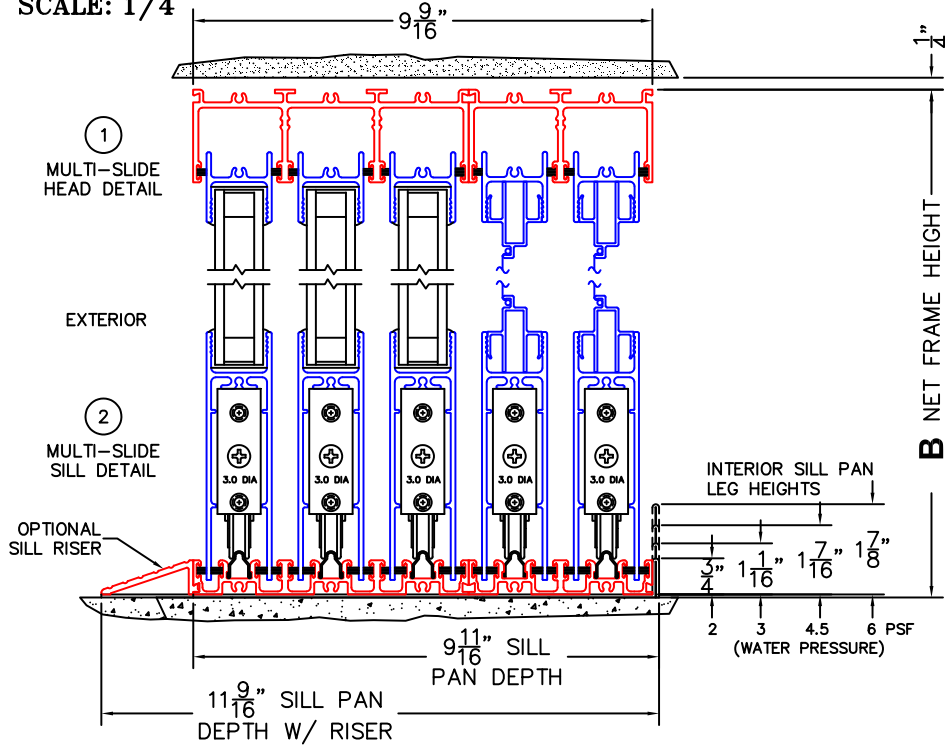

FLEETWOOD
WINDOWS & DOORS
FleetwoodUSA.com

NORWOOD 3070EX M/S
XXX STANDARD CONFIGURATION
WITH SCREENS

ORDER NO.:

ITEM NO.:

REQUIRED DEALER INFO.

A(NET FRAME WIDTH)

B(NET FRAME HEIGHT)

SILL PAN HEIGHT (INTERIOR LEG)
(3/4", 1-1/16", 1-7/16" OR 1-7/8")

NOTES:

(USE RULER TO SCALE DIMENSIONS IN INCHES)

SCALE: 1/4

3 LOCK JAMB

4 INTERLOCKERS

5 INTERLOCKERS

6 LOCK JAMB