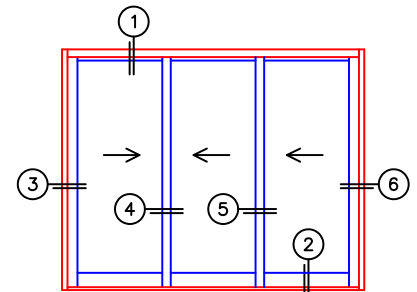

FLEETWOOD
WINDOWS & DOORS
FleetwoodUSA.com

NORWOOD 3070EX M/S
XXX STANDARD CONFIGURATION
WITH SCREENS

ORDER NO.:

ITEM NO.:

REQUIRED DEALER INFO.

A(NET FRAME WIDTH)

B(NET FRAME HEIGHT)

SILL PAN HEIGHT (INTERIOR LEG)
(3/4", 1-1/16", 1-7/16" OR 1-7/8")

NOTES:

(USE RULER TO SCALE DIMENSIONS IN INCHES)

SCALE: 1/4

3 LOCK JAMB

4 INTERLOCKERS

5 INTERLOCKERS

6 LOCK JAMB