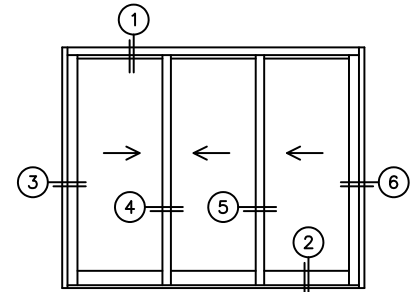

FLEETWOOD
WINDOWS & DOORS
FleetwoodUSA.com

NORWOOD 3070EX M/S
XXX STANDARD CONFIGURATION
WITH SCREENS

ORDER NO.:

ITEM NO.:

REQUIRED DEALER INFO.

A(NET FRAME WIDTH)

B(NET FRAME HEIGHT)

SILL PAN HEIGHT (INTERIOR LEG)
(3/4", 1-1/16", 1-7/16" OR 1-7/8")

NOTES:

(USE RULER TO SCALE DIMENSIONS IN INCHES)

SCALE: 1/4

XXX DOOR SHOWN

(3) LOCK JAMB

(4) INTERLOCKERS

(5) INTERLOCKERS

(6) LOCK JAMB