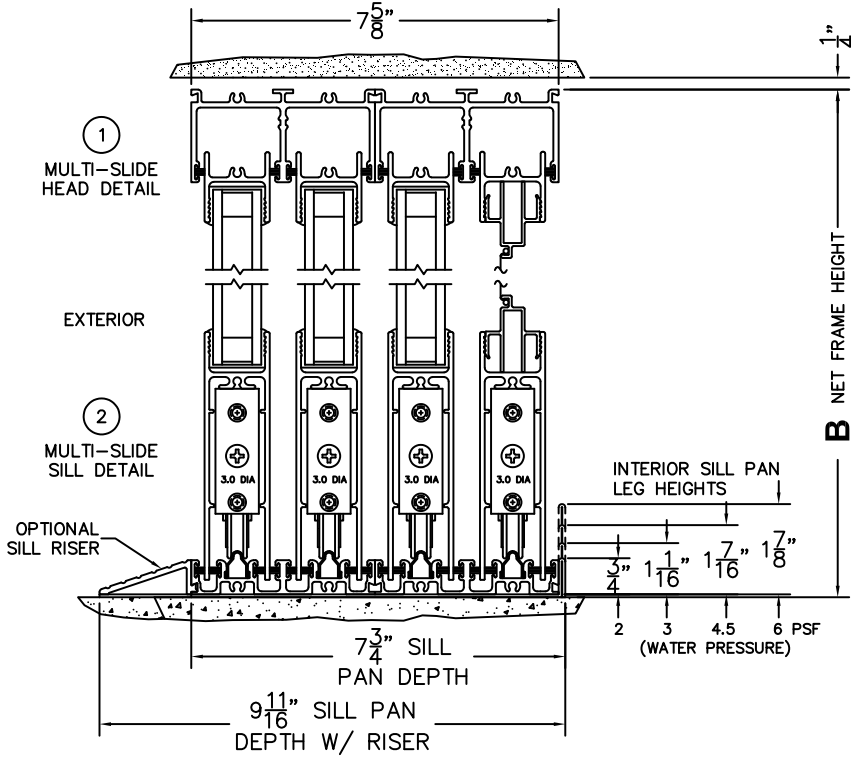

FLEETWOOD
WINDOWS & DOORS
FleetwoodUSA.com

NORWOOD 3070EX M/S
XXX STANDARD CONFIGURATION
WITH SCREENS

ORDER NO.:

ITEM NO.:

REQUIRED DEALER INFO.

A(NET FRAME WIDTH)

B(NET FRAME HEIGHT)

SILL PAN HEIGHT (INTERIOR LEG)
(3/4", 1-1/16", 1-7/16" OR 1-7/8")

NOTES:

(USE RULER TO SCALE DIMENSIONS IN INCHES)

SCALE: 1/4

XXX DOOR SHOWN

(3) LOCK JAMB

(4) INTERLOCKERS

(5) INTERLOCKERS

(6) LOCK JAMB