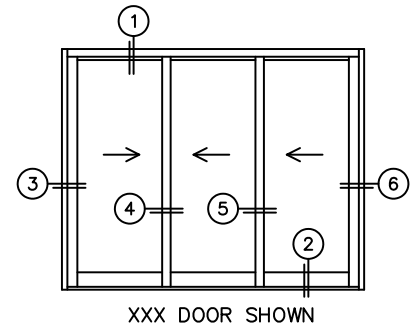

FLEETWOOD
WINDOWS & DOORS
FleetwoodUSA.com

NORWOOD 3070EX M/S
XXX STANDARD CONFIGURATION
WITH SCREENS

ORDER NO.:

ITEM NO.:

REQUIRED DEALER INFO.

A(NET FRAME WIDTH)

B(NET FRAME HEIGHT)

SILL PAN HEIGHT (INTERIOR LEG)
(3/4", 1-1/16", 1-7/16" OR 1-7/8")

NOTES:

(USE RULER TO SCALE DIMENSIONS IN INCHES)

SCALE: 1/4