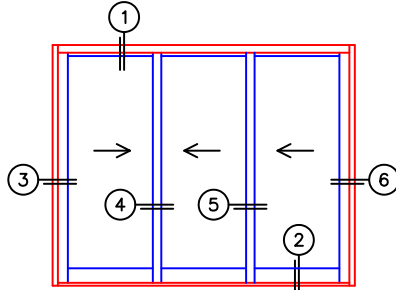

FLEETWOOD
WINDOWS & DOORS
FleetwoodUSA.com

NORWOOD 3070EX M/S
XXX CUSTOM CONFIGURATION
WITH SCREENS

ORDER NO.:

ITEM NO.:

REQUIRED DEALER INFO.

A(NET FRAME WIDTH)

B(NET FRAME HEIGHT)

SILL PAN HEIGHT (INTERIOR LEG)
(3/4", 1-1/16", 1-7/16" OR 1-7/8")

NOTES:

(USE RULER TO SCALE DIMENSIONS IN INCHES)

SCALE: 1/4

XXX DOOR SHOWN

(USE RULER TO SCALE DIMENSIONS IN INCHES)

SCALE: 1/4