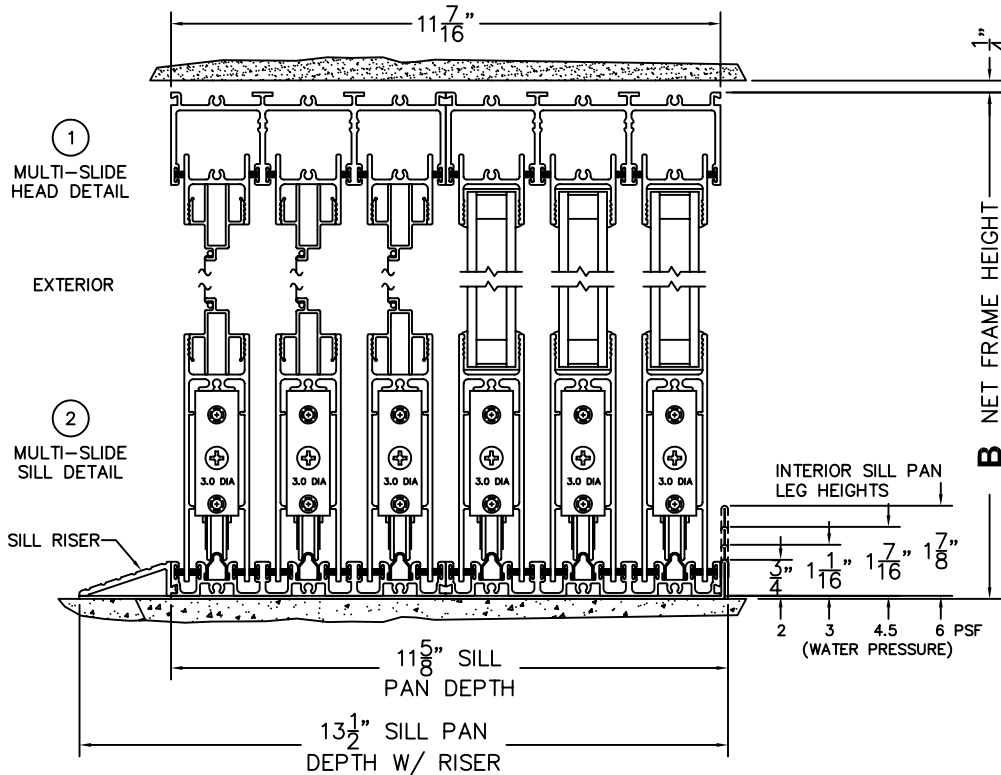

FLEETWOOD
WINDOWS & DOORS
FleetwoodUSA.com

NORWOOD 3070EX M/S
XXX STANDARD CONFIGURATION
WITH SCREENS

ORDER NO.:

ITEM NO.:

SCALE: 1/4

REQUIRED DEALER INFO.

A (NET FRAME WIDTH)

B (NET FRAME HEIGHT)

SILL PAN HEIGHT (INTERIOR LEG)
(3/4", 1-1/16", 1-7/16" OR 1-7/8")

NOTES:

XXX DOOR SHOWN

FLEETWOOD
 WINDOWS & DOORS
 FleetwoodUSA.com

NORWOOD 3070EX M/S
 XXX STANDARD CONFIGURATION
 WITH SCREENS

ORDER NO.:

ITEM NO.:

SCALE: 1/4