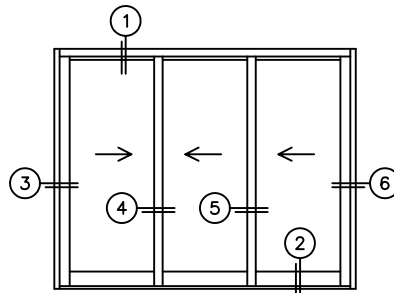

FLEETWOOD
WINDOWS & DOORS
FleetwoodUSA.com

NORWOOD 3070EX M/S
XXX STANDARD CONFIGURATION
WITH SCREENS

ORDER NO.:

ITEM NO.:

SCALE: 1/4

REQUIRED DEALER INFO.

A (NET FRAME WIDTH)

B (NET FRAME HEIGHT)

SILL PAN HEIGHT (INTERIOR LEG)
(3/4", 1-1/16", 1-7/16" OR 1-7/8")

NOTES:

XXX DOOR SHOWN

FLEETWOOD
 WINDOWS & DOORS
 FleetwoodUSA.com

NORWOOD 3070EX M/S
 XXX STANDARD CONFIGURATION
 WITH SCREENS

ORDER NO.:

ITEM NO.:

SCALE: 1/4