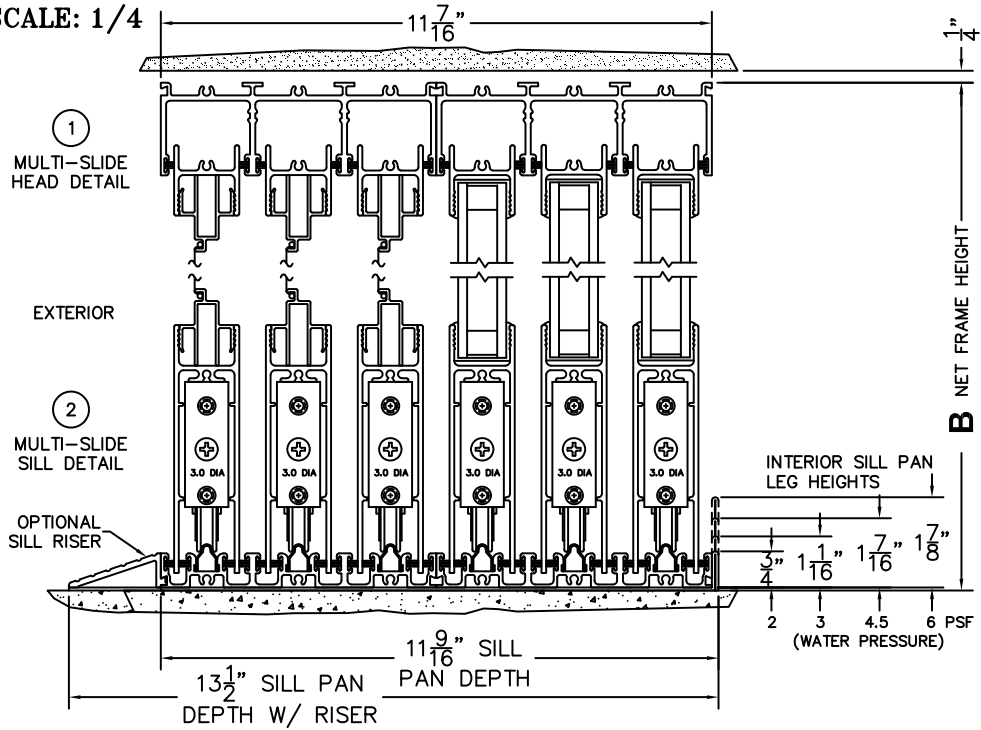

FLEETWOOD
WINDOWS & DOORS
FleetwoodUSA.com

NORWOOD 3070EX M/S
XXX STANDARD CONFIGURATION
WITH SCREENS

ORDER NO.:

ITEM NO.:

REQUIRED DEALER INFO.

A(NET FRAME WIDTH)

B(NET FRAME HEIGHT)

SILL PAN HEIGHT (INTERIOR LEG)
(3/4", 1-1/16", 1-7/16" OR 1-7/8")

NOTES:

(USE RULER TO SCALE DIMENSIONS IN INCHES)

SCALE: 1/4"

XXX DOOR SHOWN

3 LOCK JAMB

4 INTERLOCKERS

5 INTERLOCKERS

6 LOCK JAMB