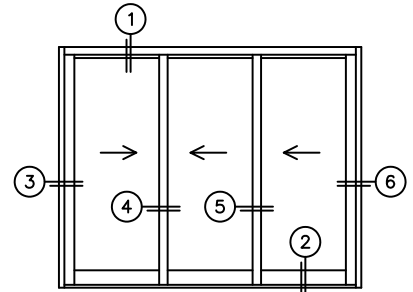

FLEETWOOD
WINDOWS & DOORS
FleetwoodUSA.com

NORWOOD 3070EX M/S
XXX STANDARD CONFIGURATION
WITH SCREENS

ORDER NO.:

ITEM NO.:

REQUIRED DEALER INFO.

A(NET FRAME WIDTH)

B(NET FRAME HEIGHT)

SILL PAN HEIGHT (INTERIOR LEG)
(3/4", 1-1/16", 1-7/16" OR 1-7/8")

NOTES:

(USE RULER TO SCALE DIMENSIONS IN INCHES)

SCALE: 1/4"

XXX DOOR SHOWN

3 LOCK JAMB

4 INTERLOCKERS

5 INTERLOCKERS

6 LOCK JAMB