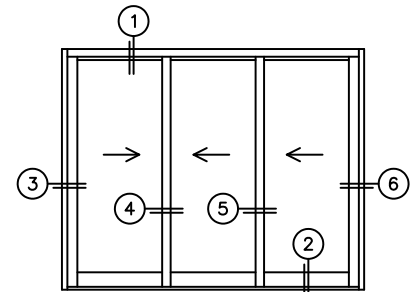

FLEETWOOD
WINDOWS & DOORS
FleetwoodUSA.com

NORWOOD 3070EX M/S
XXX CUSTOM CONFIGURATION
WITH SCREENS

ORDER NO.:

ITEM NO.:

REQUIRED DEALER INFO.

A(NET FRAME WIDTH)

B(NET FRAME HEIGHT)

SILL PAN HEIGHT (INTERIOR LEG)
(3/4", 1-1/16", 1-7/16" OR 1-7/8")

NOTES:

(USE RULER TO SCALE DIMENSIONS IN INCHES)

SCALE: 1/4"