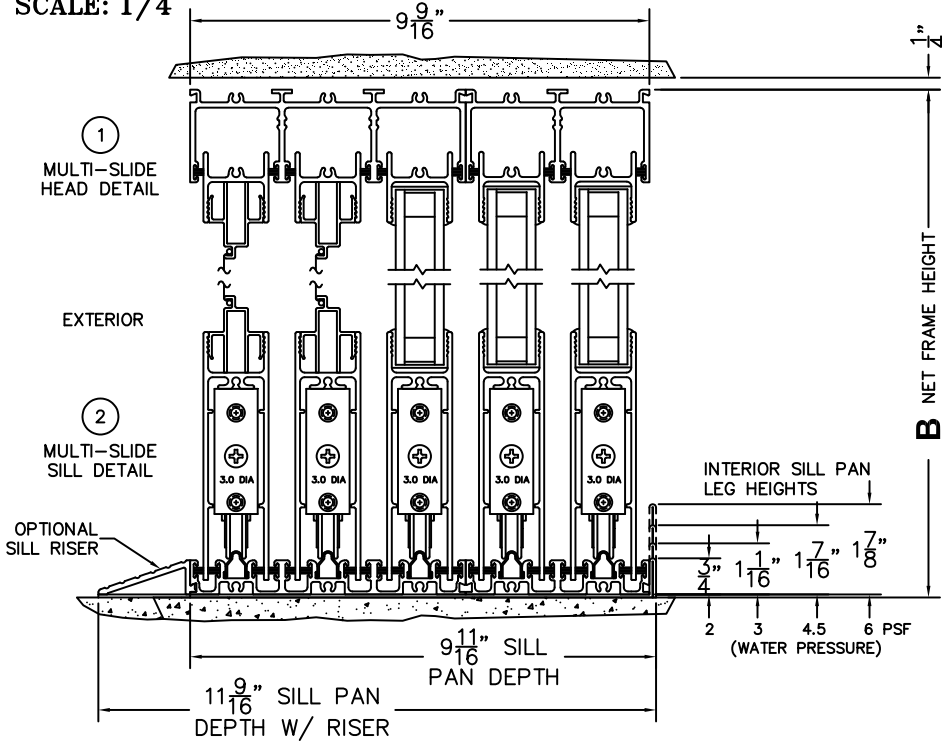

FLEETWOOD
WINDOWS & DOORS
FleetwoodUSA.com

NORWOOD 3070EX M/S
XXX CUSTOM CONFIGURATION
WITH SCREENS

ORDER NO.:

ITEM NO.:

REQUIRED DEALER INFO.

A(NET FRAME WIDTH)

B(NET FRAME HEIGHT)

SILL PAN HEIGHT (INTERIOR LEG)
(3/4", 1-1/16", 1-7/16" OR 1-7/8")

NOTES:

(USE RULER TO SCALE DIMENSIONS IN INCHES)

SCALE: 1/4"

XXX DOOR SHOWN