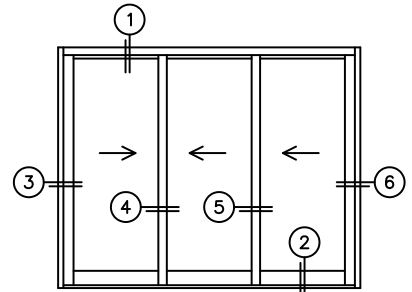

FLEETWOOD
WINDOWS & DOORS
FleetwoodUSA.com

NORWOOD 3070EX M/S
XXX CUSTOM CONFIGURATION
WITH SCREENS

ORDER NO.:

ITEM NO.:

REQUIRED DEALER INFO.

A(NET FRAME WIDTH)

B(NET FRAME HEIGHT)

SILL PAN HEIGHT (INTERIOR LEG)
(3/4", 1-1/16", 1-7/16" OR 1-7/8")

NOTES:

(USE RULER TO SCALE DIMENSIONS IN INCHES)

SCALE: 1/4"

XXX DOOR SHOWN