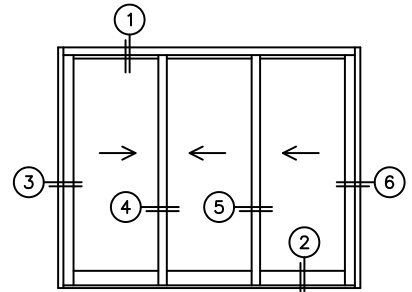

FLEETWOOD
WINDOWS & DOORS
FleetwoodUSA.com

NORWOOD 3070EX M/S
XXX STANDARD CONFIGURATION
WITH SCREENS

ORDER NO.:

ITEM NO.:

REQUIRED DEALER INFO.

A(NET FRAME WIDTH)

B(NET FRAME HEIGHT)

SILL PAN HEIGHT (INTERIOR LEG)
(3/4", 1-1/16", 1-7/16" OR 1-7/8")

NOTES:

(USE RULER TO SCALE DIMENSIONS IN INCHES)

SCALE: 1/4"

XXX DOOR SHOWN