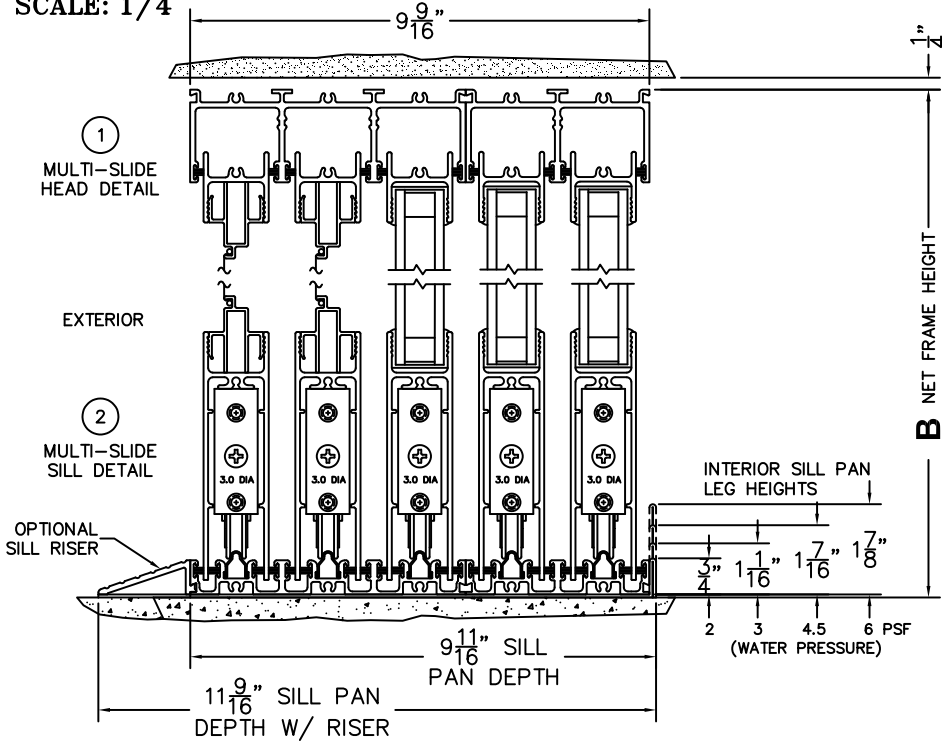

FLEETWOOD
WINDOWS & DOORS
FleetwoodUSA.com

NORWOOD 3070EX M/S
XXX STANDARD CONFIGURATION
WITH SCREENS

ORDER NO.:

ITEM NO.:

REQUIRED DEALER INFO.

A(NET FRAME WIDTH)

B(NET FRAME HEIGHT)

SILL PAN HEIGHT (INTERIOR LEG)
(3/4", 1-1/16", 1-7/16" OR 1-7/8")

NOTES:

(USE RULER TO SCALE DIMENSIONS IN INCHES)

SCALE: 1/4"

XXX DOOR SHOWN