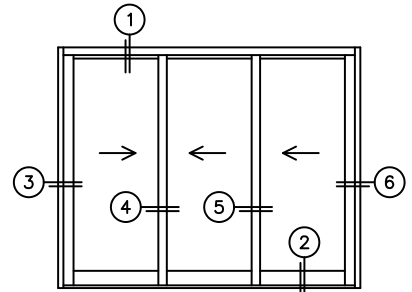

FLEETWOOD
WINDOWS & DOORS
FleetwoodUSA.com

NORWOOD 3070EX M/S
XXX STANDARD CONFIGURATION
WITH SCREENS

ORDER NO.:

ITEM NO.:

REQUIRED DEALER INFO.

A(NET FRAME WIDTH)

B(NET FRAME HEIGHT)

SILL PAN HEIGHT (INTERIOR LEG)
(3/4", 1-1/16", 1-7/16" OR 1-7/8")

NOTES:

(USE RULER TO SCALE DIMENSIONS IN INCHES)

SCALE: 1/4"

XXX DOOR SHOWN

③ LOCK JAMB ④ INTERLOCKERS ⑤ INTERLOCKERS ⑥ LOCK JAMB