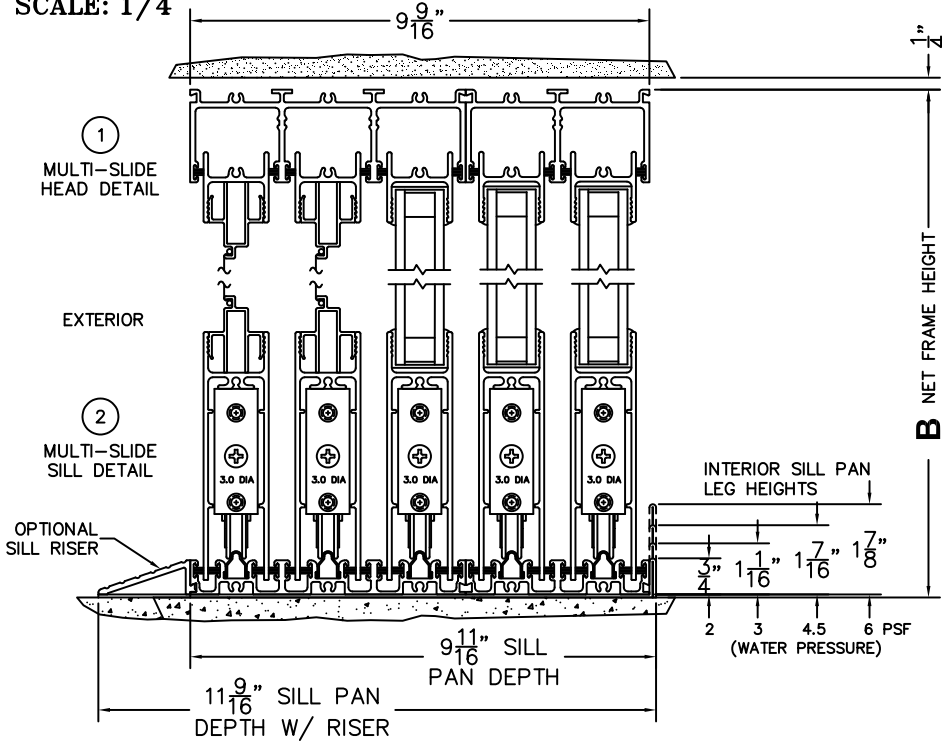

FLEETWOOD
WINDOWS & DOORS
FleetwoodUSA.com

NORWOOD 3070EX M/S
XXX STANDARD CONFIGURATION
WITH SCREENS

ORDER NO.:

ITEM NO.:

REQUIRED DEALER INFO.

A(NET FRAME WIDTH)

B(NET FRAME HEIGHT)

SILL PAN HEIGHT (INTERIOR LEG)
(3/4", 1-1/16", 1-7/16" OR 1-7/8")

NOTES:

(USE RULER TO SCALE DIMENSIONS IN INCHES)

SCALE: 1/4"

XXX DOOR SHOWN

③ LOCK JAMB ④ INTERLOCKERS ⑤ INTERLOCKERS ⑥ LOCK JAMB