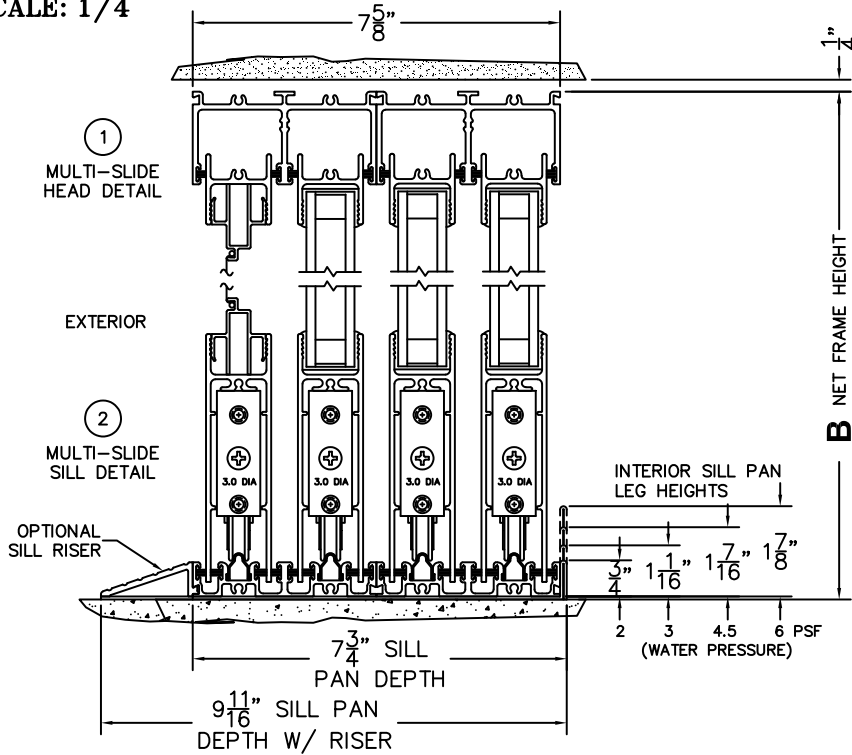

FLEETWOOD
WINDOWS & DOORS
FleetwoodUSA.com

NORWOOD 3070EX M/S
XXX STANDARD CONFIGURATION
WITH SCREENS

ORDER NO.:

ITEM NO.:

REQUIRED DEALER INFO.

A(NET FRAME WIDTH)

B(NET FRAME HEIGHT)

SILL PAN HEIGHT (INTERIOR LEG)
(3/4", 1-1/16", 1-7/16" OR 1-7/8")

NOTES:

(USE RULER TO SCALE DIMENSIONS IN INCHES)

SCALE: 1/4

3 LOCK JAMB

4 INTERLOCKERS

5 INTERLOCKERS

6 LOCK JAMB

ARCHETYPE LATCH WITH FLUSH PULL HANDLES