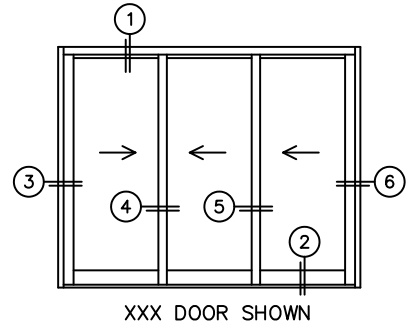

FLEETWOOD
WINDOWS & DOORS
FleetwoodUSA.com

NORWOOD 3070EX M/S
XXX STANDARD CONFIGURATION
WITH SCREENS

ORDER NO.:

ITEM NO.:

REQUIRED DEALER INFO.

A(NET FRAME WIDTH)

B(NET FRAME HEIGHT)

SILL PAN HEIGHT (INTERIOR LEG)
(3/4", 1-1/16", 1-7/16" OR 1-7/8")

NOTES:

(USE RULER TO SCALE DIMENSIONS IN INCHES)

SCALE: 1/4

3 LOCK JAMB

4 INTERLOCKERS

5 INTERLOCKERS

6 LOCK JAMB

ARCHETYPE LATCH WITH FLUSH PULL HANDLES