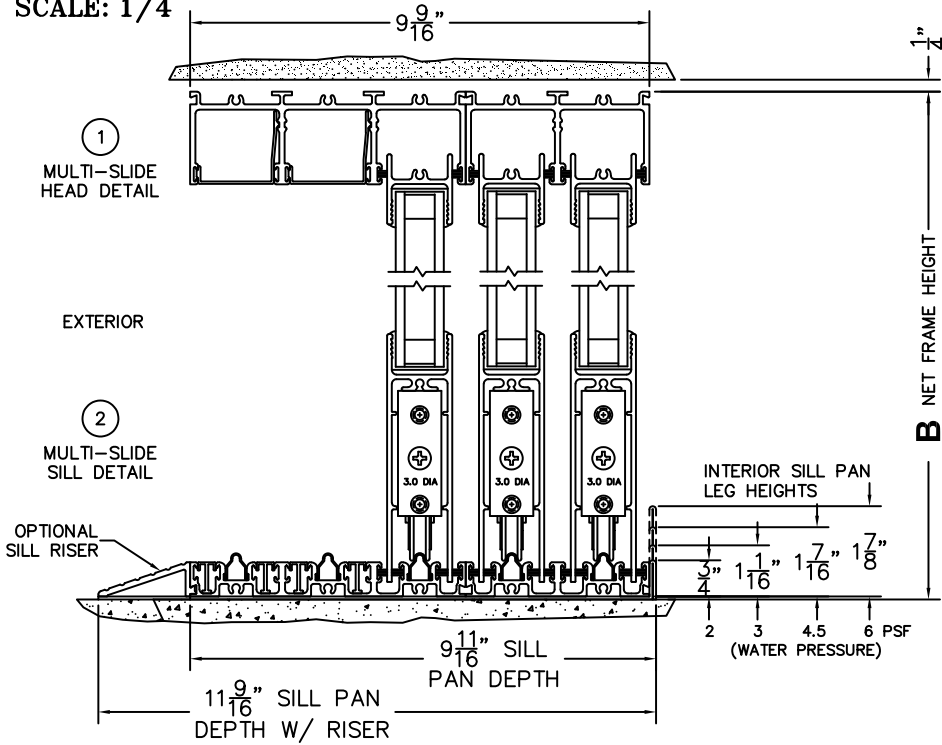

FLEETWOOD
WINDOWS & DOORS
FleetwoodUSA.com

NORWOOD 3070EX M/S
XXX CUSTOM CONFIGURATION
WITH SCREENS

ORDER NO.:

ITEM NO.:

REQUIRED DEALER INFO.

A(NET FRAME WIDTH)

B(NET FRAME HEIGHT)

SILL PAN HEIGHT (INTERIOR LEG)
(3/4", 1-1/16", 1-7/16" OR 1-7/8")

NOTES:

(USE RULER TO SCALE DIMENSIONS IN INCHES)

SCALE: 1/4"

③ LOCK JAMB

④ INTERLOCKERS

⑤ INTERLOCKERS

⑥ LOCK JAMB