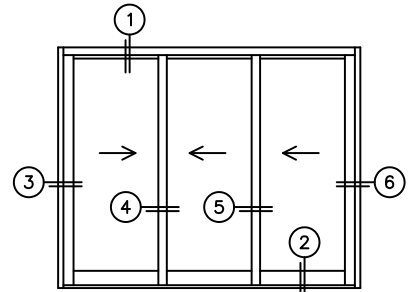

FLEETWOOD
WINDOWS & DOORS
FleetwoodUSA.com

NORWOOD 3070EX M/S
XXX CUSTOM CONFIGURATION
WITH SCREENS

ORDER NO.:

ITEM NO.:

REQUIRED DEALER INFO.

A(NET FRAME WIDTH)

B(NET FRAME HEIGHT)

SILL PAN HEIGHT (INTERIOR LEG)
(3/4", 1-1/16", 1-7/16" OR 1-7/8")

NOTES:

(USE RULER TO SCALE DIMENSIONS IN INCHES)

SCALE: 1/4"

③ LOCK JAMB

④ INTERLOCKERS

⑤ INTERLOCKERS

⑥ LOCK JAMB