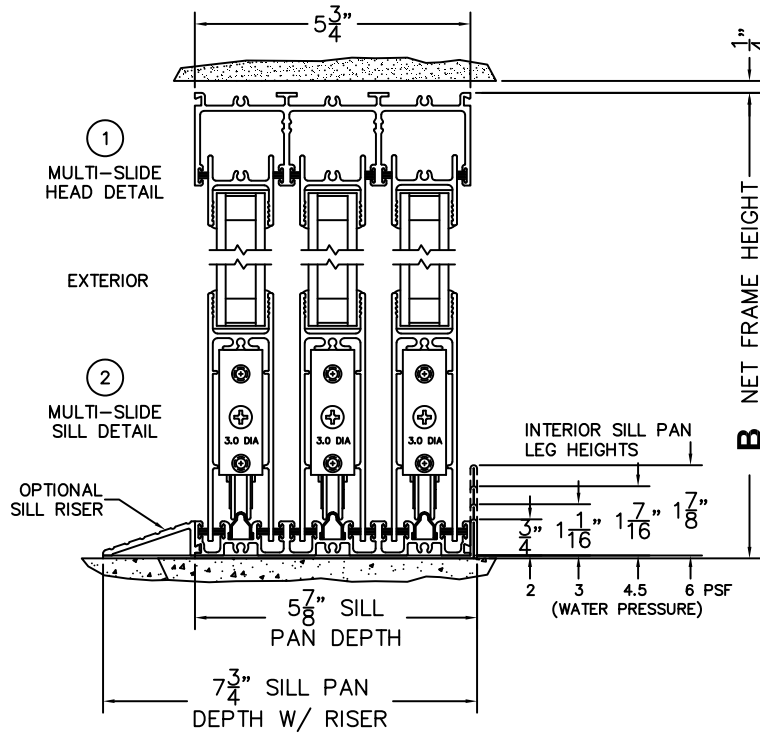

FLEETWOOD
WINDOWS & DOORS
FleetwoodUSA.com

NORWOOD 3070EX M/S
XXX CUSTOM CONFIGURATION
NO SCREENS

ORDER NO.:

ITEM NO.:

REQUIRED DEALER INFO.

A(NET FRAME WIDTH)

B(NET FRAME HEIGHT)

SILL PAN HEIGHT (INTERIOR LEG)
(3/4", 1-1/16", 1-7/16" OR 1-7/8")

NOTES:

(USE RULER TO SCALE DIMENSIONS IN INCHES)

SCALE: 1/4

- (3)
LOCK JAMB
- (4)
INTERLOCKERS
- (5)
INTERLOCKERS
- (6)
LOCK JAMB