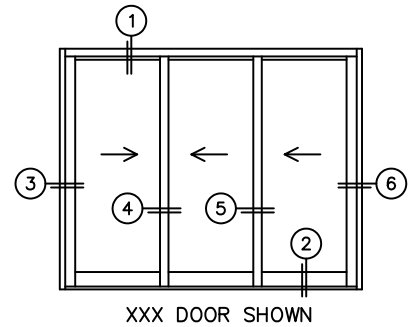

FLEETWOOD
WINDOWS & DOORS
FleetwoodUSA.com

NORWOOD 3070EX M/S
XXX CUSTOM CONFIGURATION
NO SCREENS

ORDER NO.:

ITEM NO.:

REQUIRED DEALER INFO.

A(NET FRAME WIDTH)

B(NET FRAME HEIGHT)

SILL PAN HEIGHT (INTERIOR LEG)
(3/4", 1-1/16", 1-7/16" OR 1-7/8")

NOTES:

(USE RULER TO SCALE DIMENSIONS IN INCHES)

SCALE: 1/4

- (3)
LOCK JAMB
- (4)
INTERLOCKERS
- (5)
INTERLOCKERS
- (6)
LOCK JAMB