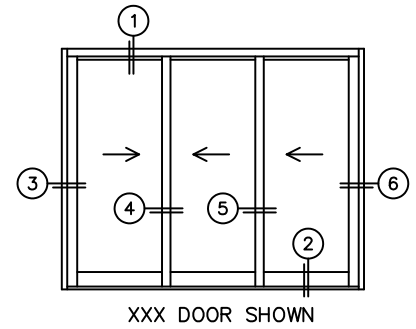

FLEETWOOD
WINDOWS & DOORS
FleetwoodUSA.com

NORWOOD 3070EX M/S
XXX CUSTOM CONFIGURATION
NO SCREENS

ORDER NO.:

ITEM NO.:

REQUIRED DEALER INFO.

A(NET FRAME WIDTH)

B(NET FRAME HEIGHT)

SILL PAN HEIGHT (INTERIOR LEG)
(3/4", 1-1/16", 1-7/16" OR 1-7/8")

NOTES:

(USE RULER TO SCALE DIMENSIONS IN INCHES)

SCALE: 1/4

- ③
LOCK JAMB
- ④
INTERLOCKERS
- ⑤
INTERLOCKERS
- ⑥
LOCK JAMB