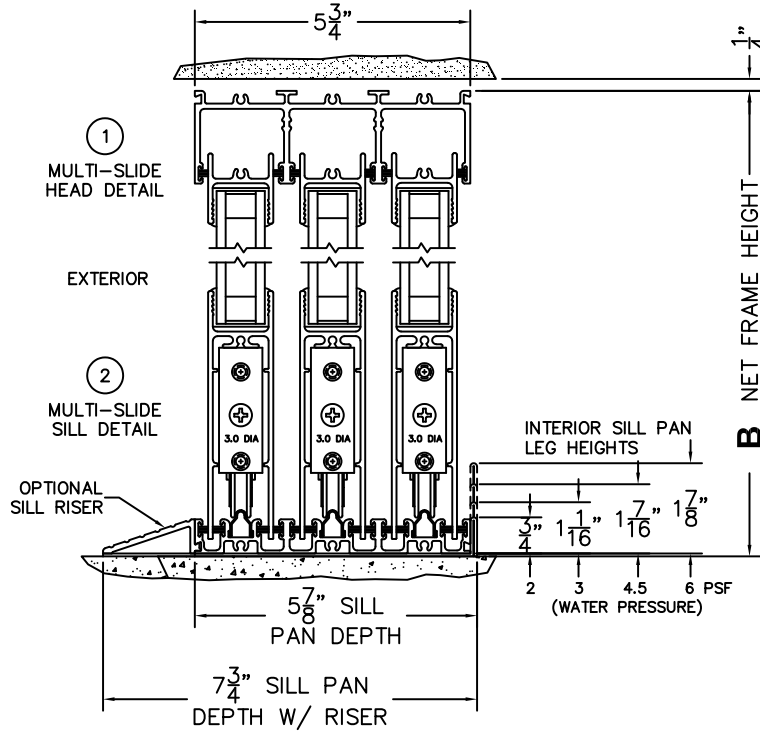

FLEETWOOD
WINDOWS & DOORS
FleetwoodUSA.com

NORWOOD 3070EX M/S
XXX CUSTOM CONFIGURATION
NO SCREENS

ORDER NO.:

ITEM NO.:

REQUIRED DEALER INFO.

A(NET FRAME WIDTH)

B(NET FRAME HEIGHT)

SILL PAN HEIGHT (INTERIOR LEG)
(3/4", 1-1/16", 1-7/16" OR 1-7/8")

NOTES:

(USE RULER TO SCALE DIMENSIONS IN INCHES)

SCALE: 1/4

- ③
LOCK JAMB
- ④
INTERLOCKERS
- ⑤
INTERLOCKERS
- ⑥
LOCK JAMB