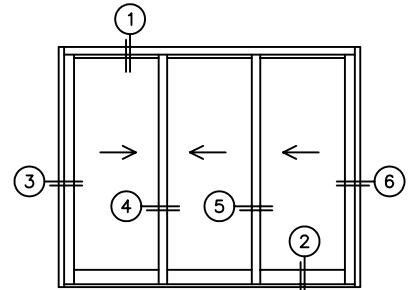

FLEETWOOD
WINDOWS & DOORS
FleetwoodUSA.com

NORWOOD 3070EX M/S
XXX CUSTOM CONFIGURATION
NO SCREENS

ORDER NO.:

ITEM NO.:

SCALE: 1/4

REQUIRED DEALER INFO.

A (NET FRAME WIDTH)

B (NET FRAME HEIGHT)

SILL PAN HEIGHT (INTERIOR LEG)
(3/4", 1-1/16", 1-7/16" OR 1-7/8")

NOTES:

XXX DOOR SHOWN

3 LOCK JAMB

4 INTERLOCKERS

5 INTERLOCKERS

6 LOCK JAMB

ARCHETYPE LATCH WITH
FLUSH PULL HANDLES