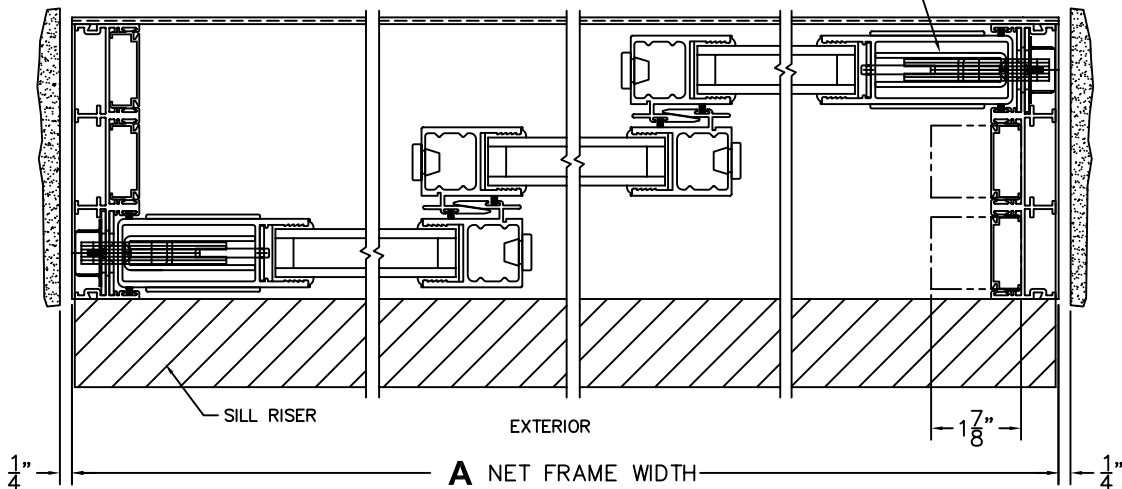

SILL PAN HEIGHT (INTERIOR LEG)
(3/4", 1-1/16", 1-7/16" OR 1-7/8")

NOTES:

XXX DOOR SHOWN

3 LOCK JAMB

4 INTERLOCKERS

5 INTERLOCKERS

6 LOCK JAMB

ARCHETYPE LATCH WITH
FLUSH PULL HANDLES

FLEETWOOD
WINDOWS & DOORS
FleetwoodUSA.com

NORWOOD 3070EX M/S
XXX CUSTOM CONFIGURATION
NO SCREENS

ORDER NO.:

ITEM NO.:

SCALE: 1/4

FLUSH STACK: DOOR SHOWN IN OPEN POSITION