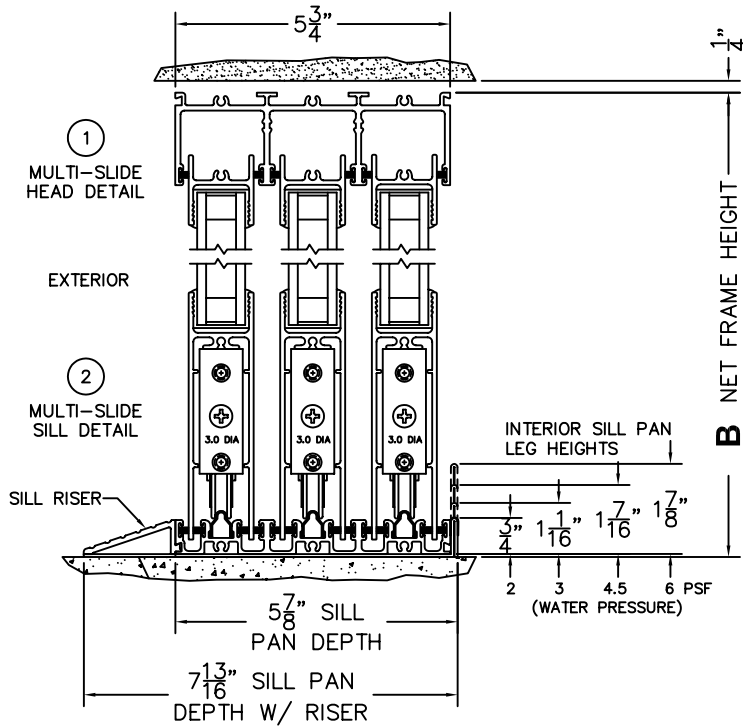

SILL PAN HEIGHT (INTERIOR LEG)
(3/4", 1-1/16", 1-7/16" OR 1-7/8")

NOTES:

XXX DOOR SHOWN

3 LOCK JAMB

4 INTERLOCKERS

5 INTERLOCKERS

6 LOCK JAMB

ARCHETYPE LATCH WITH
FLUSH PULL HANDLES