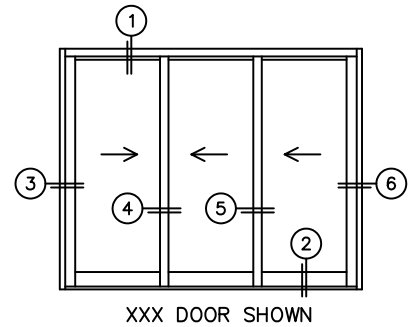

FLEETWOOD
WINDOWS & DOORS
FleetwoodUSA.com

NORWOOD 3070EX M/S
XXX CUSTOM CONFIGURATION
NO SCREENS

ORDER NO.:

ITEM NO.:

REQUIRED DEALER INFO.

A(NET FRAME WIDTH)

B(NET FRAME HEIGHT)

SILL PAN HEIGHT (INTERIOR LEG)
(3/4", 1-1/16", 1-7/16" OR 1-7/8")

NOTES:

(USE RULER TO SCALE DIMENSIONS IN INCHES)

SCALE: 1/4

③ LOCK JAMB ④ INTERLOCKERS ⑤ INTERLOCKERS ⑥ LOCK JAMB