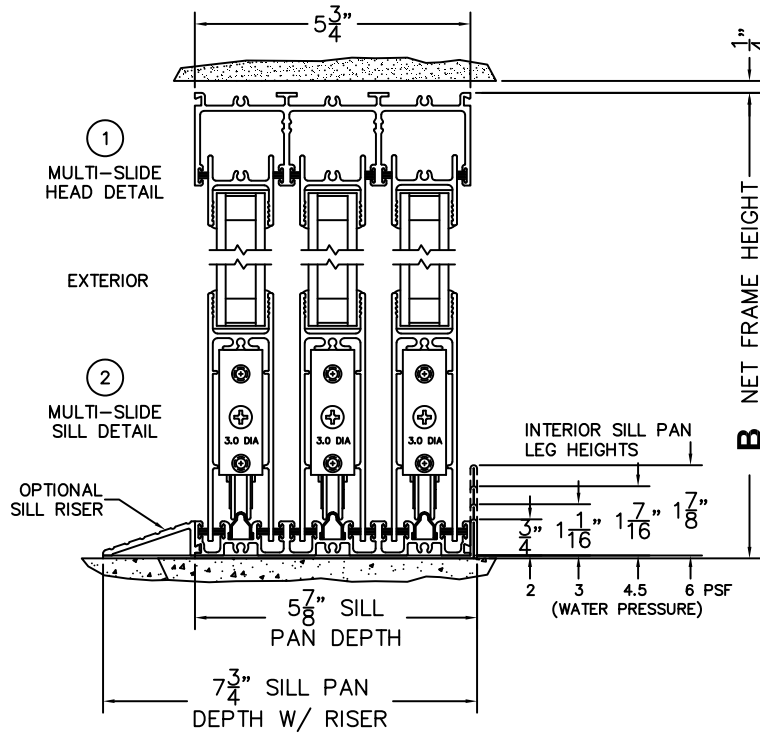

FLEETWOOD
WINDOWS & DOORS
FleetwoodUSA.com

NORWOOD 3070EX M/S
XXX CUSTOM CONFIGURATION
NO SCREENS

ORDER NO.:

ITEM NO.:

REQUIRED DEALER INFO.

A(NET FRAME WIDTH)

B(NET FRAME HEIGHT)

SILL PAN HEIGHT (INTERIOR LEG)
(3/4", 1-1/16", 1-7/16" OR 1-7/8")

NOTES:

(USE RULER TO SCALE DIMENSIONS IN INCHES)

SCALE: 1/4

③ LOCK JAMB ④ INTERLOCKERS ⑤ INTERLOCKERS ⑥ LOCK JAMB