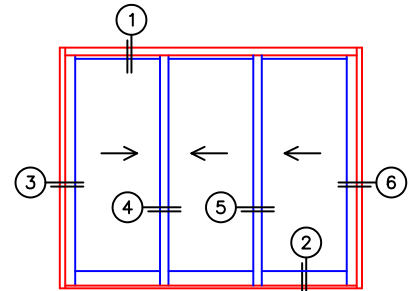

FLEETWOOD
WINDOWS & DOORS
FleetwoodUSA.com

NORWOOD 3070EX M/S
XXX CUSTOM CONFIGURATION
NO SCREENS

ORDER NO.:

ITEM NO.:

REQUIRED DEALER INFO.

A(NET FRAME WIDTH)

B(NET FRAME HEIGHT)

SILL PAN HEIGHT(INTERIOR LEG)
(3/4", 1-1/16", 1-7/16" OR 1-7/8")

(USE RULER TO SCALE DIMENSIONS IN INCHES)

SCALE: 1/4

NOTES:

XXX DOOR SHOWN