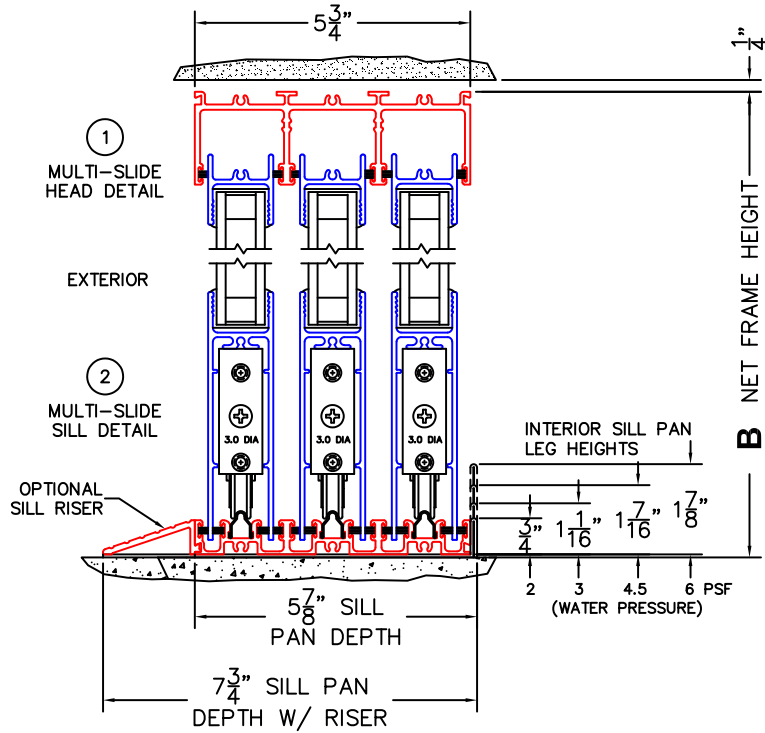

FLEETWOOD
WINDOWS & DOORS
FleetwoodUSA.com

NORWOOD 3070EX M/S
XXX CUSTOM CONFIGURATION
NO SCREENS

ORDER NO.:

ITEM NO.:

REQUIRED DEALER INFO.

A(NET FRAME WIDTH)

B(NET FRAME HEIGHT)

SILL PAN HEIGHT(INTERIOR LEG)
(3/4", 1-1/16", 1-7/16" OR 1-7/8")

(USE RULER TO SCALE DIMENSIONS IN INCHES)

SCALE: 1/4

NOTES:

XXX DOOR SHOWN