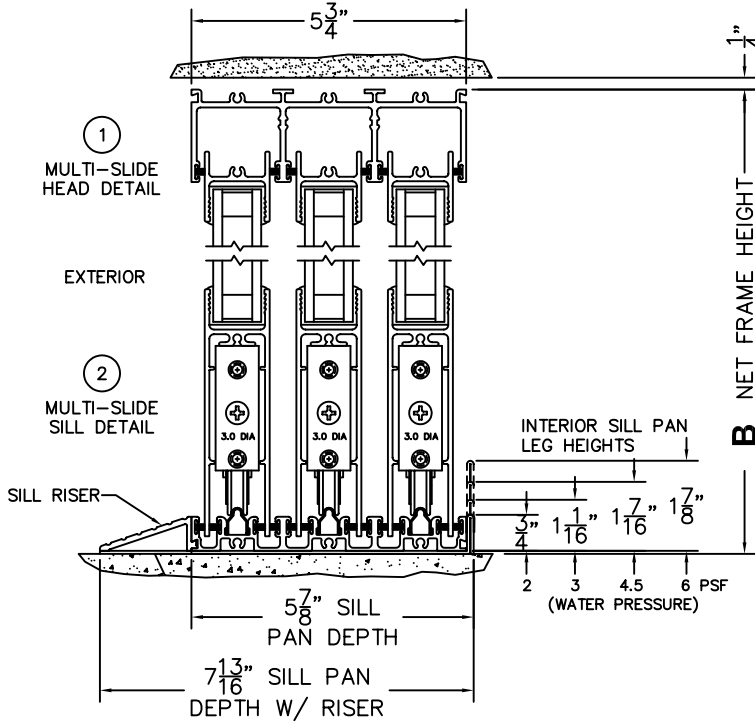

FLEETWOOD
WINDOWS & DOORS
FleetwoodUSA.com

NORWOOD 3070EX M/S
XXX CUSTOM CONFIGURATION
NO SCREENS

ORDER NO.:

ITEM NO.:

SCALE: 1/4

REQUIRED DEALER INFO.

A(NET FRAME WIDTH)

B(NET FRAME HEIGHT)

SILL PAN HEIGHT(INTERIOR LEG)
(3/4", 1-1/16", 1-7/16" OR 1-7/8")

NOTES:

③ LOCK JAMB ④ INTERLOCKERS ⑤ INTERLOCKERS ⑥ LOCK JAMB