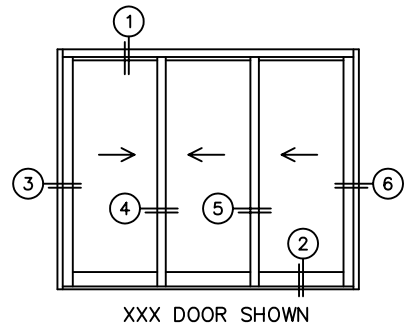

FLEETWOOD
WINDOWS & DOORS
FleetwoodUSA.com

NORWOOD 3070EX M/S
XXX CUSTOM CONFIGURATION
NO SCREENS

ORDER NO.:

ITEM NO.:

SCALE: 1/4

REQUIRED DEALER INFO.

A(NET FRAME WIDTH)

B(NET FRAME HEIGHT)

SILL PAN HEIGHT(INTERIOR LEG)
(3/4", 1-1/16", 1-7/16" OR 1-7/8")

NOTES:

③ LOCK JAMB ④ INTERLOCKERS ⑤ INTERLOCKERS ⑥ LOCK JAMB