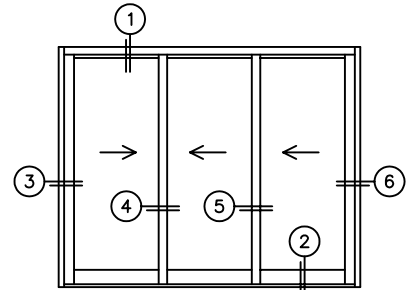

FLEETWOOD
WINDOWS & DOORS
FleetwoodUSA.com

NORWOOD 3070EX M/S
XXX CUSTOM CONFIGURATION
NO SCREENS

ORDER NO.:

ITEM NO.:

SCALE: 1/4

REQUIRED DEALER INFO.

A (NET FRAME WIDTH)

B (NET FRAME HEIGHT)

SILL PAN HEIGHT (INTERIOR LEG)
(3/4", 1-1/16", 1-7/16" OR 1-7/8")

NOTES:

XXX DOOR SHOWN

3 LOCK JAMB

4 INTERLOCKERS

5 INTERLOCKERS

6 LOCK JAMB

FLEETWOOD
WINDOWS & DOORS
FleetwoodUSA.com

NORWOOD 3070EX M/S
XXX CUSTOM CONFIGURATION
NO SCREENS

ORDER NO.:

ITEM NO.:

SCALE: 1/4

FLUSH STACK: DOOR SHOWN IN OPEN POSITION