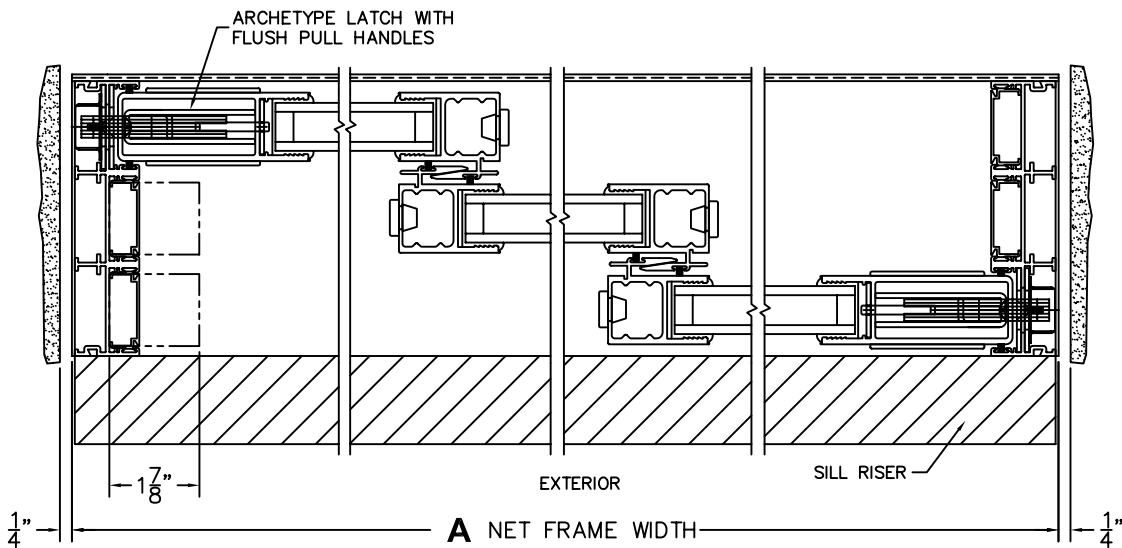

SILL PAN HEIGHT (INTERIOR LEG)
(3/4", 1-1/16", 1-7/16" OR 1-7/8")

NOTES:

XXX DOOR SHOWN

3 LOCK JAMB

4 INTERLOCKERS

5 INTERLOCKERS

6 LOCK JAMB

FLEETWOOD
WINDOWS & DOORS
FleetwoodUSA.com

NORWOOD 3070EX M/S
XXX CUSTOM CONFIGURATION
NO SCREENS

ORDER NO.:

ITEM NO.:

SCALE: 1/4

FLUSH STACK: DOOR SHOWN IN OPEN POSITION