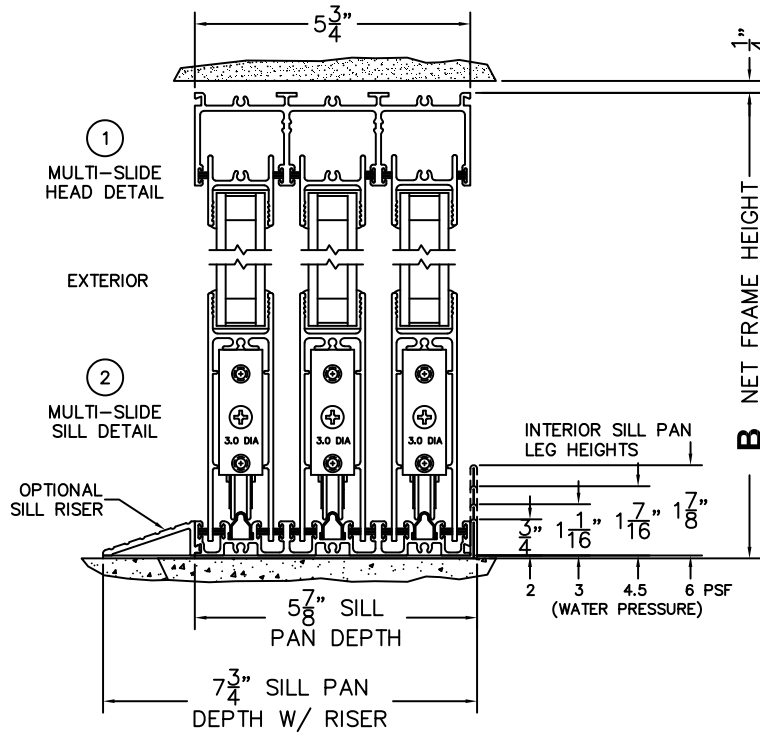

FLEETWOOD
WINDOWS & DOORS
FleetwoodUSA.com

NORWOOD 3070EX M/S
XXX CUSTOM CONFIGURATION
NO SCREENS

ORDER NO.:

ITEM NO.:

REQUIRED DEALER INFO.

A(NET FRAME WIDTH)

B(NET FRAME HEIGHT)

SILL PAN HEIGHT(INTERIOR LEG)
(3/4", 1-1/16", 1-7/16" OR 1-7/8")

NOTES:

(USE RULER TO SCALE DIMENSIONS IN INCHES)

SCALE: 1/4

- ③
LOCK JAMB
- ④
INTERLOCKERS
- ⑤
INTERLOCKERS
- ⑥
LOCK JAMB