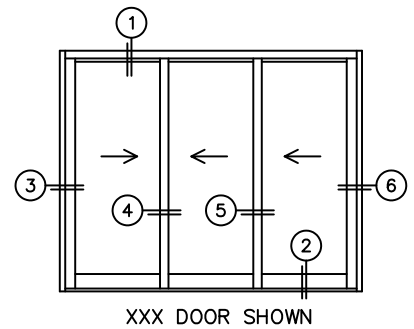

FLEETWOOD
WINDOWS & DOORS
FleetwoodUSA.com

NORWOOD 3070EX M/S
XXX CUSTOM CONFIGURATION
NO SCREENS

ORDER NO.:

ITEM NO.:

REQUIRED DEALER INFO.

A(NET FRAME WIDTH)

B(NET FRAME HEIGHT)

SILL PAN HEIGHT(INTERIOR LEG)
(3/4", 1-1/16", 1-7/16" OR 1-7/8")

NOTES:

(USE RULER TO SCALE DIMENSIONS IN INCHES)

SCALE: 1/4

- ③
LOCK JAMB
- ④
INTERLOCKERS
- ⑤
INTERLOCKERS
- ⑥
LOCK JAMB