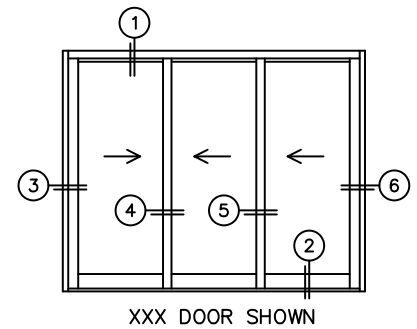

FLEETWOOD
WINDOWS & DOORS
FleetwoodUSA.com

NORWOOD 3070EX M/S
XXX CUSTOM CONFIGURATION
NO SCREENS

ORDER NO.:

ITEM NO.:

REQUIRED DEALER INFO.

A(NET FRAME WIDTH)

B(NET FRAME HEIGHT)

SILL PAN HEIGHT(INTERIOR LEG)
(3/4", 1-1/16", 1-7/16" OR 1-7/8")

NOTES:

(USE RULER TO SCALE DIMENSIONS IN INCHES)

SCALE: 1/4

XXX DOOR SHOWN