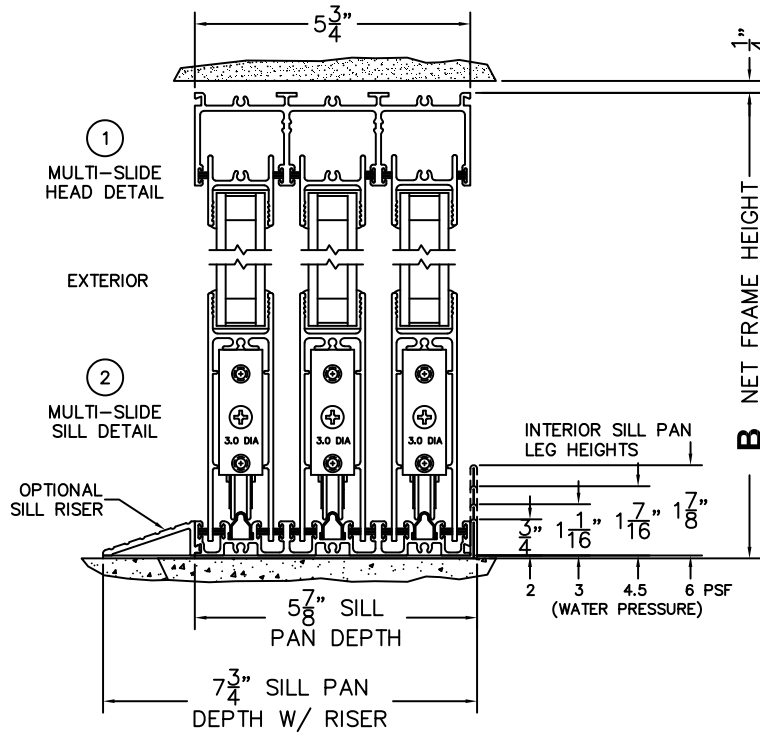

FLEETWOOD
WINDOWS & DOORS
FleetwoodUSA.com

NORWOOD 3070EX M/S
XXX CUSTOM CONFIGURATION
NO SCREENS

ORDER NO.:

ITEM NO.:

REQUIRED DEALER INFO.

A(NET FRAME WIDTH)

B(NET FRAME HEIGHT)

SILL PAN HEIGHT(INTERIOR LEG)
(3/4", 1-1/16", 1-7/16" OR 1-7/8")

NOTES:

(USE RULER TO SCALE DIMENSIONS IN INCHES)

SCALE: 1/4

XXX DOOR SHOWN