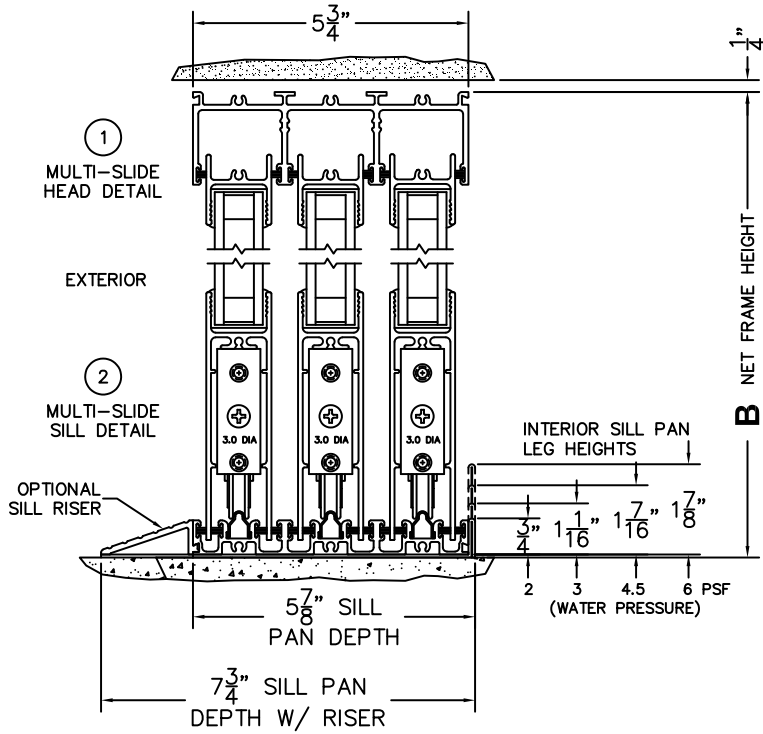

FLEETWOOD
WINDOWS & DOORS
FleetwoodUSA.com

NORWOOD 3070EX M/S
XXX CUSTOM CONFIGURATION
NO SCREENS

ORDER NO.:

ITEM NO.:

REQUIRED DEALER INFO.

A(NET FRAME WIDTH)

B(NET FRAME HEIGHT)

SILL PAN HEIGHT (INTERIOR LEG)
(3/4", 1-1/16", 1-7/16" OR 1-7/8")

(USE RULER TO SCALE DIMENSIONS IN INCHES)

SCALE: 1/4

NOTES:

XXX DOOR SHOWN

③ LOCK JAMB

④ INTERLOCKERS

⑤ INTERLOCKERS

⑥ LOCK JAMB