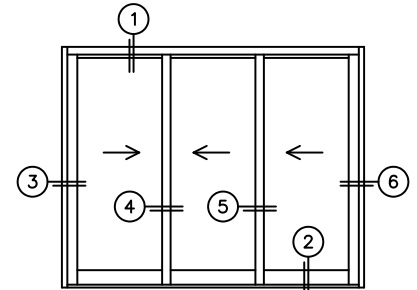

FLEETWOOD
WINDOWS & DOORS
FleetwoodUSA.com

NORWOOD 3070EX M/S
XXX CUSTOM CONFIGURATION
NO SCREENS

ORDER NO.:

ITEM NO.:

REQUIRED DEALER INFO.

A(NET FRAME WIDTH)

B(NET FRAME HEIGHT)

SILL PAN HEIGHT (INTERIOR LEG)
(3/4", 1-1/16", 1-7/16" OR 1-7/8")

(USE RULER TO SCALE DIMENSIONS IN INCHES)

SCALE: 1/4

NOTES:

XXX DOOR SHOWN

③ LOCK JAMB

④ INTERLOCKERS

⑤ INTERLOCKERS

⑥ LOCK JAMB