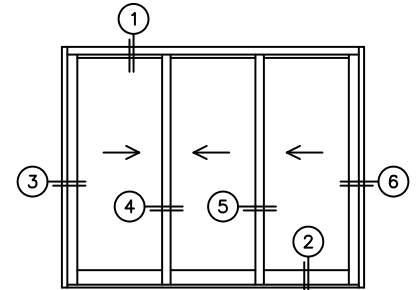

FLEETWOOD
WINDOWS & DOORS
FleetwoodUSA.com

NORWOOD 3070EX M/S
XXX CUSTOM CONFIGURATION
NO SCREENS

ORDER NO.:

ITEM NO.:

REQUIRED DEALER INFO.

A(NET FRAME WIDTH)

B(NET FRAME HEIGHT)

SILL PAN HEIGHT (INTERIOR LEG)
(3/4", 1-1/16", 1-7/16" OR 1-7/8")

(USE RULER TO SCALE DIMENSIONS IN INCHES)

SCALE: 1/4

NOTES:

XXX DOOR SHOWN

3 LOCK JAMB

4 INTERLOCKERS

5 INTERLOCKERS

6 LOCK JAMB