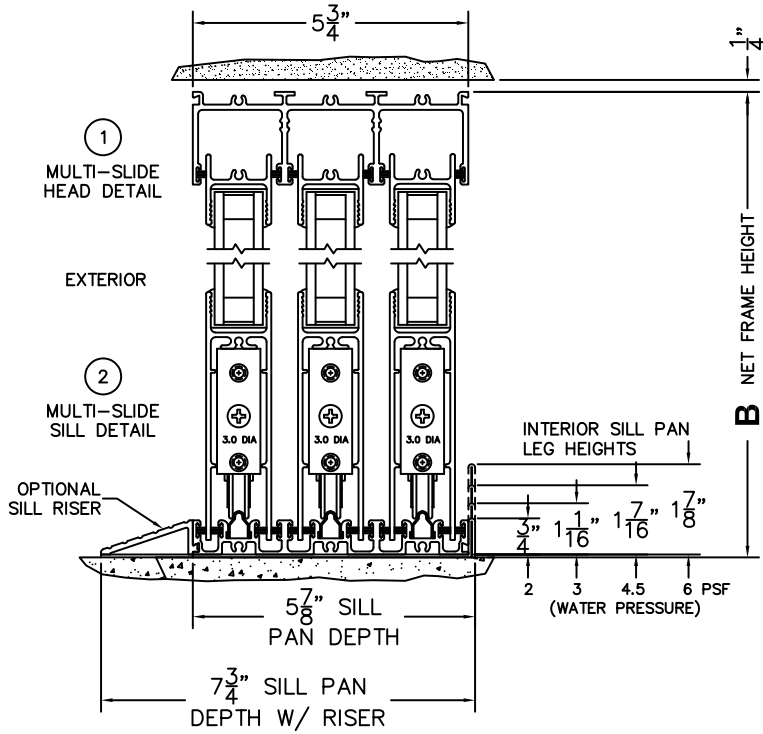

FLEETWOOD
WINDOWS & DOORS
FleetwoodUSA.com

NORWOOD 3070EX M/S
XXX CUSTOM CONFIGURATION
NO SCREENS

ORDER NO.:

ITEM NO.:

REQUIRED DEALER INFO.

A(NET FRAME WIDTH)

B(NET FRAME HEIGHT)

SILL PAN HEIGHT (INTERIOR LEG)
(3/4", 1-1/16", 1-7/16" OR 1-7/8")

(USE RULER TO SCALE DIMENSIONS IN INCHES)

SCALE: 1/4

NOTES:

XXX DOOR SHOWN

3 LOCK JAMB

4 INTERLOCKERS

5 INTERLOCKERS

6 LOCK JAMB