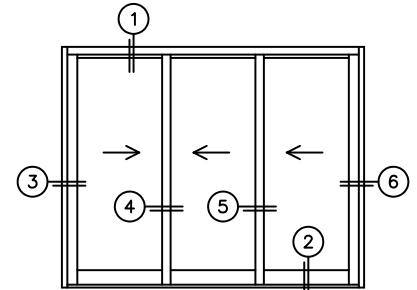

FLEETWOOD
WINDOWS & DOORS
FleetwoodUSA.com

NORWOOD 3070EX M/S
XXX CUSTOM CONFIGURATION
NO SCREENS

ORDER NO.:

ITEM NO.:

REQUIRED DEALER INFO.

A(NET FRAME WIDTH)

B(NET FRAME HEIGHT)

SILL PAN HEIGHT (INTERIOR LEG)
(3/4", 1-1/16", 1-7/16" OR 1-7/8")

NOTES:

(USE RULER TO SCALE DIMENSIONS IN INCHES)

SCALE: 1/4

XXX DOOR SHOWN