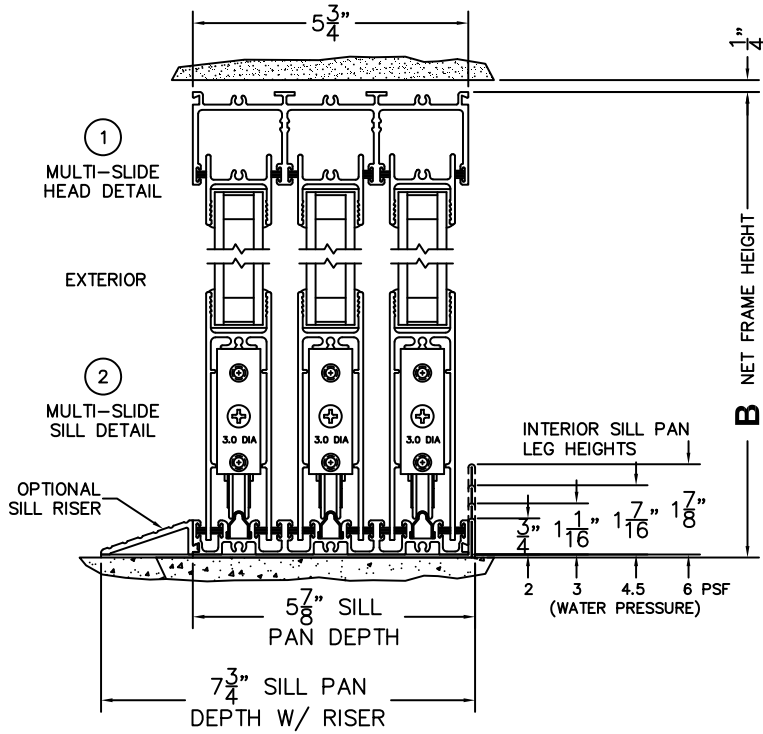

FLEETWOOD
WINDOWS & DOORS
FleetwoodUSA.com

NORWOOD 3070EX M/S
XXX CUSTOM CONFIGURATION
NO SCREENS

ORDER NO.:

ITEM NO.:

REQUIRED DEALER INFO.

A(NET FRAME WIDTH)

B(NET FRAME HEIGHT)

SILL PAN HEIGHT (INTERIOR LEG)
(3/4", 1-1/16", 1-7/16" OR 1-7/8")

NOTES:

(USE RULER TO SCALE DIMENSIONS IN INCHES)

SCALE: 1/4

XXX DOOR SHOWN