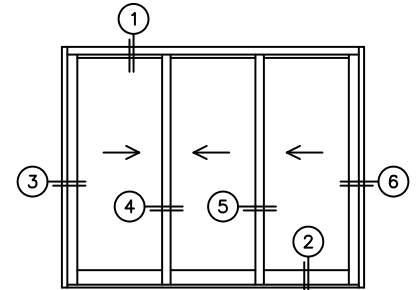

FLEETWOOD
WINDOWS & DOORS
FleetwoodUSA.com

NORWOOD 3070EX M/S
XXX CUSTOM CONFIGURATION
NO SCREENS

ORDER NO.:

ITEM NO.:

REQUIRED DEALER INFO.

A(NET FRAME WIDTH)

B(NET FRAME HEIGHT)

SILL PAN HEIGHT (INTERIOR LEG)
(3/4", 1-1/16", 1-7/16" OR 1-7/8")

(USE RULER TO SCALE DIMENSIONS IN INCHES)

SCALE: 1/4

NOTES:

XXX DOOR SHOWN