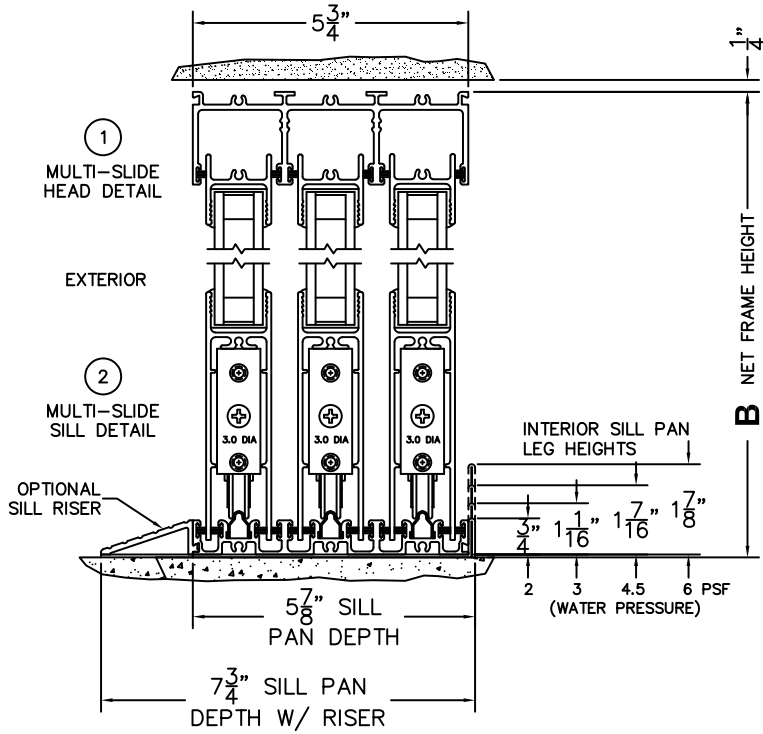

FLEETWOOD
WINDOWS & DOORS
FleetwoodUSA.com

NORWOOD 3070EX M/S
XXX CUSTOM CONFIGURATION
NO SCREENS

ORDER NO.:

ITEM NO.:

REQUIRED DEALER INFO.

A(NET FRAME WIDTH)

B(NET FRAME HEIGHT)

SILL PAN HEIGHT (INTERIOR LEG)
(3/4", 1-1/16", 1-7/16" OR 1-7/8")

(USE RULER TO SCALE DIMENSIONS IN INCHES)

SCALE: 1/4

NOTES:

XXX DOOR SHOWN