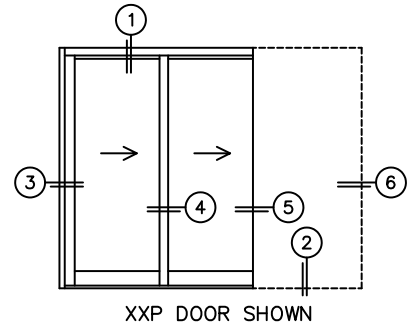

CALCULATED VALUES (FLEETWOOD SUPPLIED)

C(POCKET WIDTH)

D(NET FRAME WIDTH)

NOTES:

(USE RULER TO SCALE DIMENSIONS IN INCHES)

SCALE: 1/4

XXP DOOR SHOWN

*CAUTION: WHEN CONSTRUCTING POCKET NOTE THAT DAYLIGHT WIDTH DOES NOT INCLUDE 1" SET BACK FOR POST INTERLOCKER.