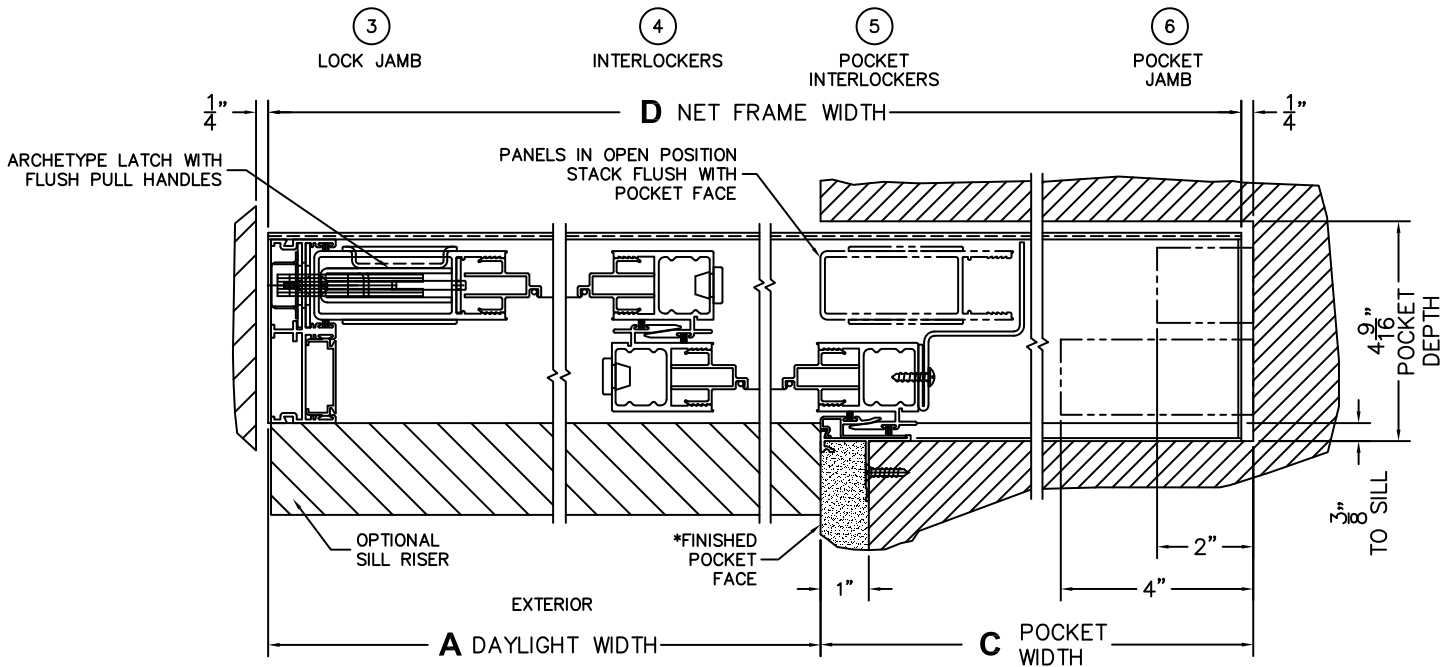

CALCULATED VALUES (FLEETWOOD SUPPLIED)

C(POCKET WIDTH)

D(NET FRAME WIDTH)

NOTES:

(USE RULER TO SCALE DIMENSIONS IN INCHES)

SCALE: 1/4

XXP DOOR SHOWN

*CAUTION: WHEN CONSTRUCTING POCKET NOTE THAT DAYLIGHT WIDTH DOES NOT INCLUDE 1" SET BACK FOR POST INTERLOCKER.