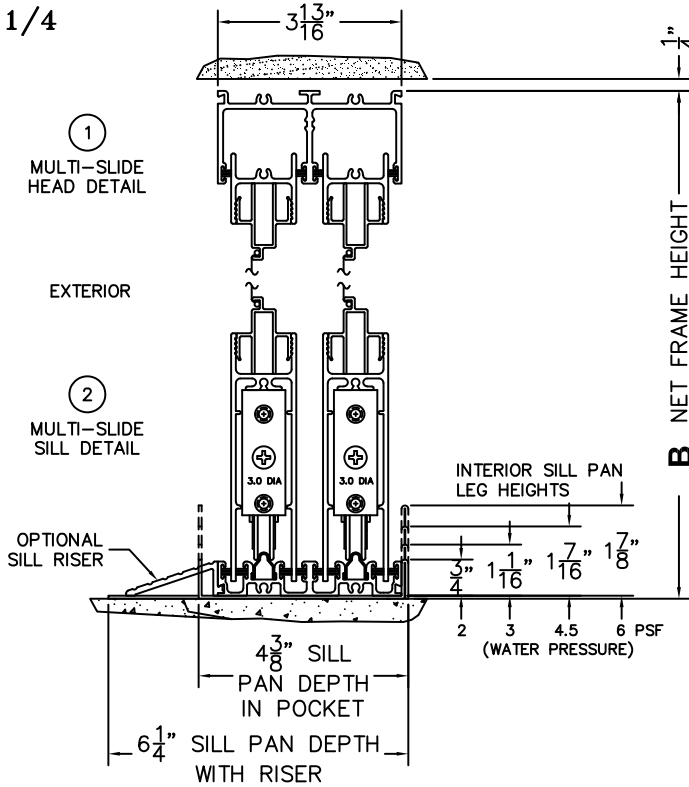

CALCULATED VALUES (FLEETWOOD SUPPLIED)

C(POCKET WIDTH)

D(NET FRAME WIDTH)

NOTES:

(USE RULER TO SCALE DIMENSIONS IN INCHES)

SCALE: 1/4

XXP DOOR SHOWN

*CAUTION: WHEN CONSTRUCTING POCKET NOTE THAT DAYLIGHT WIDTH DOES NOT INCLUDE 1" SET BACK FOR POST INTERLOCKER.