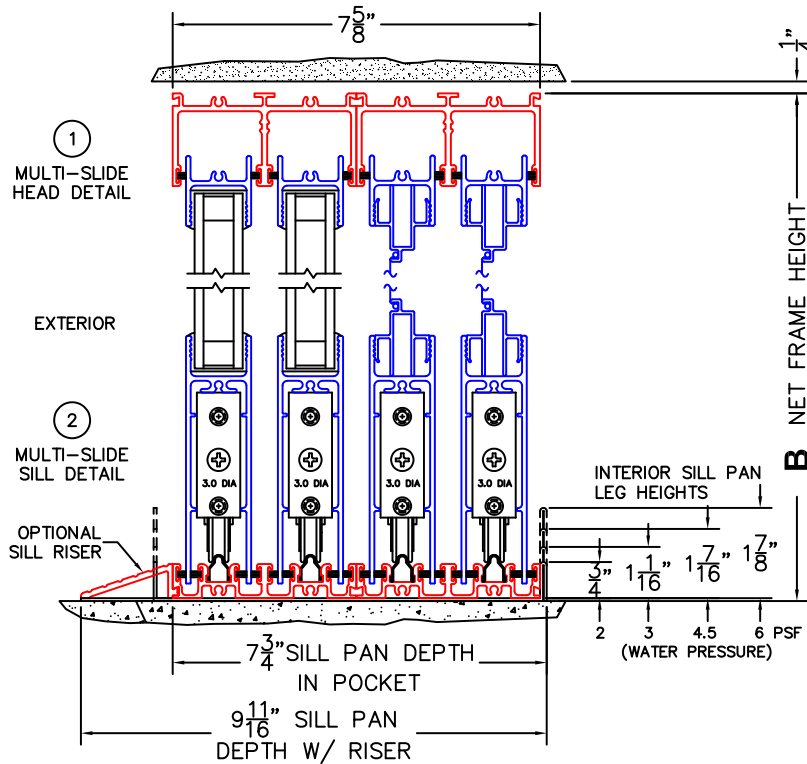

CALCULATED VALUES (FLEETWOOD SUPPLIED)

C(POCKET WIDTH)

D(NET FRAME WIDTH)

NOTES:

(USE RULER TO SCALE DIMENSIONS IN INCHES)

SCALE: 1/4

XXP DOOR SHOWN

(USE RULER TO SCALE DIMENSIONS IN INCHES)

SCALE: 1/4

*CAUTION: WHEN CONSTRUCTING POCKET NOTE THAT DAYLIGHT WIDTH DOES NOT INCLUDE 1" SET BACK FOR POST INTERLOCKER.