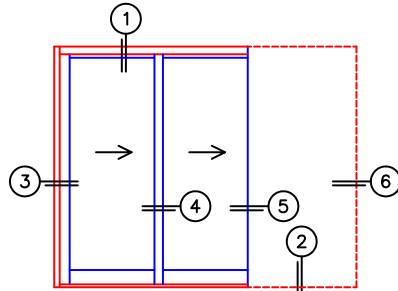

CALCULATED VALUES (FLEETWOOD SUPPLIED)

C(POCKET WIDTH)

D(NET FRAME WIDTH)

NOTES:

(USE RULER TO SCALE DIMENSIONS IN INCHES)

SCALE: 1/4

XXP DOOR SHOWN

(USE RULER TO SCALE DIMENSIONS IN INCHES)

SCALE: 1/4

*CAUTION: WHEN CONSTRUCTING POCKET NOTE THAT DAYLIGHT WIDTH DOES NOT INCLUDE 1" SET BACK FOR POST INTERLOCKER.