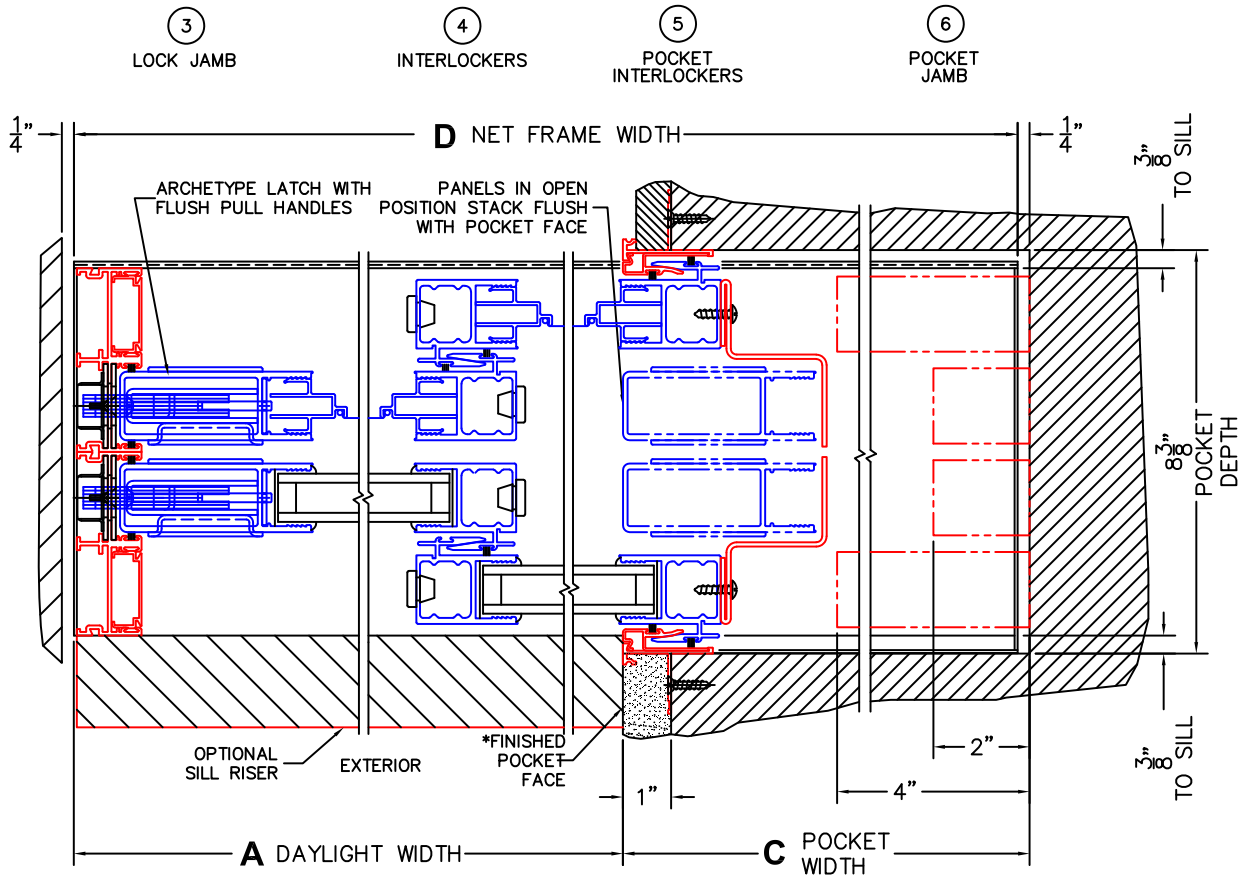

FLEETWOOD
WINDOWS & DOORS
FleetwoodUSA.com

NORWOOD 3070EX M/S
XXP STANDARD CONFIGURATION
WITH SCREENS

ORDER NO.:

ITEM NO.:

REQUIRED DEALER INFO.

A(DAYLIGHT WIDTH)

B(NET FRAME HEIGHT)

SILL PAN HEIGHT (INTERIOR LEG)
(3/4", 1-1/16", 1-7/16" OR 1-7/8")

CALCULATED VALUES (FLEETWOOD SUPPLIED)

C(POCKET WIDTH)

D(NET FRAME WIDTH)

NOTES:

(USE RULER TO SCALE DIMENSIONS IN INCHES)

SCALE: 1/4

XXP DOOR SHOWN

(USE RULER TO SCALE DIMENSIONS IN INCHES)

SCALE: 1/4

*CAUTION: WHEN CONSTRUCTING POCKET NOTE THAT DAYLIGHT WIDTH DOES NOT INCLUDE 1" SET BACK FOR POST INTERLOCKER.