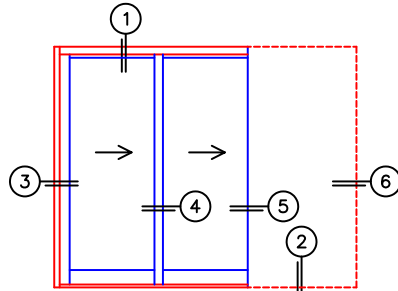

CALCULATED VALUES (FLEETWOOD SUPPLIED)

C(POCKET WIDTH)

D(NET FRAME WIDTH)

NOTES:

(USE RULER TO SCALE DIMENSIONS IN INCHES)

SCALE: 1/4

XXP DOOR SHOWN

FLEETWOOD
WINDOWS & DOORS
FleetwoodUSA.com

NORWOOD 3070EX M/S
XXP CUSTOM CONFIGURATION
WITH SCREENS

ORDER NO.:

ITEM NO.:

(USE RULER TO SCALE DIMENSIONS IN INCHES)

SCALE: 1/4

*CAUTION: WHEN CONSTRUCTING POCKET NOTE THAT DAYLIGHT WIDTH DOES NOT INCLUDE 1" SET BACK FOR POST INTERLOCKER.