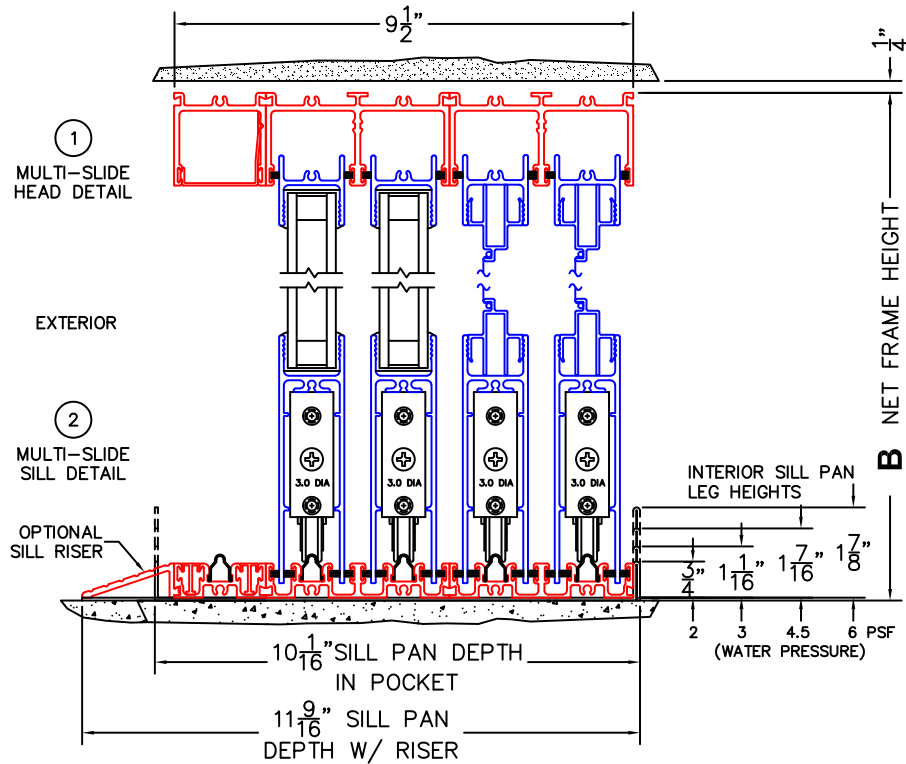

CALCULATED VALUES (FLEETWOOD SUPPLIED)

C(POCKET WIDTH)

D(NET FRAME WIDTH)

NOTES:

(USE RULER TO SCALE DIMENSIONS IN INCHES)

SCALE: 1/4

XXP DOOR SHOWN

FLEETWOOD
WINDOWS & DOORS
FleetwoodUSA.com

NORWOOD 3070EX M/S
XXP CUSTOM CONFIGURATION
WITH SCREENS

ORDER NO.:

ITEM NO.:

(USE RULER TO SCALE DIMENSIONS IN INCHES)

SCALE: 1/4

*CAUTION: WHEN CONSTRUCTING POCKET NOTE THAT DAYLIGHT WIDTH DOES NOT INCLUDE 1" SET BACK FOR POST INTERLOCKER.