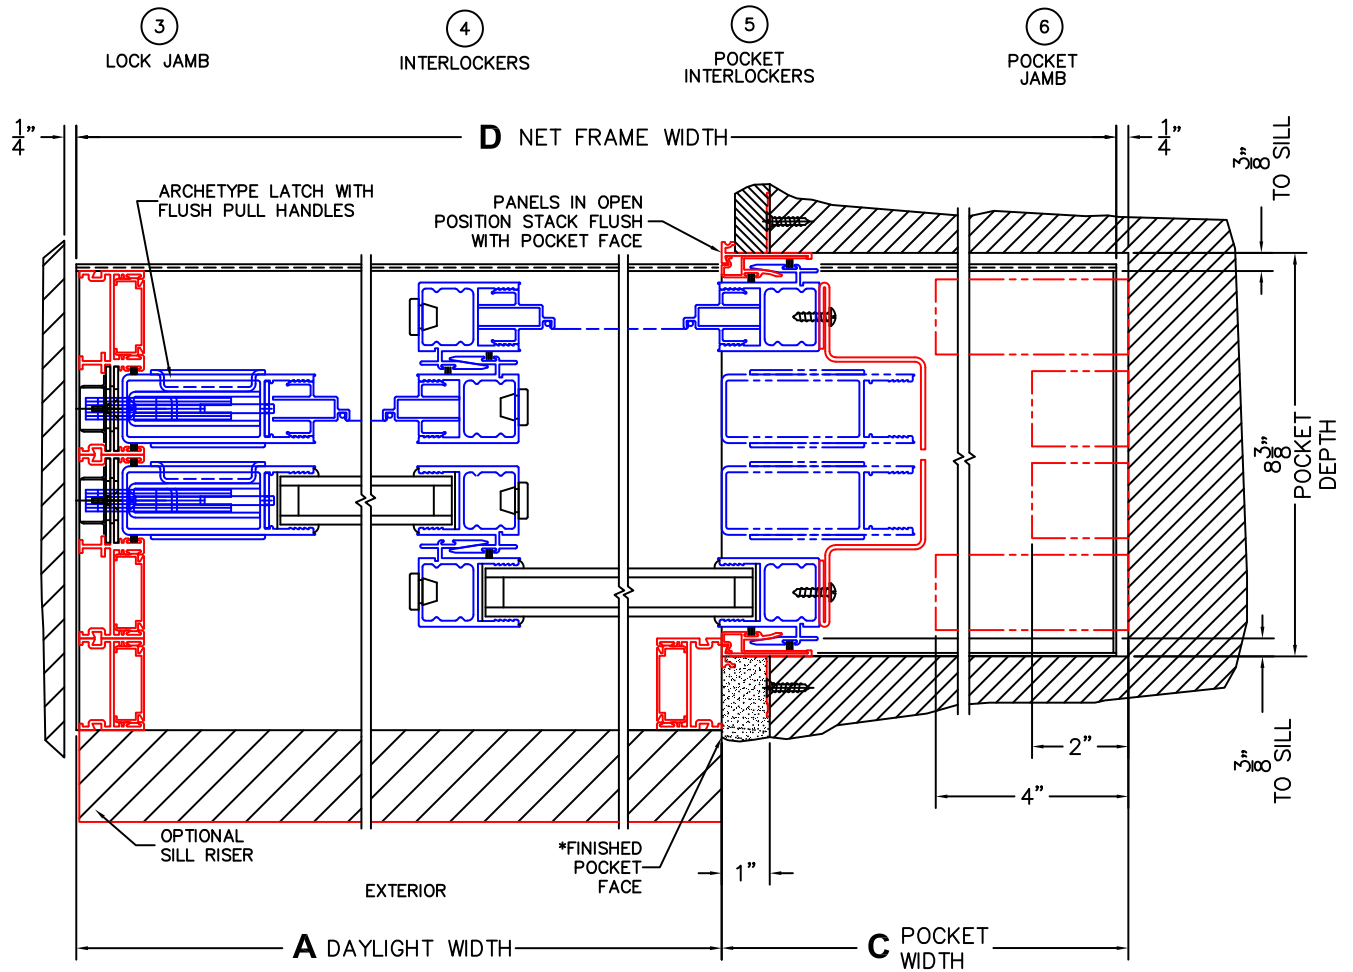

CALCULATED VALUES (FLEETWOOD SUPPLIED)

C(POCKET WIDTH)

D(NET FRAME WIDTH)

NOTES:

(USE RULER TO SCALE DIMENSIONS IN INCHES)

SCALE: 1/4

XXP DOOR SHOWN

FLEETWOOD
WINDOWS & DOORS
FleetwoodUSA.com

NORWOOD 3070EX M/S
XXP CUSTOM CONFIGURATION
WITH SCREENS

ORDER NO.:

ITEM NO.:

(USE RULER TO SCALE DIMENSIONS IN INCHES)

SCALE: 1/4

*CAUTION: WHEN CONSTRUCTING POCKET NOTE THAT DAYLIGHT WIDTH DOES NOT INCLUDE 1" SET BACK FOR POST INTERLOCKER.