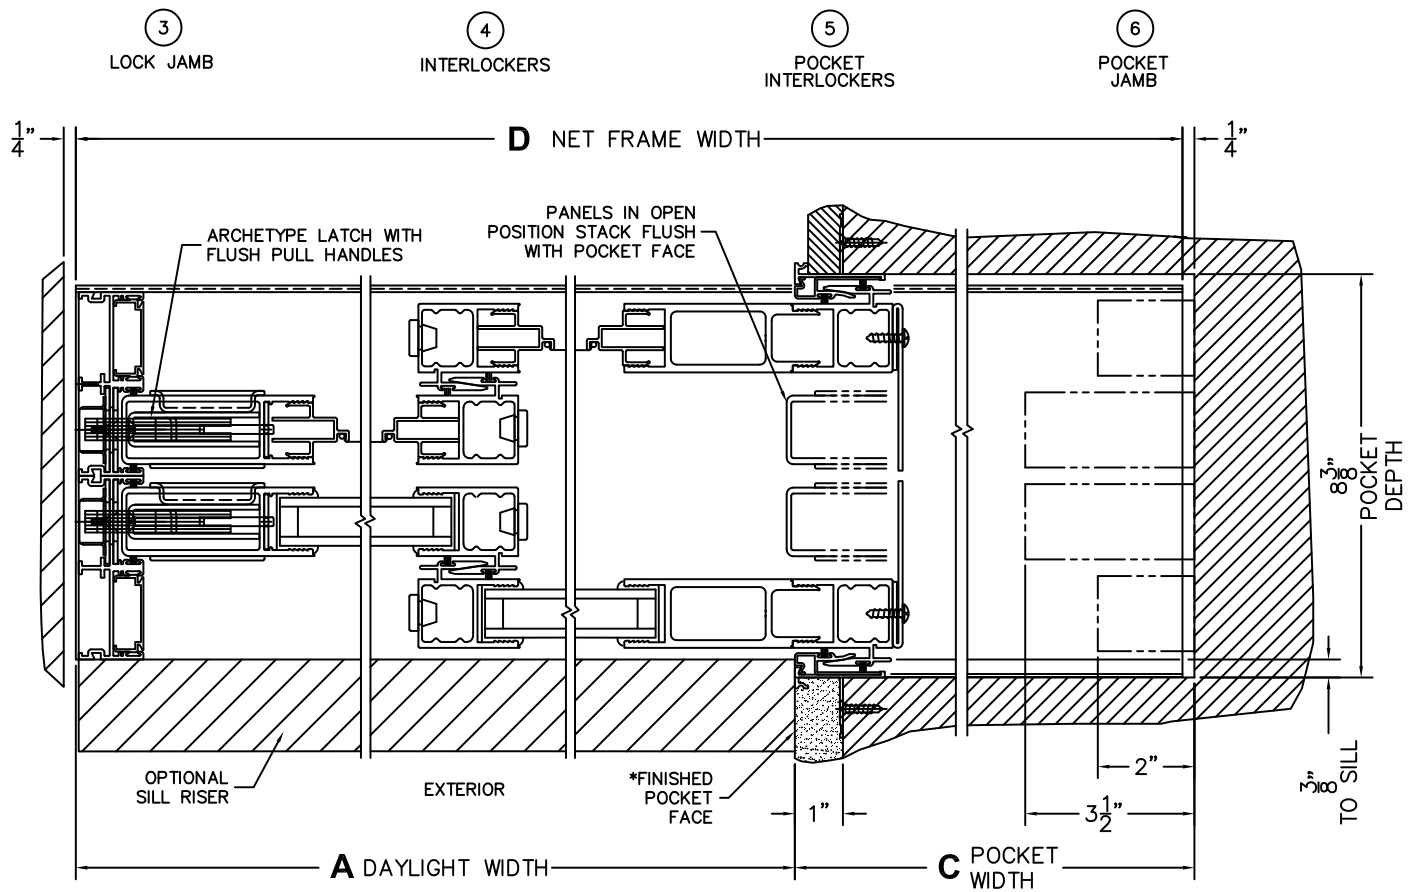

CALCULATED VALUES (FLEETWOOD SUPPLIED)

C(POCKET WIDTH)

D(NET FRAME WIDTH)

NOTES:

(USE RULER TO SCALE DIMENSIONS IN INCHES)

SCALE: 1/4

XXP DOOR SHOWN

FLEETWOOD
WINDOWS & DOORS
FleetwoodUSA.com

NORWOOD 3070EX M/S
XXP CUSTOM CONFIGURATION
WITH SCREENS

ORDER NO.:

ITEM NO.:

(USE RULER TO SCALE DIMENSIONS IN INCHES)

SCALE: 1/4

*CAUTION: WHEN CONSTRUCTING POCKET NOTE THAT DAYLIGHT WIDTH DOES NOT INCLUDE 1" SET BACK FOR POST INTERLOCKER.