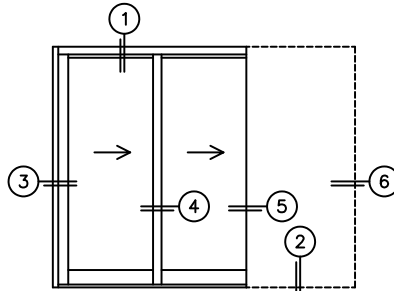

CALCULATED VALUES (FLEETWOOD SUPPLIED)

C(POCKET WIDTH)

D(NET FRAME WIDTH)

NOTES:

(USE RULER TO SCALE DIMENSIONS IN INCHES)

SCALE: 1/4

XXP DOOR SHOWN

FLEETWOOD
WINDOWS & DOORS
FleetwoodUSA.com

NORWOOD 3070EX M/S
XXP CUSTOM CONFIGURATION
WITH SCREENS

ORDER NO.:

ITEM NO.:

(USE RULER TO SCALE DIMENSIONS IN INCHES)

SCALE: 1/4

*CAUTION: WHEN CONSTRUCTING POCKET NOTE THAT DAYLIGHT WIDTH DOES NOT INCLUDE 1" SET BACK FOR POST INTERLOCKER.