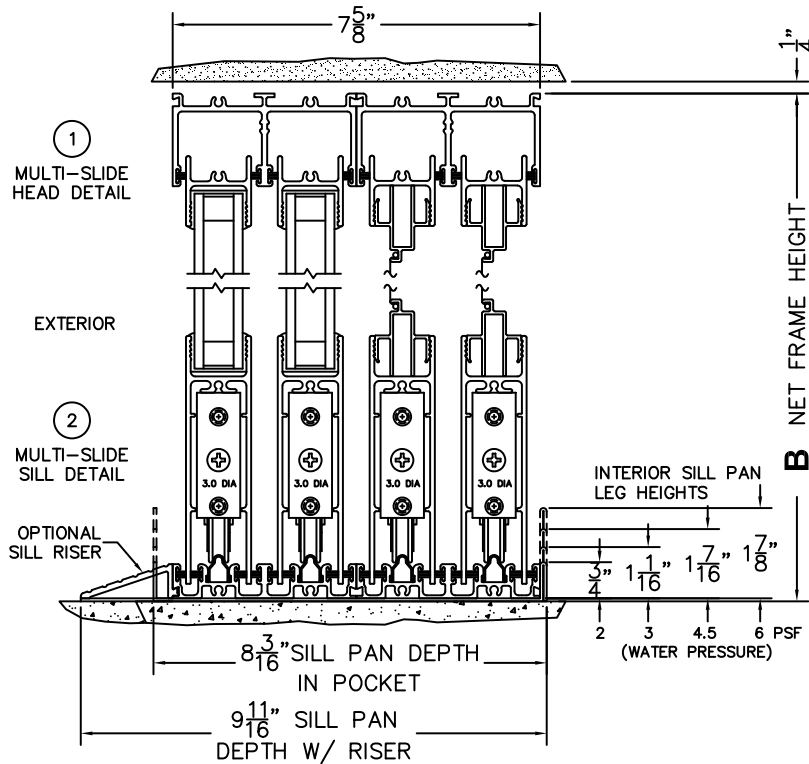

CALCULATED VALUES (FLEETWOOD SUPPLIED)

C(POCKET WIDTH)

D(NET FRAME WIDTH)

NOTES:

(USE RULER TO SCALE DIMENSIONS IN INCHES)

SCALE: 1/4

XXP DOOR SHOWN

FLEETWOOD
WINDOWS & DOORS
FleetwoodUSA.com

NORWOOD 3070EX M/S
XXP CUSTOM CONFIGURATION
WITH SCREENS

ORDER NO.:

ITEM NO.:

(USE RULER TO SCALE DIMENSIONS IN INCHES)

SCALE: 1/4

*CAUTION: WHEN CONSTRUCTING POCKET NOTE THAT DAYLIGHT WIDTH DOES NOT INCLUDE 1" SET BACK FOR POST INTERLOCKER.