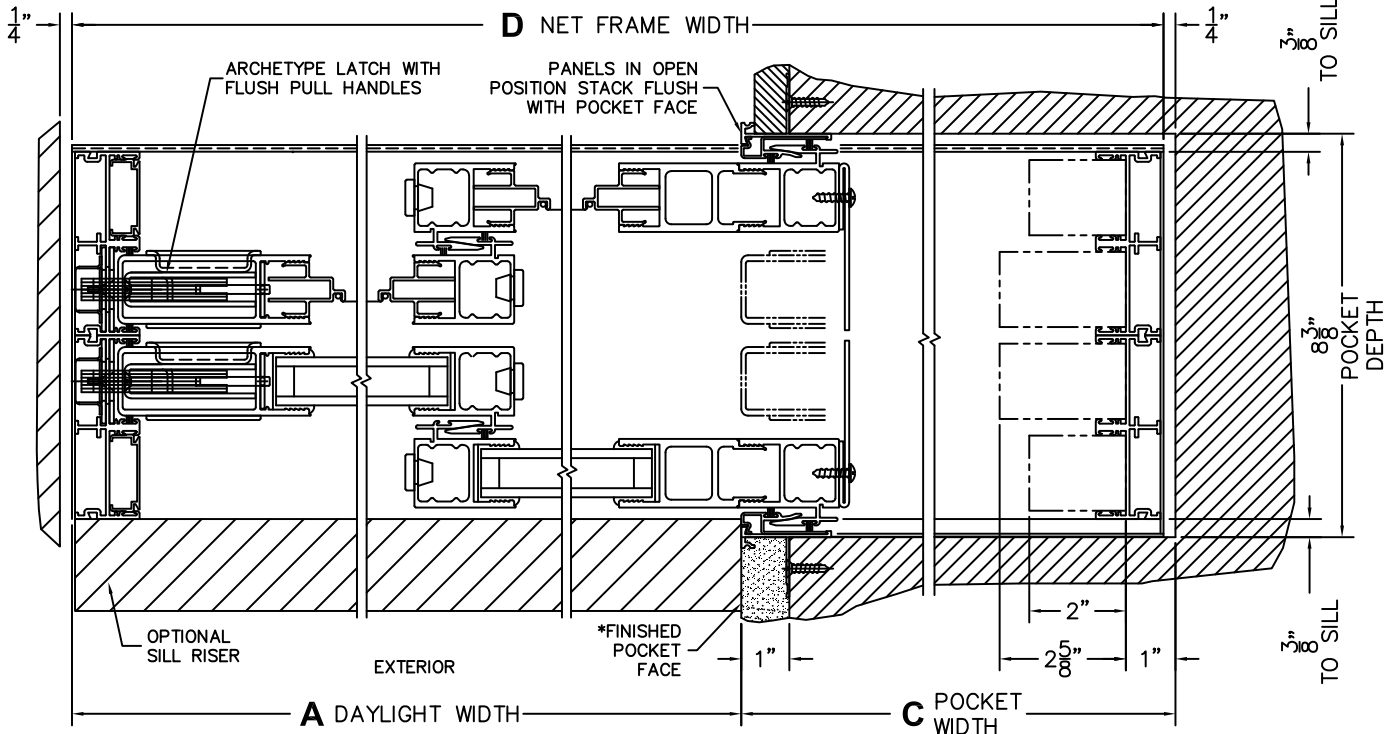

CALCULATED VALUES (FLEETWOOD SUPPLIED)

C(POCKET WIDTH)

D(NET FRAME WIDTH)

NOTES:

(USE RULER TO SCALE DIMENSIONS IN INCHES)

SCALE: 1/4

XXP DOOR SHOWN

*CAUTION: WHEN CONSTRUCTING POCKET NOTE THAT DAYLIGHT WIDTH DOES NOT INCLUDE 1" SET BACK FOR POST INTERLOCKER.