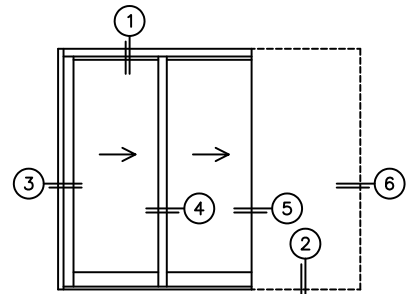

CALCULATED VALUES (FLEETWOOD SUPPLIED)

C(POCKET WIDTH)

D(NET FRAME WIDTH)

NOTES:

(USE RULER TO SCALE DIMENSIONS IN INCHES)

SCALE: 1/4

XXP DOOR SHOWN

*CAUTION: WHEN CONSTRUCTING POCKET NOTE THAT DAYLIGHT WIDTH DOES NOT INCLUDE 1" SET BACK FOR POST INTERLOCKER.