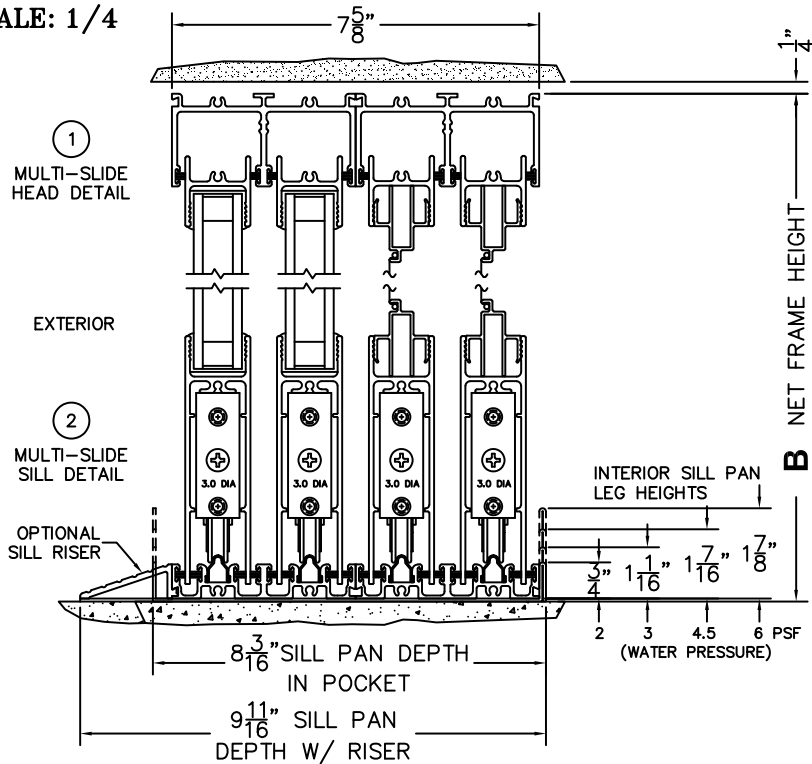

CALCULATED VALUES (FLEETWOOD SUPPLIED)

C(POCKET WIDTH)

D(NET FRAME WIDTH)

NOTES:

(USE RULER TO SCALE DIMENSIONS IN INCHES)

SCALE: 1/4

XXP DOOR SHOWN

*CAUTION: WHEN CONSTRUCTING POCKET NOTE THAT DAYLIGHT WIDTH DOES NOT INCLUDE 1" SET BACK FOR POST INTERLOCKER.