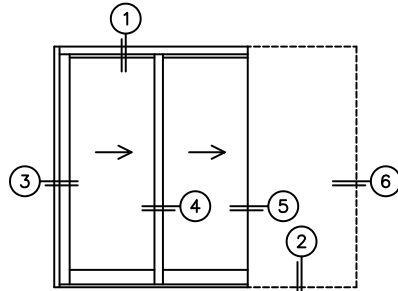

CALCULATED VALUES (FLEETWOOD SUPPLIED)

C(POCKET WIDTH)

D(NET FRAME WIDTH)

NOTES:

(USE RULER TO SCALE DIMENSIONS IN INCHES)

SCALE: 1/4

XXP DOOR SHOWN

FLEETWOOD
WINDOWS & DOORS
FleetwoodUSA.com

NORWOOD 3070EX M/S
XXP CUSTOM CONFIGURATION
WITH SCREENS

ORDER NO.:

ITEM NO.:

(USE RULER TO SCALE DIMENSIONS IN INCHES)

SCALE: 1/4"

*CAUTION: WHEN CONSTRUCTING POCKET NOTE THAT DAYLIGHT WIDTH DOES NOT INCLUDE 1" SET BACK FOR POST INTERLOCKER.