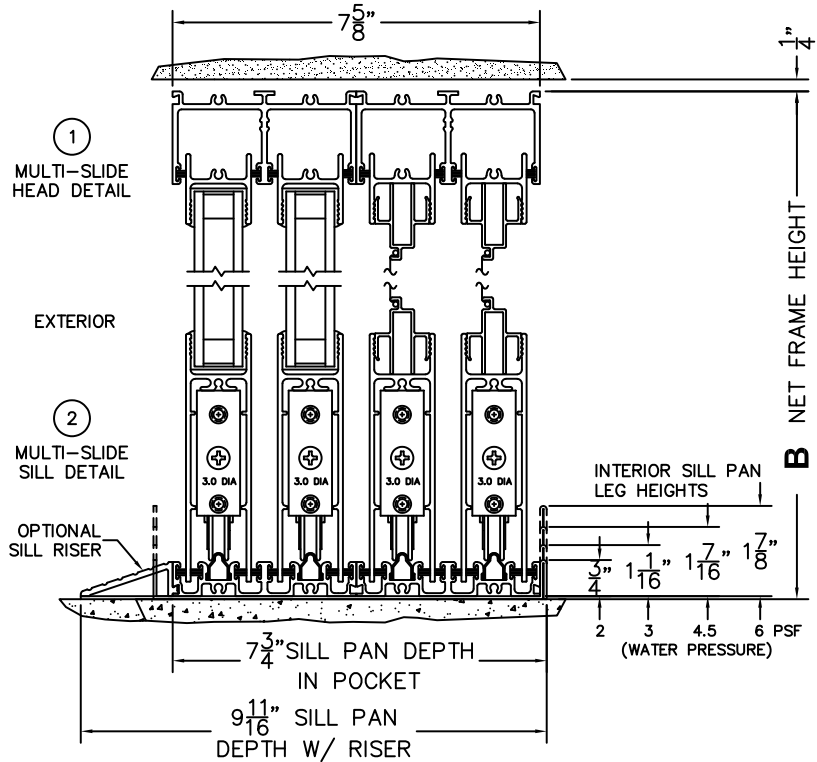

CALCULATED VALUES (FLEETWOOD SUPPLIED)

C(POCKET WIDTH)

D(NET FRAME WIDTH)

NOTES:

(USE RULER TO SCALE DIMENSIONS IN INCHES)

SCALE: 1/4

XXP DOOR SHOWN

FLEETWOOD
WINDOWS & DOORS
FleetwoodUSA.com

NORWOOD 3070EX M/S
XXP CUSTOM CONFIGURATION
WITH SCREENS

ORDER NO.:

ITEM NO.:

(USE RULER TO SCALE DIMENSIONS IN INCHES)

SCALE: 1/4"

*CAUTION: WHEN CONSTRUCTING POCKET NOTE THAT DAYLIGHT WIDTH DOES NOT INCLUDE 1" SET BACK FOR POST INTERLOCKER.