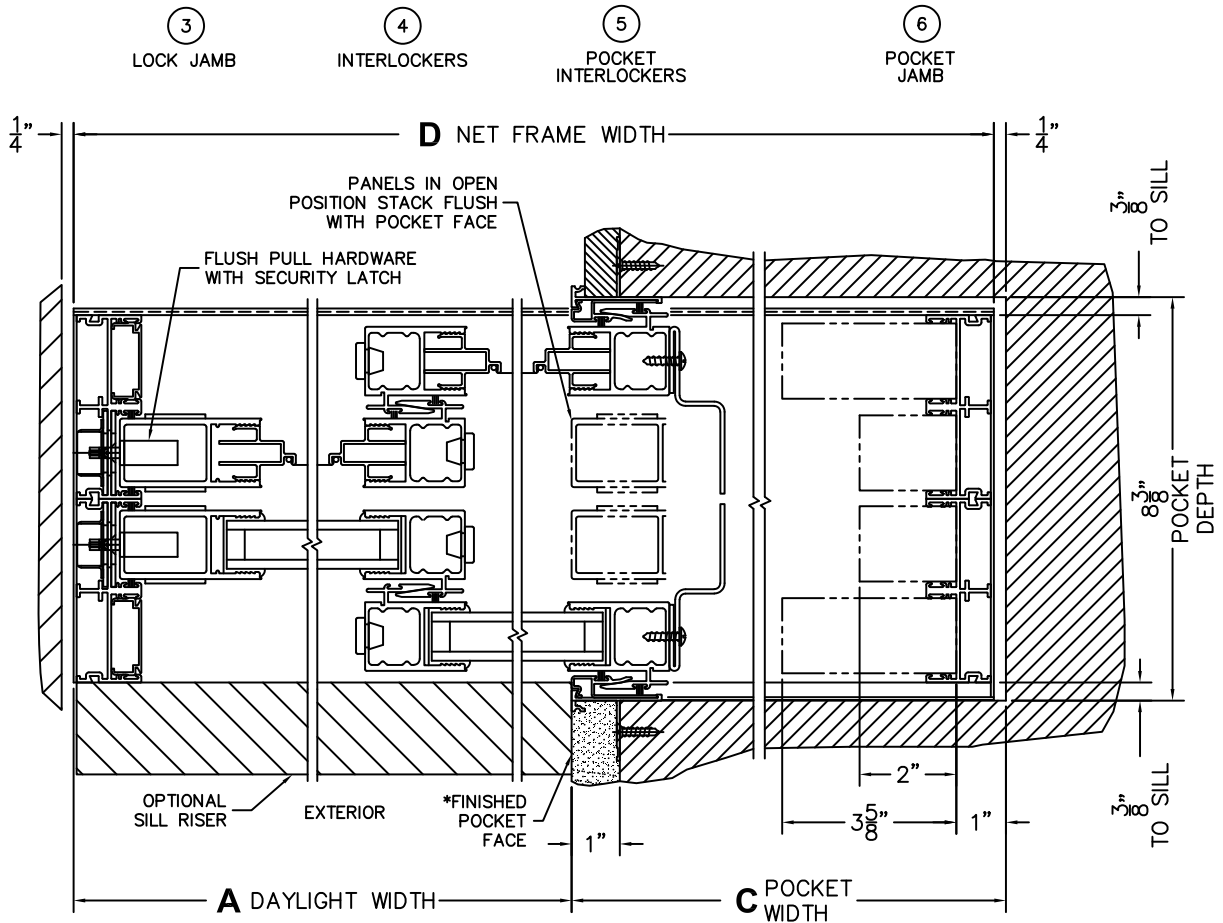

CALCULATED VALUES (FLEETWOOD SUPPLIED)

C(POCKET WIDTH)

D(NET FRAME WIDTH)

NOTES:

(USE RULER TO SCALE DIMENSIONS IN INCHES)

SCALE: 1/4

XXP DOOR SHOWN

FLEETWOOD
WINDOWS & DOORS
FleetwoodUSA.com

NORWOOD 3070EX M/S
XXP CUSTOM CONFIGURATION
WITH SCREENS

ORDER NO.:

ITEM NO.:

(USE RULER TO SCALE DIMENSIONS IN INCHES)

SCALE: 1/4"

*CAUTION: WHEN CONSTRUCTING POCKET NOTE THAT DAYLIGHT WIDTH DOES NOT INCLUDE 1" SET BACK FOR POST INTERLOCKER.