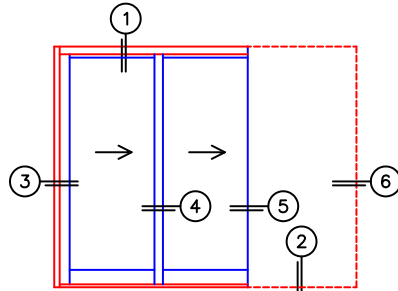

CALCULATED VALUES (FLEETWOOD SUPPLIED)

C(POCKET WIDTH)

D(NET FRAME WIDTH)

NOTES:

(USE RULER TO SCALE DIMENSIONS IN INCHES)

SCALE: 1/4

XXP DOOR SHOWN

FLEETWOOD
WINDOWS & DOORS
FleetwoodUSA.com

NORWOOD 3070EX M/S
XXP STANDARD CONFIGURATION
WITH SCREENS

ORDER NO.:

ITEM NO.:

(USE RULER TO SCALE DIMENSIONS IN INCHES)

SCALE: 1/4

*CAUTION: WHEN CONSTRUCTING POCKET NOTE THAT DAYLIGHT WIDTH DOES NOT INCLUDE 1" SET BACK FOR POST INTERLOCKER.