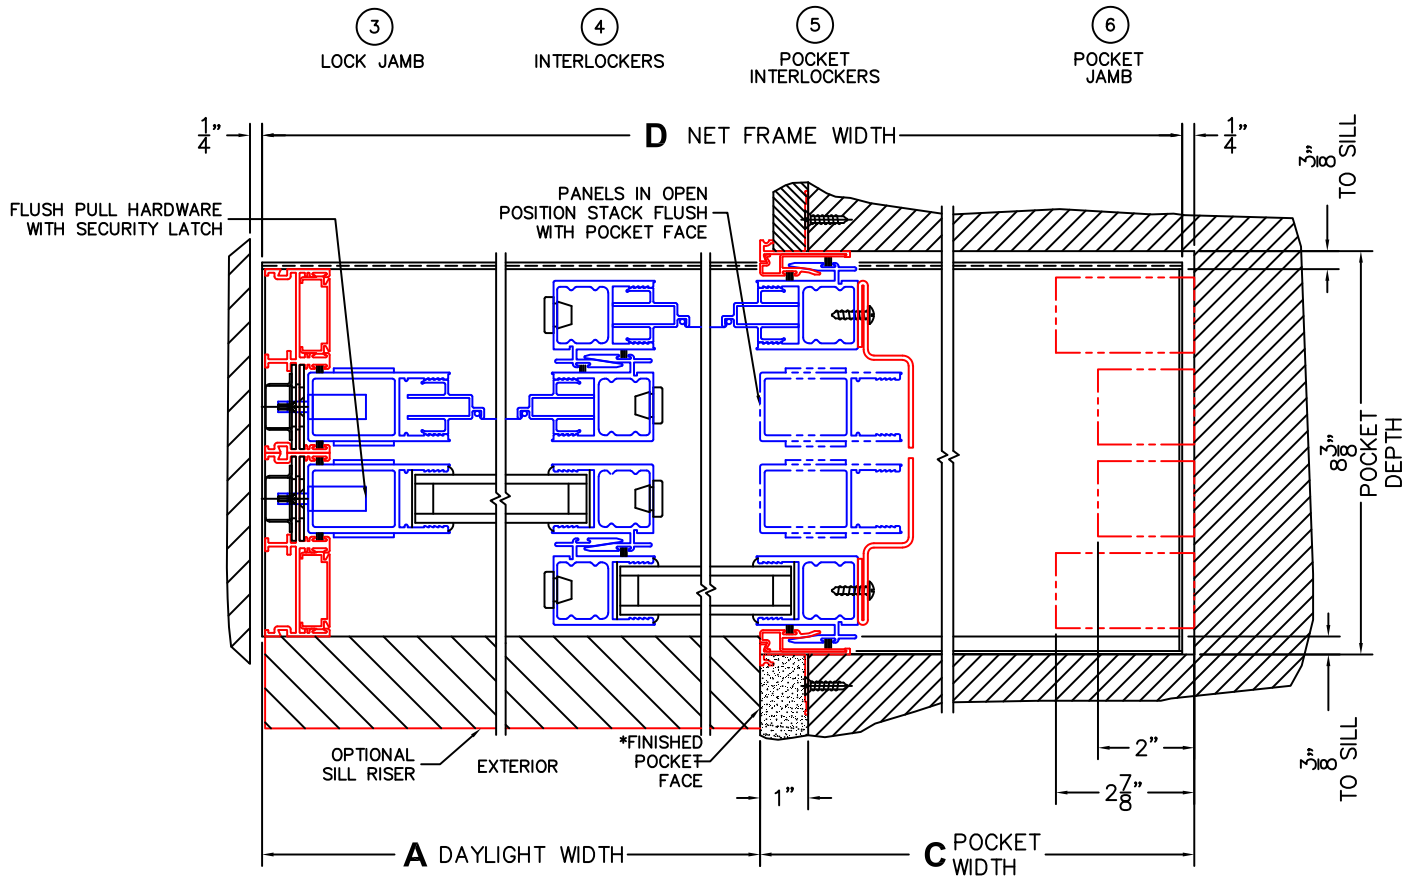

FLEETWOOD
WINDOWS & DOORS
FleetwoodUSA.com

NORWOOD 3070EX M/S
XXP STANDARD CONFIGURATION
WITH SCREENS

ORDER NO.:

ITEM NO.:

REQUIRED DEALER INFO.

A(DAYLIGHT WIDTH)

B(NET FRAME HEIGHT)

SILL PAN HEIGHT (INTERIOR LEG)
(3/4", 1-1/16", 1-7/16" OR 1-7/8")

CALCULATED VALUES (FLEETWOOD SUPPLIED)

C(POCKET WIDTH)

D(NET FRAME WIDTH)

NOTES:

(USE RULER TO SCALE DIMENSIONS IN INCHES)

SCALE: 1/4

XXP DOOR SHOWN

FLEETWOOD
WINDOWS & DOORS
FleetwoodUSA.com

NORWOOD 3070EX M/S
XXP STANDARD CONFIGURATION
WITH SCREENS

ORDER NO.:

ITEM NO.:

(USE RULER TO SCALE DIMENSIONS IN INCHES)

SCALE: 1/4

*CAUTION: WHEN CONSTRUCTING POCKET NOTE THAT DAYLIGHT WIDTH DOES NOT INCLUDE 1" SET BACK FOR POST INTERLOCKER.