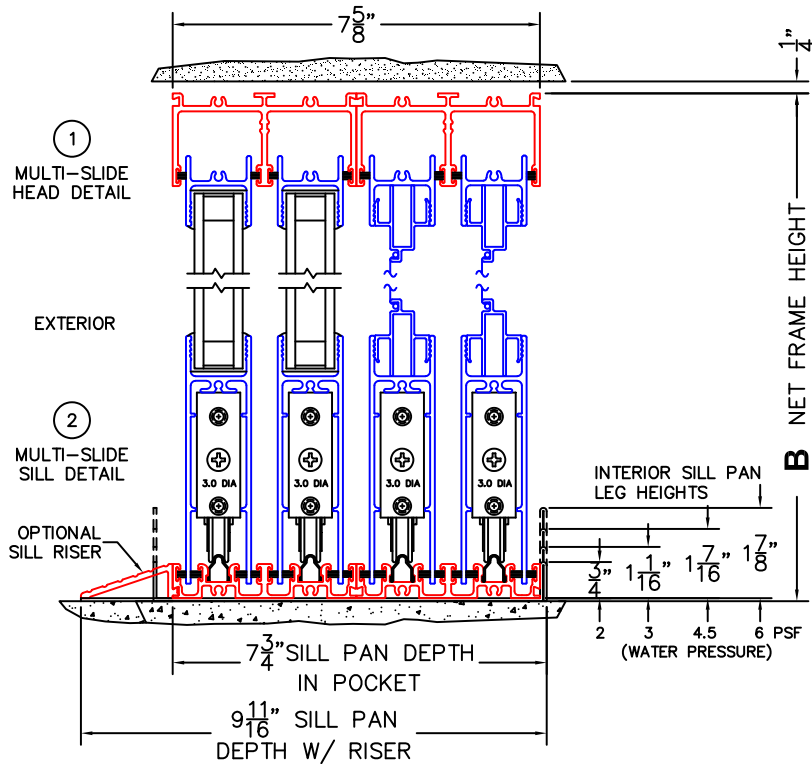

CALCULATED VALUES (FLEETWOOD SUPPLIED)

C(POCKET WIDTH)

D(NET FRAME WIDTH)

NOTES:

(USE RULER TO SCALE DIMENSIONS IN INCHES)

SCALE: 1/4

XXP DOOR SHOWN

FLEETWOOD
WINDOWS & DOORS
FleetwoodUSA.com

NORWOOD 3070EX M/S
XXP STANDARD CONFIGURATION
WITH SCREENS

ORDER NO.:

ITEM NO.:

(USE RULER TO SCALE DIMENSIONS IN INCHES)

SCALE: 1/4

*CAUTION: WHEN CONSTRUCTING POCKET NOTE THAT DAYLIGHT WIDTH DOES NOT INCLUDE 1" SET BACK FOR POST INTERLOCKER.