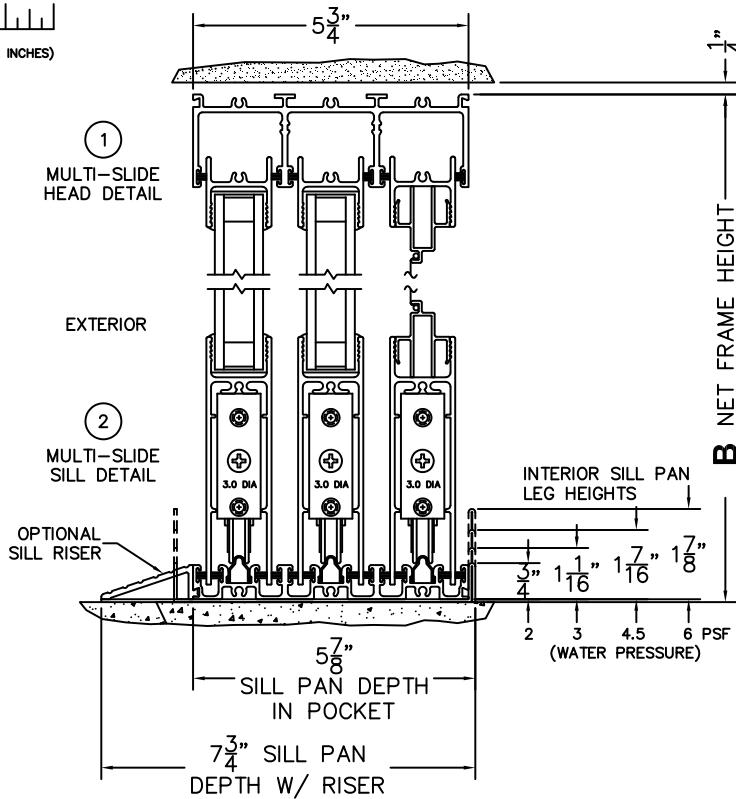

CALCULATED VALUES (FLEETWOOD SUPPLIED)

C(POCKET WIDTH)

D(NET FRAME WIDTH)

NOTES:

(USE RULER TO SCALE DIMENSIONS IN INCHES)

SCALE: 1/4

*CAUTION: WHEN CONSTRUCTING POCKET NOTE THAT DAYLIGHT WIDTH DOES NOT INCLUDE 1" SET BACK FOR POST INTERLOCKER.