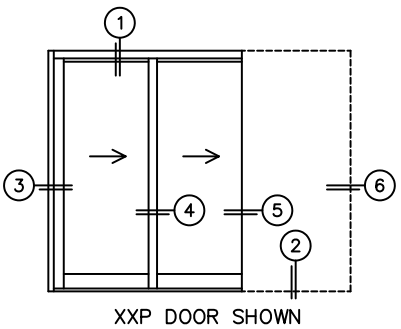

FLEETWOOD
WINDOWS & DOORS
FleetwoodUSA.com

NORWOOD 3070EX M/S
XXP STANDARD CONFIG.
WITH SCREENS

ORDER NO.:

ITEM NO.:

REQUIRED DEALER INFO.

A(DAYLIGHT WIDTH)

B(NET FRAME HEIGHT)

SILL PAN HEIGHT (INTERIOR LEG)
(3/4", 1-1/16", 1-7/16" OR 1-7/8")

CALCULATED VALUES (FLEETWOOD SUPPLIED)

C(POCKET WIDTH)

D(NET FRAME WIDTH)

NOTES:

(USE RULER TO SCALE DIMENSIONS IN INCHES)

SCALE: 1/4

*CAUTION: WHEN CONSTRUCTING POCKET NOTE THAT DAYLIGHT WIDTH DOES NOT INCLUDE 1" SET BACK FOR POST INTERLOCKER.