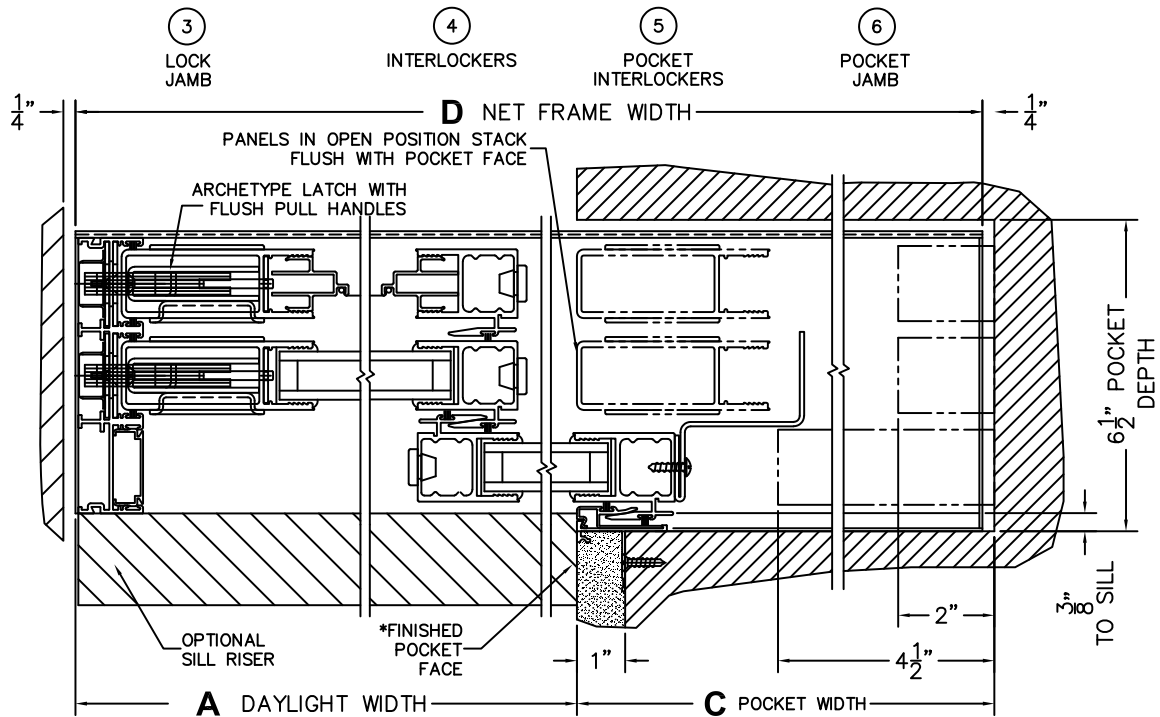

CALCULATED VALUES (FLEETWOOD SUPPLIED)

C(POCKET WIDTH)

D(NET FRAME WIDTH)

NOTES:

(USE RULER TO SCALE DIMENSIONS IN INCHES)

SCALE: 1/4

*CAUTION: WHEN CONSTRUCTING POCKET NOTE THAT DAYLIGHT WIDTH DOES NOT INCLUDE 1" SET BACK FOR POST INTERLOCKER.