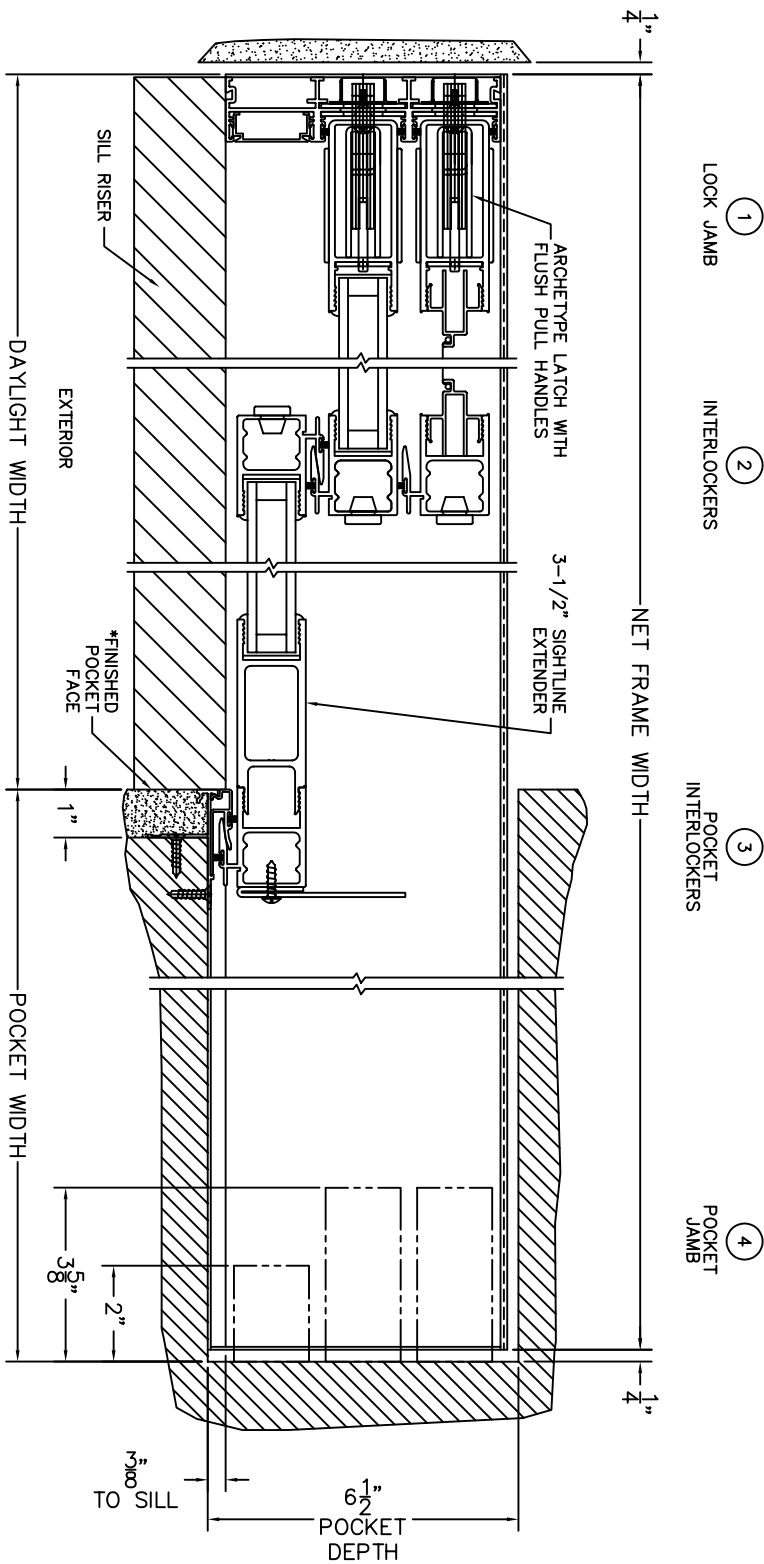

FLEETWOOD
 WINDOWS & DOORS
 FleetwoodUSA.com

NORWOOD 3070EX M/S
 XXP CUSTOM CONFIGURATION
 WITH SCREENS

ORDER NO.:

ITEM NO.:

SCALE: 1/4

*CAUTION: WHEN CONSTRUCTING POCKET, NOTE THAT DAYLIGHT WIDTH DOES NOT INCLUDE 1" SET BACK FOR POST INTERLOCKER.