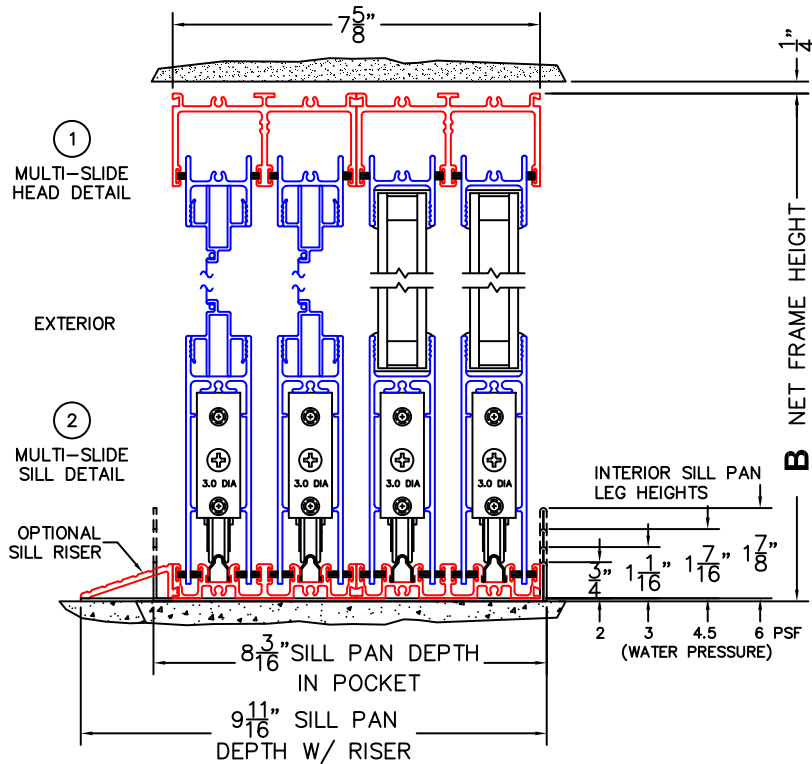

CALCULATED VALUES (FLEETWOOD SUPPLIED)

C(POCKET WIDTH)

D(NET FRAME WIDTH)

NOTES:

(USE RULER TO SCALE DIMENSIONS IN INCHES)

SCALE: 1/4

XXP DOOR SHOWN

(USE RULER TO SCALE DIMENSIONS IN INCHES)

SCALE: 1/4

*CAUTION: WHEN CONSTRUCTING POCKET NOTE THAT DAYLIGHT WIDTH DOES NOT INCLUDE 1" SET BACK FOR POST INTERLOCKER.