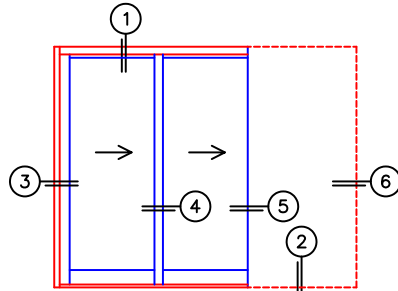

CALCULATED VALUES (FLEETWOOD SUPPLIED)

C(POCKET WIDTH)

D(NET FRAME WIDTH)

NOTES:

(USE RULER TO SCALE DIMENSIONS IN INCHES)

SCALE: 1/4

XXP DOOR SHOWN

(USE RULER TO SCALE DIMENSIONS IN INCHES)

SCALE: 1/4

*CAUTION: WHEN CONSTRUCTING POCKET NOTE THAT DAYLIGHT WIDTH DOES NOT INCLUDE 1" SET BACK FOR POST INTERLOCKER.