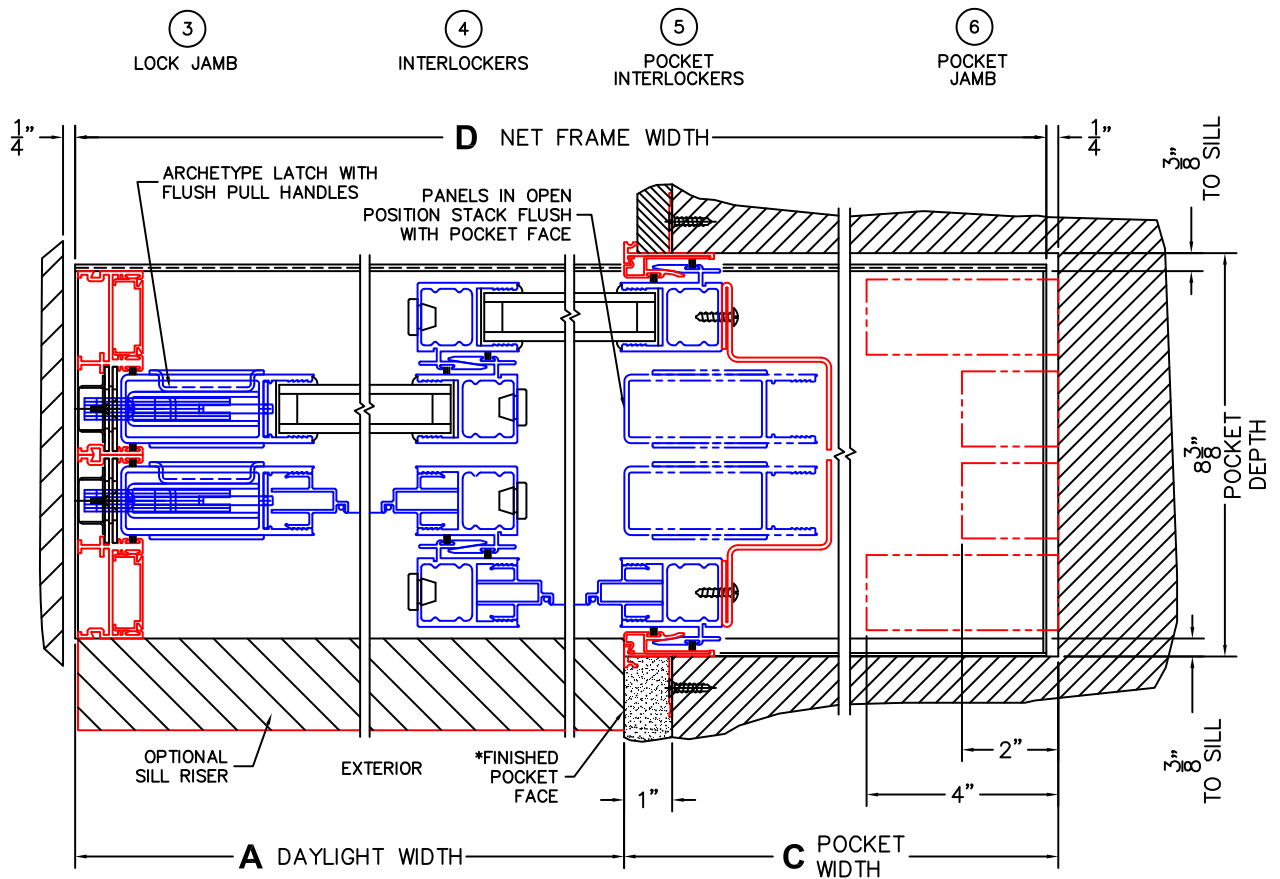

CALCULATED VALUES (FLEETWOOD SUPPLIED)

C(POCKET WIDTH)

D(NET FRAME WIDTH)

NOTES:

(USE RULER TO SCALE DIMENSIONS IN INCHES)

SCALE: 1/4

XXP DOOR SHOWN

(USE RULER TO SCALE DIMENSIONS IN INCHES)

SCALE: 1/4

*CAUTION: WHEN CONSTRUCTING POCKET NOTE THAT DAYLIGHT WIDTH DOES NOT INCLUDE 1" SET BACK FOR POST INTERLOCKER.