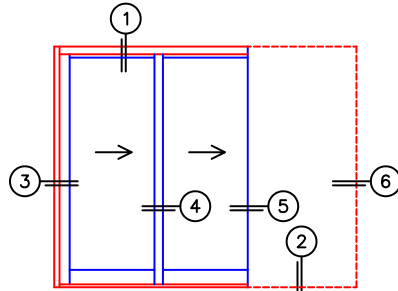

CALCULATED VALUES (FLEETWOOD SUPPLIED)

C(POCKET WIDTH)

D(NET FRAME WIDTH)

NOTES:

(USE RULER TO SCALE DIMENSIONS IN INCHES)

SCALE: 1/4

XXP DOOR SHOWN

FLEETWOOD
WINDOWS & DOORS
FleetwoodUSA.com

NORWOOD 3070EX M/S
XXP CUSTOM CONFIGURATION
WITH SCREENS

ORDER NO.:

ITEM NO.:

(USE RULER TO SCALE DIMENSIONS IN INCHES)

SCALE: 1/4

*CAUTION: WHEN CONSTRUCTING POCKET NOTE THAT DAYLIGHT WIDTH DOES NOT INCLUDE 1" SET BACK FOR POST INTERLOCKER.