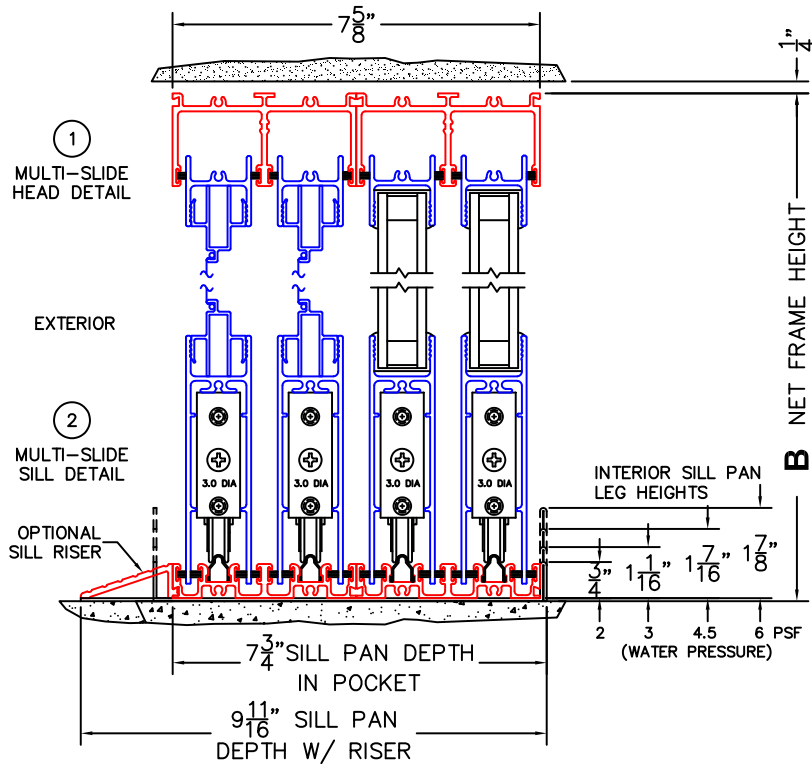

CALCULATED VALUES (FLEETWOOD SUPPLIED)

C(POCKET WIDTH)

D(NET FRAME WIDTH)

NOTES:

(USE RULER TO SCALE DIMENSIONS IN INCHES)

SCALE: 1/4

XXP DOOR SHOWN

FLEETWOOD
WINDOWS & DOORS
FleetwoodUSA.com

NORWOOD 3070EX M/S
XXP CUSTOM CONFIGURATION
WITH SCREENS

ORDER NO.:

ITEM NO.:

(USE RULER TO SCALE DIMENSIONS IN INCHES)

SCALE: 1/4

*CAUTION: WHEN CONSTRUCTING POCKET NOTE THAT DAYLIGHT WIDTH DOES NOT INCLUDE 1" SET BACK FOR POST INTERLOCKER.