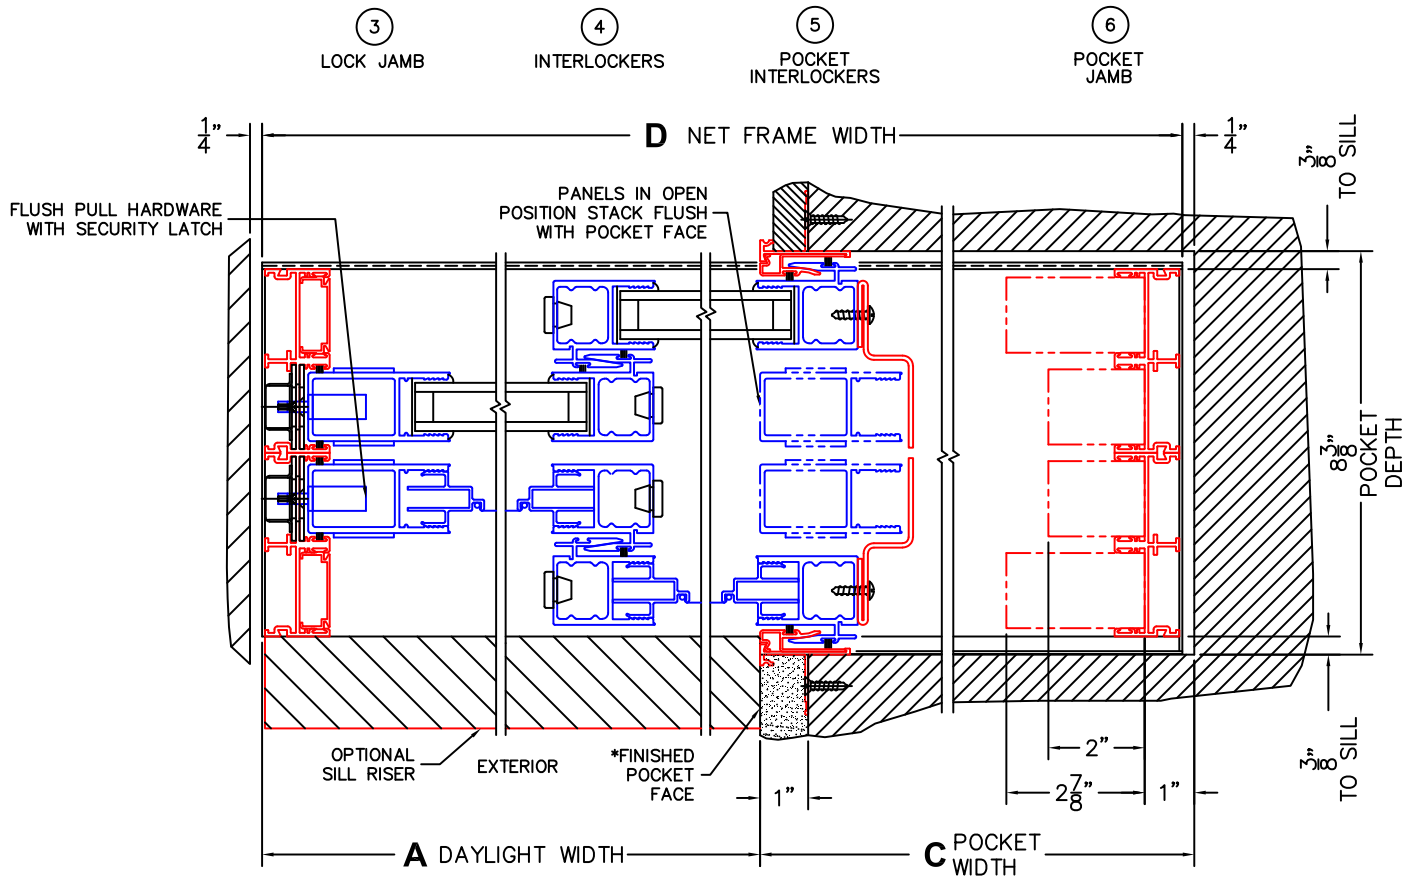

FLEETWOOD
WINDOWS & DOORS
FleetwoodUSA.com

NORWOOD 3070EX M/S
XXP STANDARD CONFIGURATION
WITH SCREENS

ORDER NO.:

ITEM NO.:

REQUIRED DEALER INFO.

A(DAYLIGHT WIDTH)

B(NET FRAME HEIGHT)

SILL PAN HEIGHT (INTERIOR LEG)
(3/4", 1-1/16", 1-7/16" OR 1-7/8")

CALCULATED VALUES (FLEETWOOD SUPPLIED)

C(POCKET WIDTH)

D(NET FRAME WIDTH)

NOTES:

(USE RULER TO SCALE DIMENSIONS IN INCHES)

SCALE: 1/4

XXP DOOR SHOWN

FLEETWOOD
WINDOWS & DOORS
FleetwoodUSA.com

NORWOOD 3070EX M/S
XXP CUSTOM CONFIGURATION
WITH SCREENS

ORDER NO.:

ITEM NO.:

(USE RULER TO SCALE DIMENSIONS IN INCHES)

SCALE: 1/4

*CAUTION: WHEN CONSTRUCTING POCKET NOTE THAT DAYLIGHT WIDTH DOES NOT INCLUDE 1" SET BACK FOR POST INTERLOCKER.