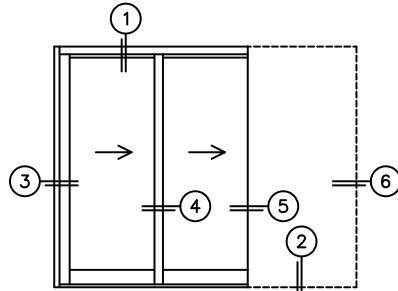

CALCULATED VALUES (FLEETWOOD SUPPLIED)

C(POCKET WIDTH)

D(NET FRAME WIDTH)

NOTES:

(USE RULER TO SCALE DIMENSIONS IN INCHES)

SCALE: 1/4

XXP DOOR SHOWN

FLEETWOOD
WINDOWS & DOORS
FleetwoodUSA.com

NORWOOD 3070EX M/S
XXP CUSTOM CONFIGURATION
WITH SCREENS

ORDER NO.:

ITEM NO.:

(USE RULER TO SCALE DIMENSIONS IN INCHES)

SCALE: 1/4

*CAUTION: WHEN CONSTRUCTING POCKET NOTE THAT DAYLIGHT WIDTH DOES NOT INCLUDE 1" SET BACK FOR POST INTERLOCKER.