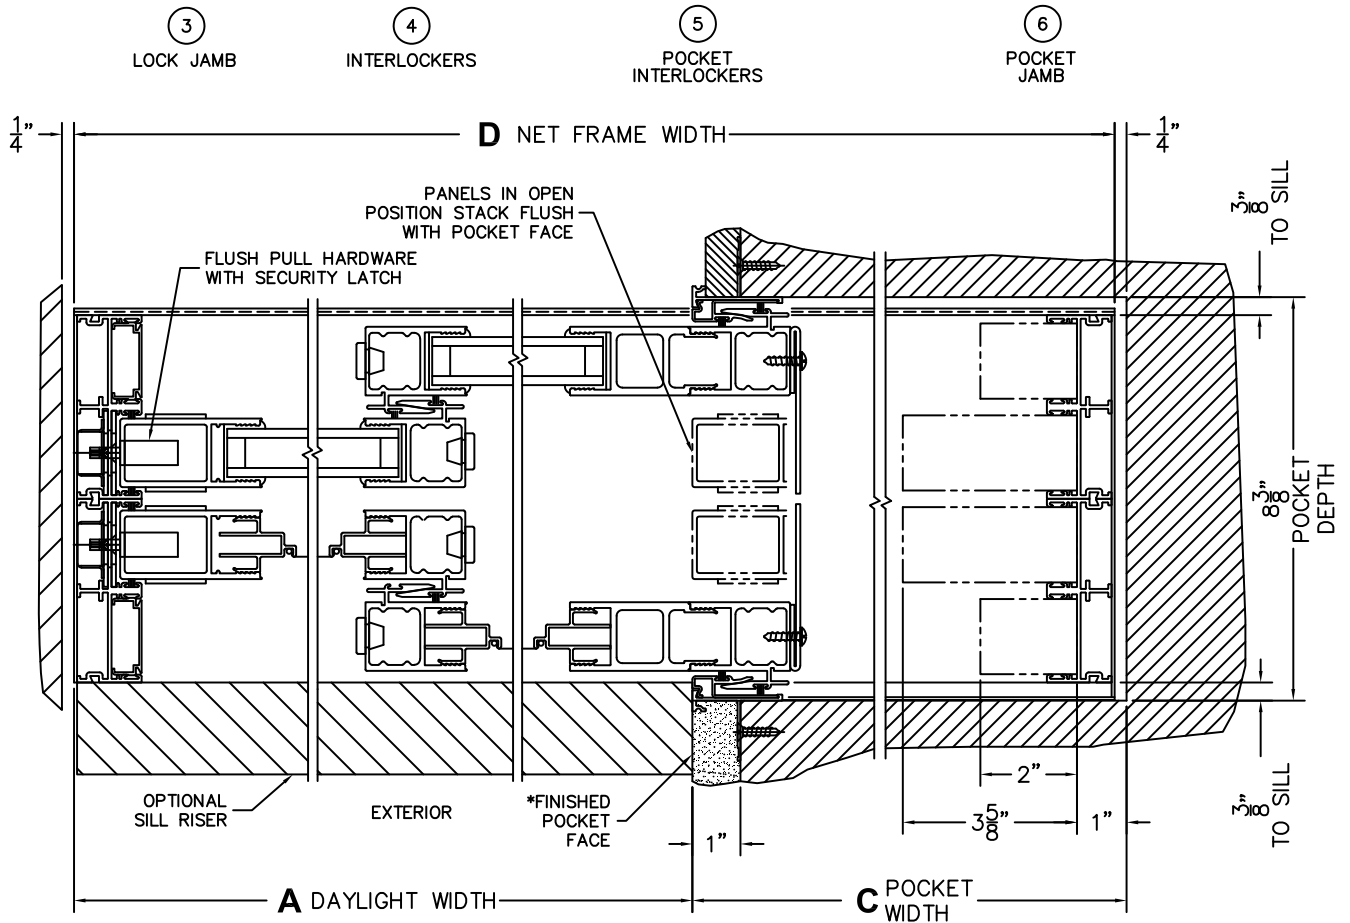

CALCULATED VALUES (FLEETWOOD SUPPLIED)

C(POCKET WIDTH)

D(NET FRAME WIDTH)

NOTES:

(USE RULER TO SCALE DIMENSIONS IN INCHES)

SCALE: 1/4

XXP DOOR SHOWN

FLEETWOOD
WINDOWS & DOORS
FleetwoodUSA.com

NORWOOD 3070EX M/S
XXP CUSTOM CONFIGURATION
WITH SCREENS

ORDER NO.:

ITEM NO.:

(USE RULER TO SCALE DIMENSIONS IN INCHES)

SCALE: 1/4

*CAUTION: WHEN CONSTRUCTING POCKET NOTE THAT DAYLIGHT WIDTH DOES NOT INCLUDE 1" SET BACK FOR POST INTERLOCKER.