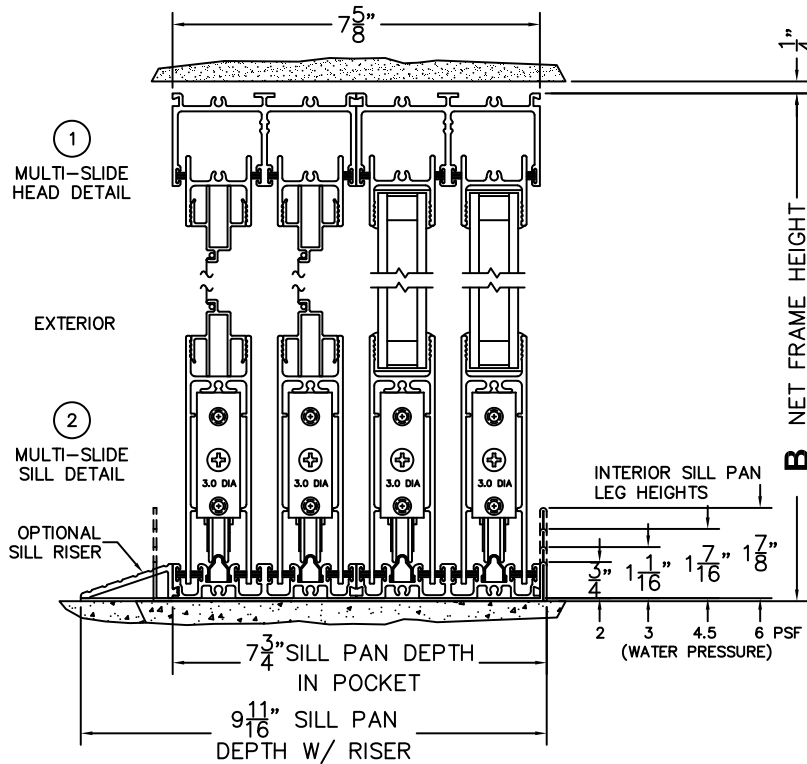

CALCULATED VALUES (FLEETWOOD SUPPLIED)

C(POCKET WIDTH)

D(NET FRAME WIDTH)

NOTES:

(USE RULER TO SCALE DIMENSIONS IN INCHES)

SCALE: 1/4

XXP DOOR SHOWN

FLEETWOOD
WINDOWS & DOORS
FleetwoodUSA.com

NORWOOD 3070EX M/S
XXP CUSTOM CONFIGURATION
WITH SCREENS

ORDER NO.:

ITEM NO.:

(USE RULER TO SCALE DIMENSIONS IN INCHES)

SCALE: 1/4

*CAUTION: WHEN CONSTRUCTING POCKET NOTE THAT DAYLIGHT WIDTH DOES NOT INCLUDE 1" SET BACK FOR POST INTERLOCKER.