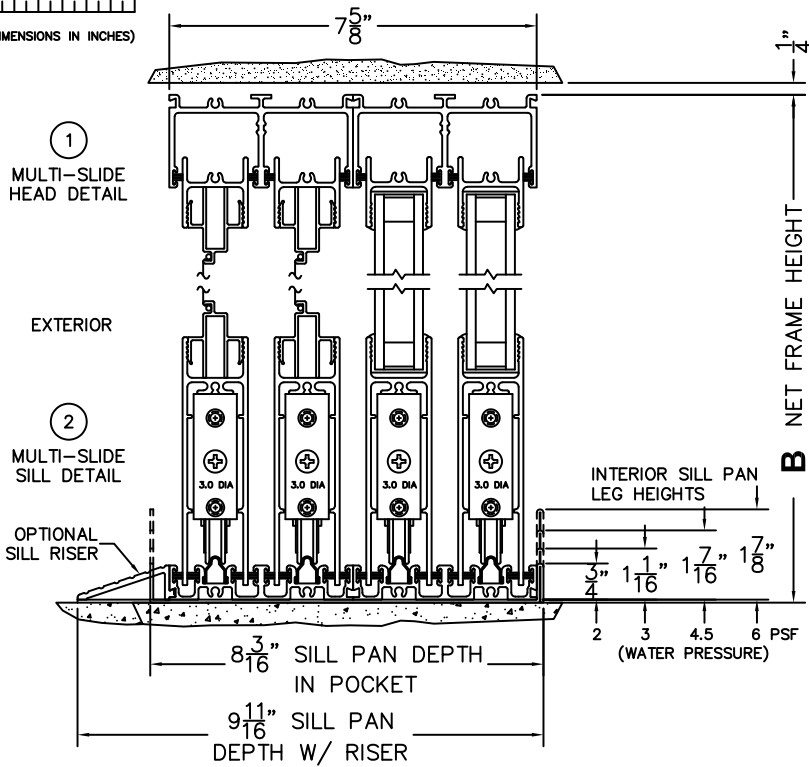

CALCULATED VALUES (FLEETWOOD SUPPLIED)

C(POCKET WIDTH)

D(NET FRAME WIDTH)

NOTES:

(USE RULER TO SCALE DIMENSIONS IN INCHES)

SCALE: 1/4

*CAUTION: WHEN CONSTRUCTING POCKET NOTE THAT DAYLIGHT WIDTH DOES NOT INCLUDE 1" SET BACK FOR POST INTERLOCKER.