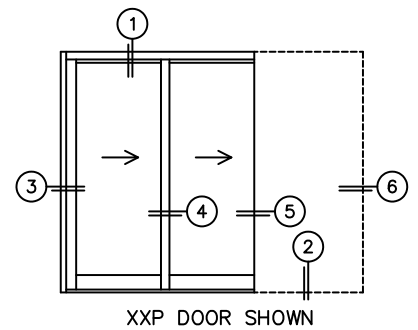

FLEETWOOD
WINDOWS & DOORS
FleetwoodUSA.com

NORWOOD 3070EX M/S
XXP STANDARD CONFIGURATION
WITH SCREENS

ORDER NO.:

ITEM NO.:

REQUIRED DEALER INFO.

A(DAYLIGHT WIDTH)

B(NET FRAME HEIGHT)

SILL PAN HEIGHT (INTERIOR LEG)
(3/4", 1-1/16", 1-7/16" OR 1-7/8")

CALCULATED VALUES (FLEETWOOD SUPPLIED)

C(POCKET WIDTH)

D(NET FRAME WIDTH)

NOTES:

(USE RULER TO SCALE DIMENSIONS IN INCHES)

SCALE: 1/4

*CAUTION: WHEN CONSTRUCTING POCKET NOTE THAT DAYLIGHT WIDTH DOES NOT INCLUDE 1" SET BACK FOR POST INTERLOCKER.