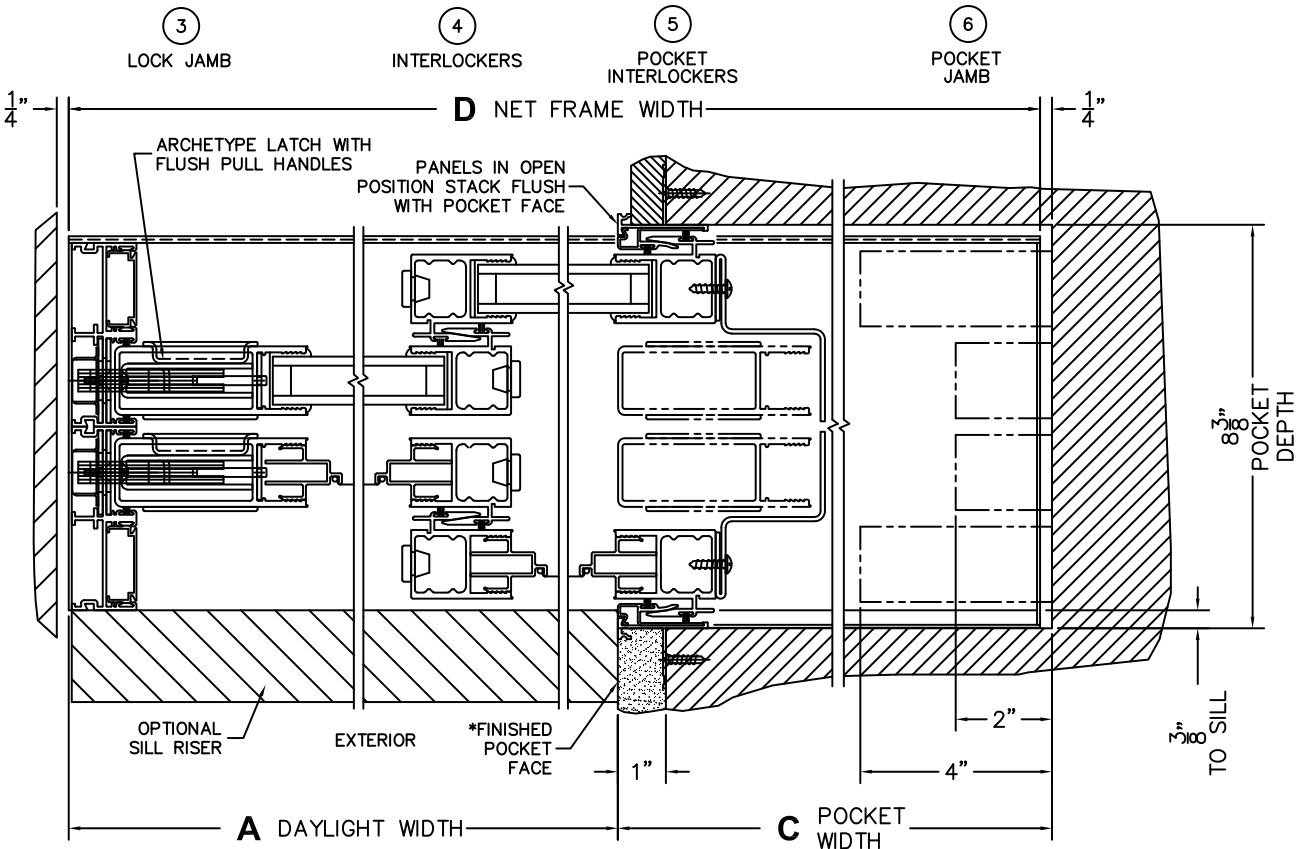

CALCULATED VALUES (FLEETWOOD SUPPLIED)

C(POCKET WIDTH)

D(NET FRAME WIDTH)

NOTES:

(USE RULER TO SCALE DIMENSIONS IN INCHES)

SCALE: 1/4

*CAUTION: WHEN CONSTRUCTING POCKET NOTE THAT DAYLIGHT WIDTH DOES NOT INCLUDE 1" SET BACK FOR POST INTERLOCKER.